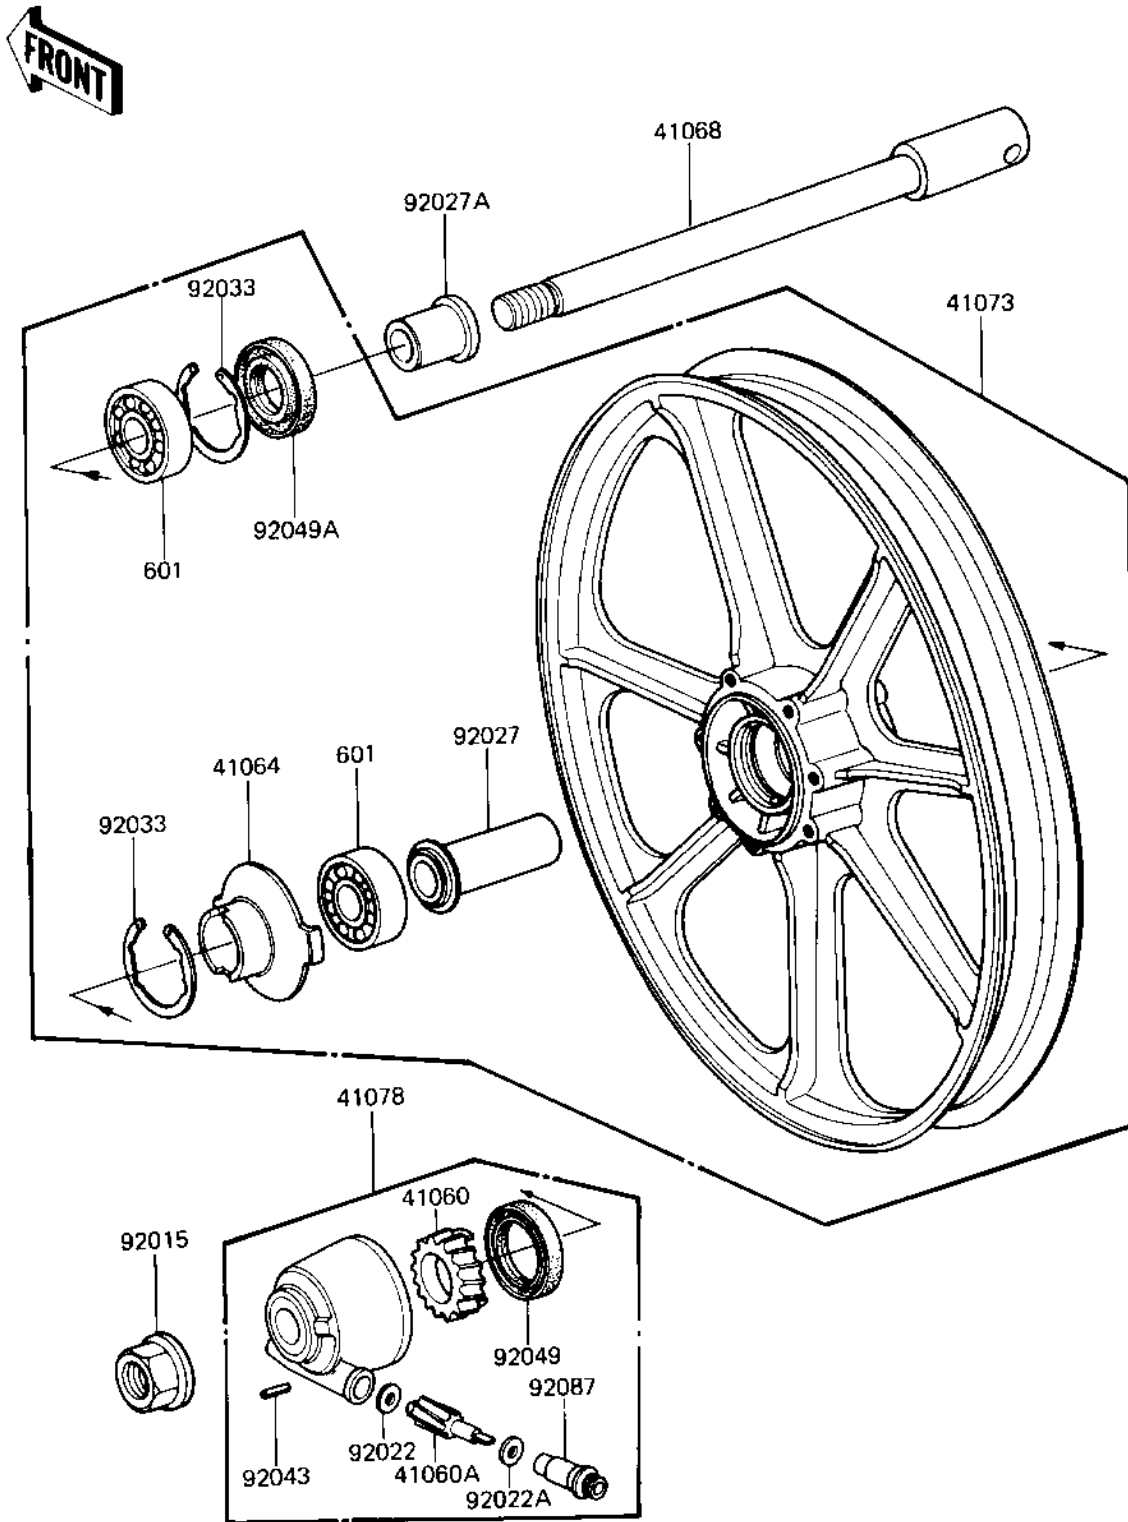

1983 Shaft PARTS DIAGRAM

FRONT WHEEL/HUB (KZ1100-A3)

F2230-0003

1983 Shaft PARTS LIST

FRONT WHEEL/HUB (KZ1100-A3)

ITEM NAME	PART NUMBER	QUANTITY
GEAR,SPEEDOMETER (Ref # 41060)	41059-026	1
PINION,SPEEDOMETER,9T (Ref # 41060A)	41060-1016	1
RECEIVER,SPEEDOMETER (Ref # 41064)	41064-1006	1
AXLE,FRONT,L=204M/M (Ref # 41068)	41068-1009	1
WHEEL-ASSY,FR,SOLID,B (Ref # 41073)	41073-1139-21	1
GEAR BOX ASSY, (Ref # 41078)	41078-1013	1
NUT,14MM (Ref # 92015)	92015-1407	1
WASHER THRST SPD PINI (Ref # 92022)	41063-001	1
WASHER THRST SPD PINI (Ref # 92022A)	41063-001	1
COLLAR,FR HUB L=55M/M (Ref # 92027)	92027-1223	1
COLLAR,FR AXLE L=30MM (Ref # 92027A)	92027-1225	1
CIRCLIP,42MM (Ref # 92033)	92033-1041	2
PIN,SPRING (Ref # 92043)	41082-001	1
OIL SEAL,BJN30427-C3 (Ref # 92049)	92049-1057	1
OIL SEAL,AG1144AO (Ref # 92049A)	92049-1058	1
BUSHING,METER GEAR (Ref # 92087)	92087-1002	1
UNAVAILABLE IN PRICE BOOK (Ref # 601)	601B63022	2