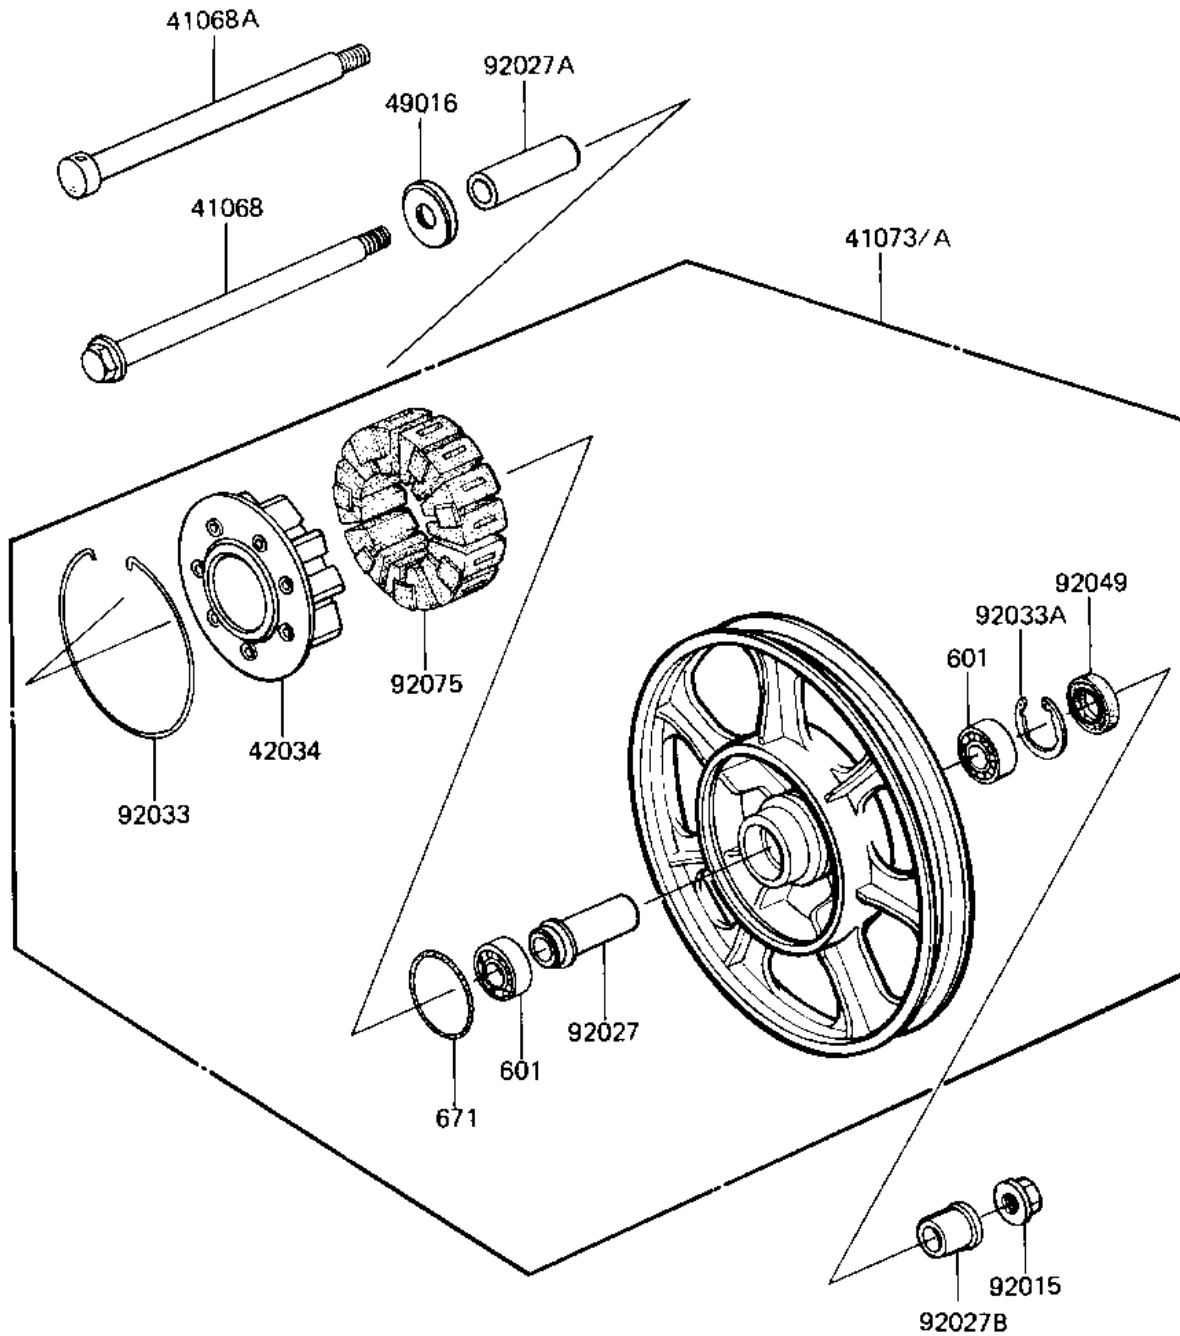

1982 Shaft PARTS DIAGRAM

REAR WHEEL/HUB

F2240-0097

1982 Shaft PARTS LIST

REAR WHEEL/HUB

ITEM NAME	PART NUMBER	QUANTITY
AXLE,RR,L=286 (Ref # 41068)	41068-1088	1
WHEEL-ASSY,RR,SOLID,B (Ref # 41073)	41073-1185-21	1
COUPLING,REAR HUB (Ref # 42034)	42034-1011	1
COVER (Ref # 49016)	49016-1019	1
NUT,FLANGED,18MM (Ref # 92015)	92015-2186	1
COLLAR (Ref # 92027)	92027-1124	1
COLLAR (Ref # 92027A)	92027-1126	1
COLLAR,FR AXLE,L=27 (Ref # 92027B)	92027-1318	1
RING,SNAP (Ref # 92033)	92033-1019	1
RING,SNAP,56.2M/M (Ref # 92033A)	92033-1043	1
SEAL-OIL (Ref # 92049)	92049-1061	1
DAMPER,REAR HUB,SHOCK (Ref # 92075)	92075-1121	1
BEARING,BALL,#6304ZZ (Ref # 601)	601B6304ZZ	2
"O" RING,80MM (Ref # 671)	671B2580	1