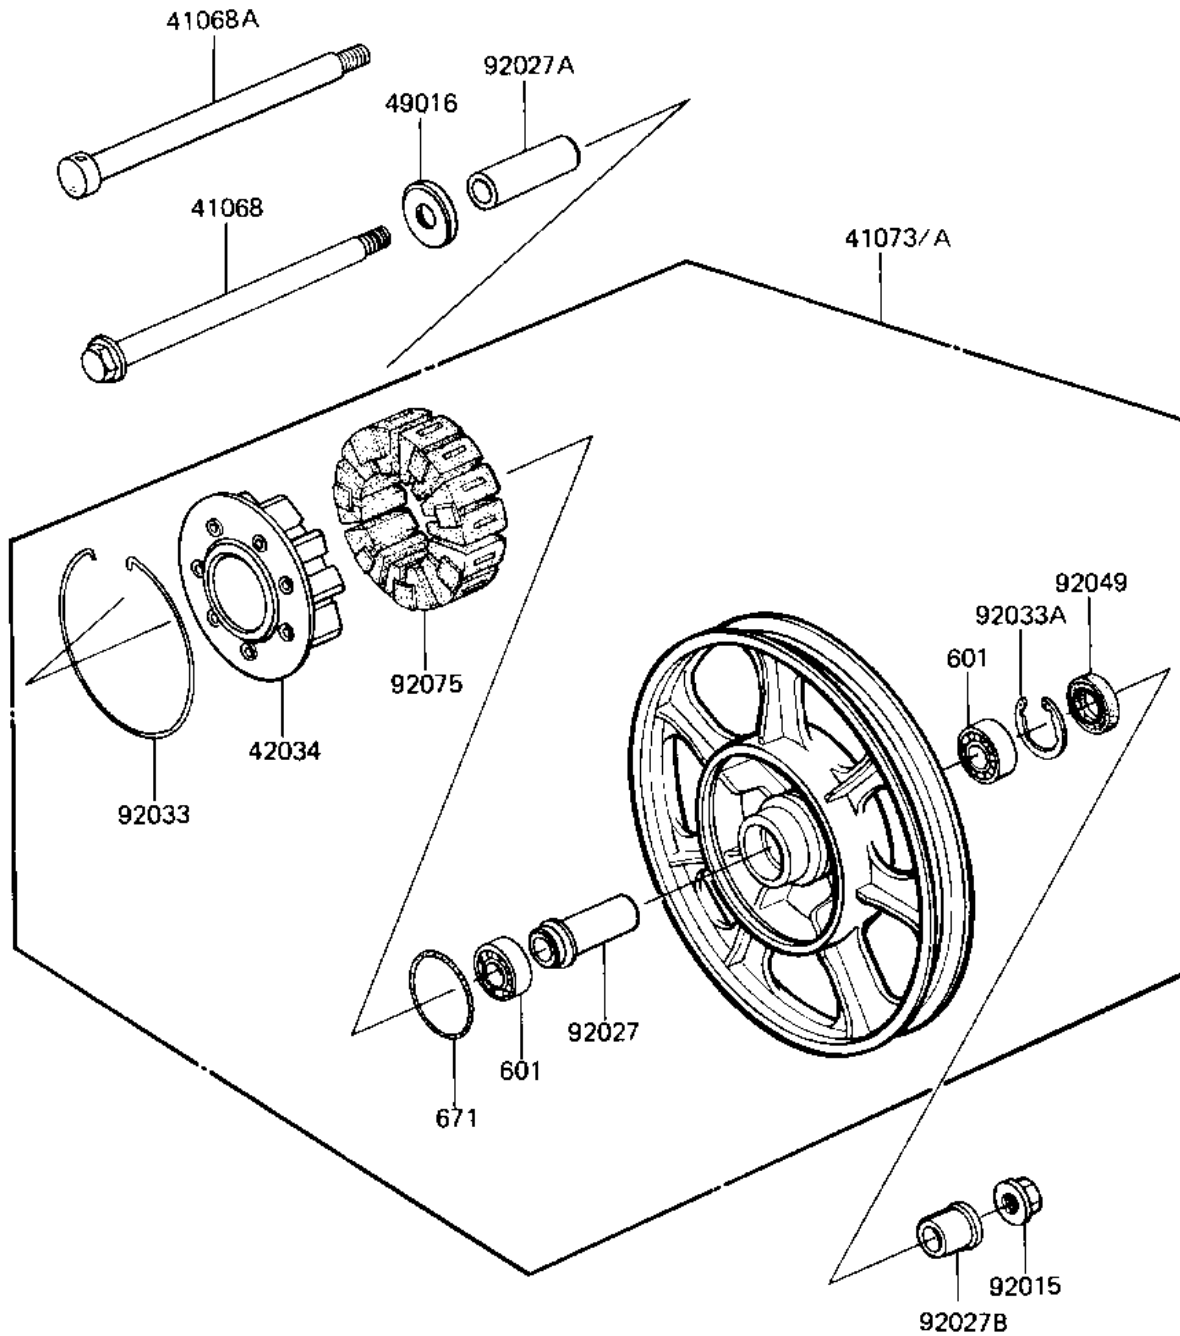

1983 Shaft PARTS DIAGRAM

REAR WHEEL/HUB

F2240-0097

1983 Shaft PARTS LIST

REAR WHEEL/HUB

ITEM NAME	PART NUMBER	QUANTITY
AXLE,RR,L=286 (Ref # 41068A)	41068-1088	1
WHEEL-ASSY,RR,SOLID,B (Ref # 41073A)	41073-1185-21	1
COUPLING,REAR HUB (Ref # 42034)	42034-1011	1
COVER (Ref # 49016)	49016-1019	1
NUT,FLANGED,18MM (Ref # 92015)	92015-2186	1
COLLAR (Ref # 92027)	92027-1124	1
COLLAR (Ref # 92027A)	92027-1126	1
COLLAR,FR AXLE,L=27 (Ref # 92027B)	92027-1318	1
RING,SNAP (Ref # 92033)	92033-1019	1
RING,SNAP,56.2M/M (Ref # 92033A)	92033-1043	1
SEAL-OIL (Ref # 92049)	92049-1061	1
DAMPER,REAR HUB,SHOCK (Ref # 92075)	92075-1121	1
BEARING,BALL,#6304ZZ (Ref # 601)	601B6304ZZ	2
"O" RING,80MM (Ref # 671)	671B2580	1