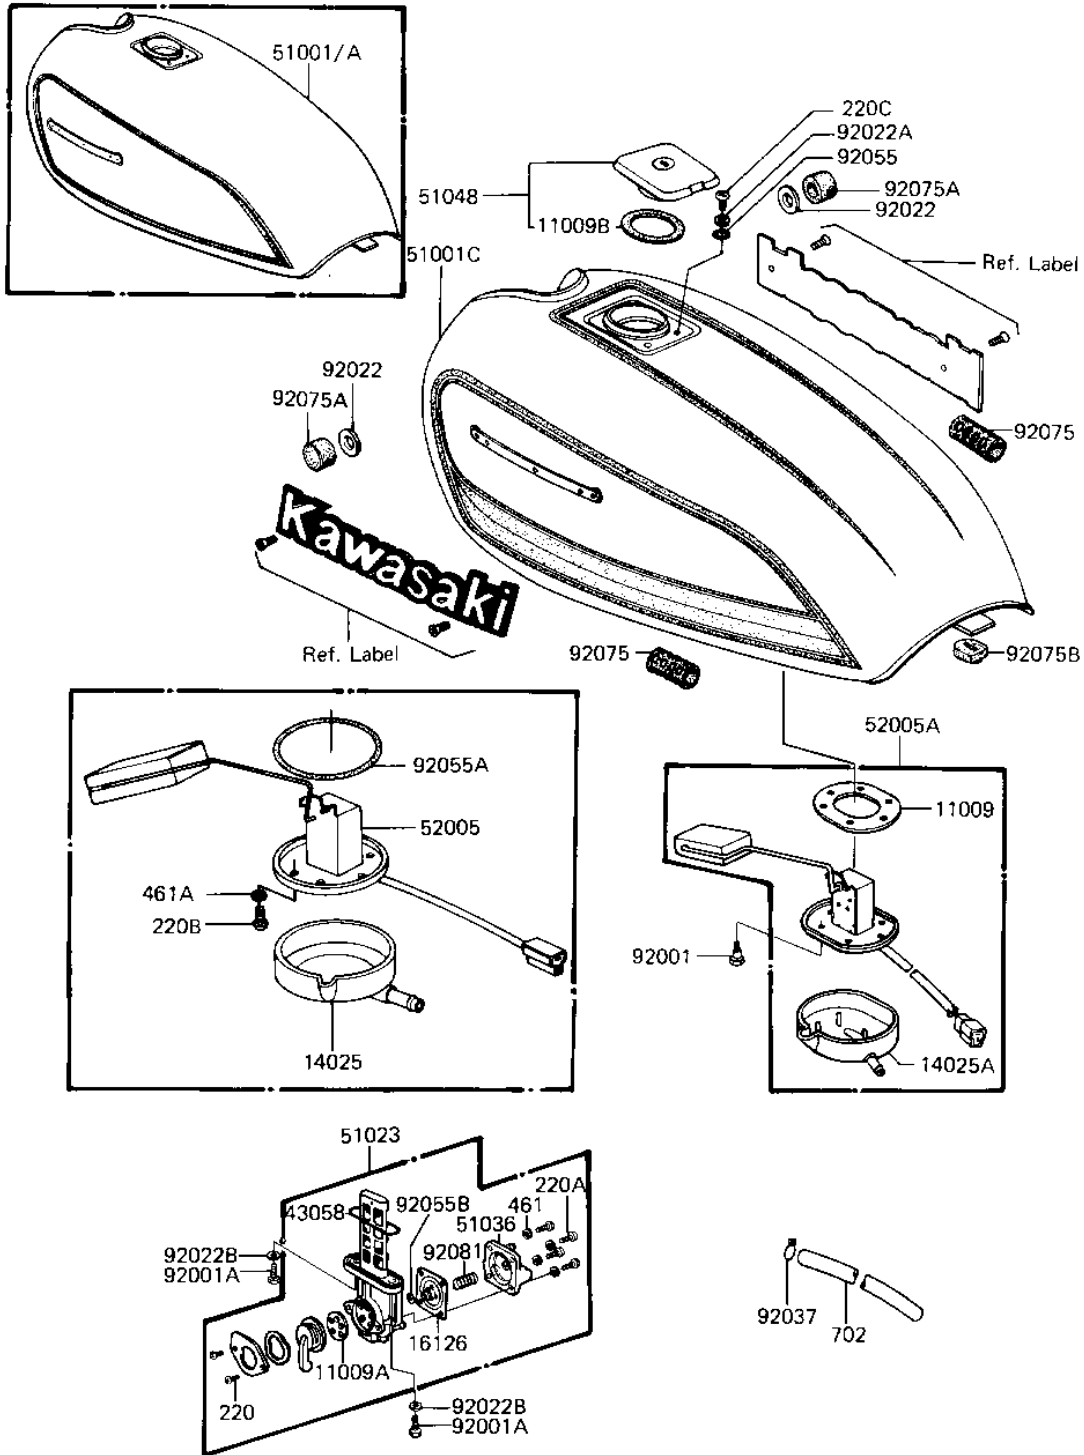

1982 Shaft PARTS DIAGRAM

FUEL TANK

F2410-0135

1982 Shaft PARTS LIST

FUEL TANK

ITEM NAME	PART NUMBER	QUANTITY
GASKET (Ref # 11009)	11009-1037	1
GASKET,FUEL TAP (Ref # 11009A)	11009-1044	1
GASKET,FUEL TANK CAP (Ref # 11009B)	11009-1051	1
COVER,FUEL GAUGE (Ref # 14025A)	14024-1434	1
UNAVAILABLE IN PRICE BOOK (Ref # 16126)	16126-103B	1
"0" RING (Ref # 43058)	43058-1001	1
TANK-FUEL,LP RED (Ref # 51001A)	51001-1094-D9	1
TAP-ASSY,FUEL (Ref # 51023)	51023-1174	1
COVER ASSY,FUEL TAP (Ref # 51036)	51036-1001	1
CAP ASSY TANK (Ref # 51048)	51048-1018	1
GAUGE,FUEL (Ref # 52005A)	52005-1026	1
BOLT,FUEL GAUGE FIT (Ref # 92001)	92001-1069	6
BOLT,6X20,FUEL TAP (Ref # 92001A)	92001-1091	2
WASHER-PL-10.5X26X2.3 (Ref # 92022)	92022-044	2
WASHER,PLAIN (Ref # 92022A)	92022-1038	2
WASHER-PLAIN (Ref # 92022B)	92022-183	2
CLAMP,CHAIN OILER (Ref # 92037)	92037-147	1
"0" RING (Ref # 92055)	92055-1023	2
"0" RING,DIAPHRAGM (Ref # 92055B)	92055-1068	1
DAMPER RUBBER (Ref # 92075)	92075-084	2
DAMPER RUBBER,FL TANK (Ref # 92075A)	92075-125	2
DAMPER RUBBER FUEL TA (Ref # 92075B)	92075-295	1
SPRING,DIAPHRAGM (Ref # 92081)	92081-1054	1
SCREW PAN HEAD 4X8 (Ref # 220)	220B0408	2
SCREW-PAN-CRSOSS,4X12 (Ref # 220A)	220B0412	4
SCREW PAN HEAD 5X10 (Ref # 220C)	220B0510	2
WASHER SPRING 4MM (Ref # 461)	461F0400	4
TUBE-BREATHER (BULK) (Ref # 702)	702A071000	1