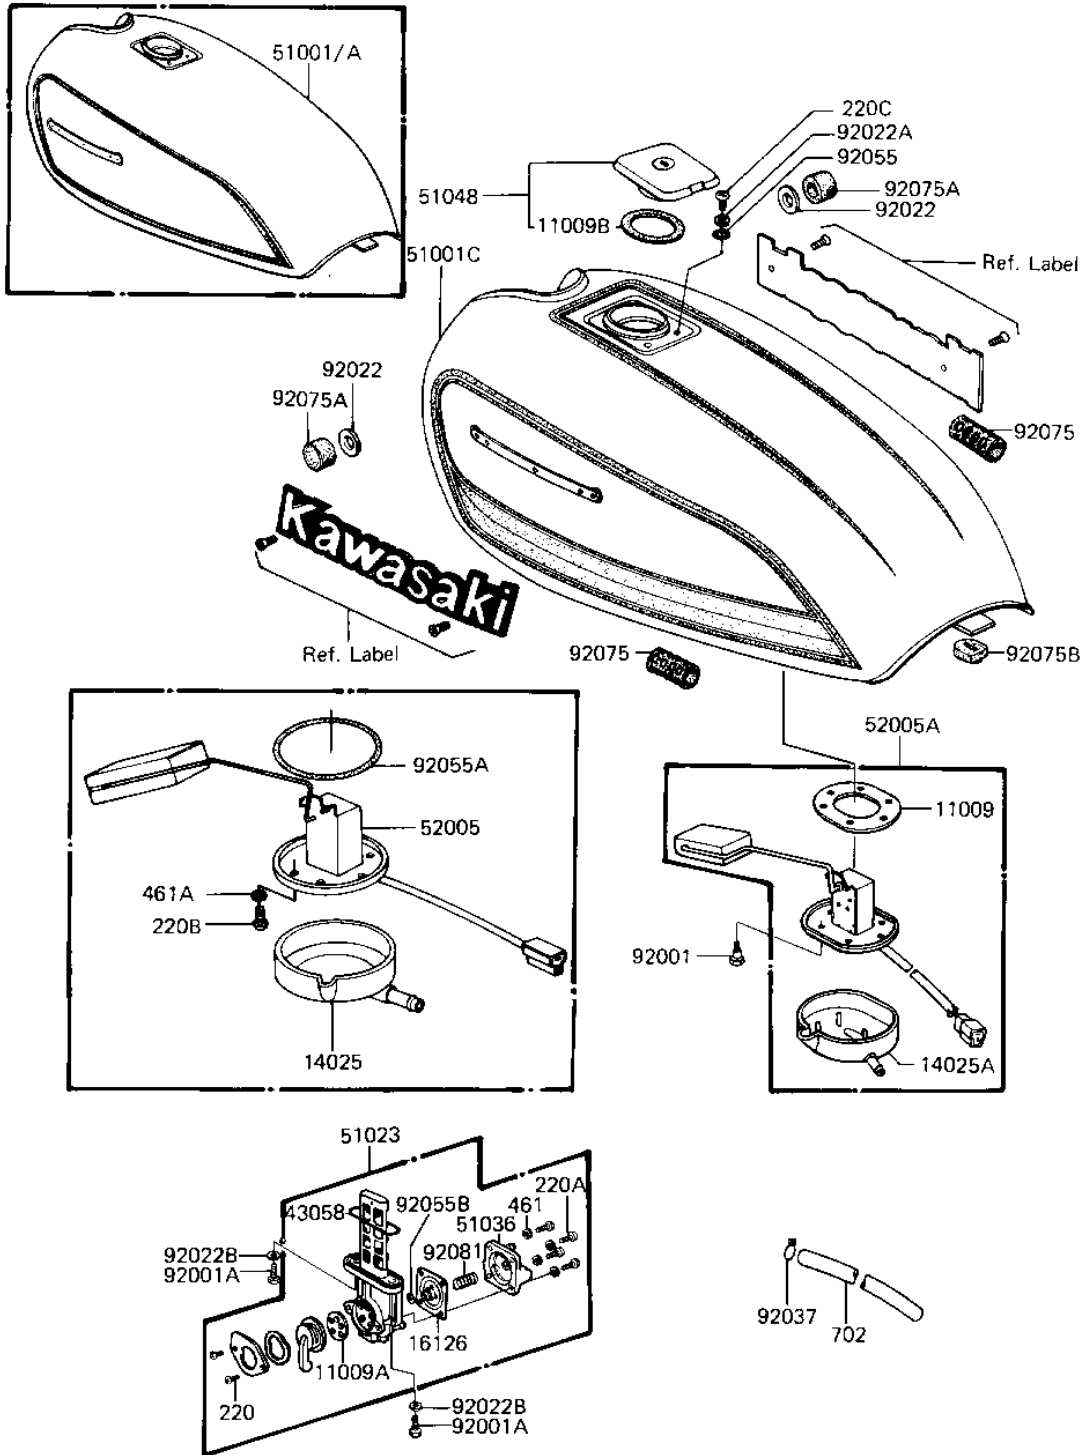

# 1983 Shaft PARTS DIAGRAM

FUEL TANK

F2410-0135

# 1983 Shaft PARTS LIST

## FUEL TANK

ITEM NAME	PART NUMBER	QUANTITY
GASKET (Ref # 11009)	11009-1037	1
GASKET,FUEL TAP (Ref # 11009A)	11009-1044	1
GASKET,FUEL TANK CAP (Ref # 11009B)	11009-1051	1
COVER,FUEL GAUGE (Ref # 14025A)	14024-1434	1
UNAVAILABLE IN PRICE BOOK (Ref # 16126)	16126-103B	1
"0" RING (Ref # 43058)	43058-1001	1
TANK-COMP-FUEL,EBONY (Ref # 51001C)	51001-5211-H8	1
TAP-ASSY,FUEL (Ref # 51023)	51023-1174	1
COVER ASSY,FUEL TAP (Ref # 51036)	51036-1001	1
CAP ASSY TANK (Ref # 51048)	51048-1018	1
GAUGE,FUEL (Ref # 52005A)	52005-1026	1
BOLT,FUEL GAUGE FIT (Ref # 92001)	92001-1069	6
BOLT,6X20,FUEL TAP (Ref # 92001A)	92001-1091	2
WASHER-PL-10.5X26X2.3 (Ref # 92022)	92022-044	2
WASHER,PLAIN (Ref # 92022A)	92022-1038	2
WASHER-PLAIN (Ref # 92022B)	92022-183	2
CLAMP,CHAIN OILER (Ref # 92037)	92037-147	1
"0" RING (Ref # 92055)	92055-1023	2
"0" RING,DIAPHRAGM (Ref # 92055B)	92055-1068	1
DAMPER RUBBER (Ref # 92075)	92075-084	2
DAMPER RUBBER,FL TANK (Ref # 92075A)	92075-125	2
DAMPER RUBBER FUEL TA (Ref # 92075B)	92075-295	1
SPRING,DIAPHRAGM (Ref # 92081)	92081-1054	1
SCREW PAN HEAD 4X8 (Ref # 220)	220B0408	2
SCREW-PAN-CRSOSS,4X12 (Ref # 220A)	220B0412	4
SCREW PAN HEAD 5X10 (Ref # 220C)	220B0510	2
WASHER SPRING 4MM (Ref # 461)	461F0400	4
TUBE-BREATHER (BULK) (Ref # 702)	702A071000	1