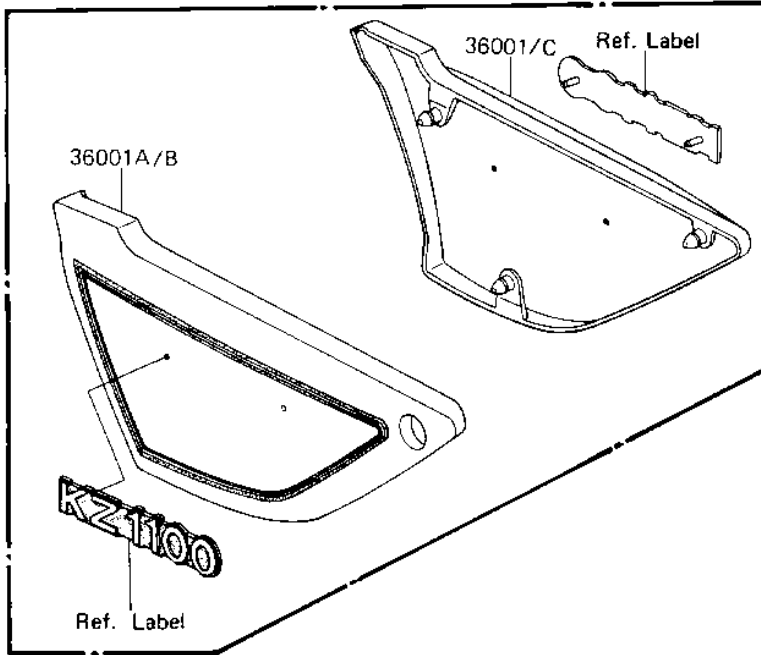

1981 Shaft PARTS DIAGRAM

SIDE COVERS

F2610-0158

1981 Shaft PARTS LIST

SIDE COVERS

ITEM NAME	PART NUMBER	QUANTITY
COVER-SIDE,RH,LN BLUE (Ref # 36001)	36001-1116-A8	1
COVER-SIDE,LH,LN BLUE (Ref # 36001A)	36001-1117-A8	1
GROMMET (Ref # 92071)	92071-056	6