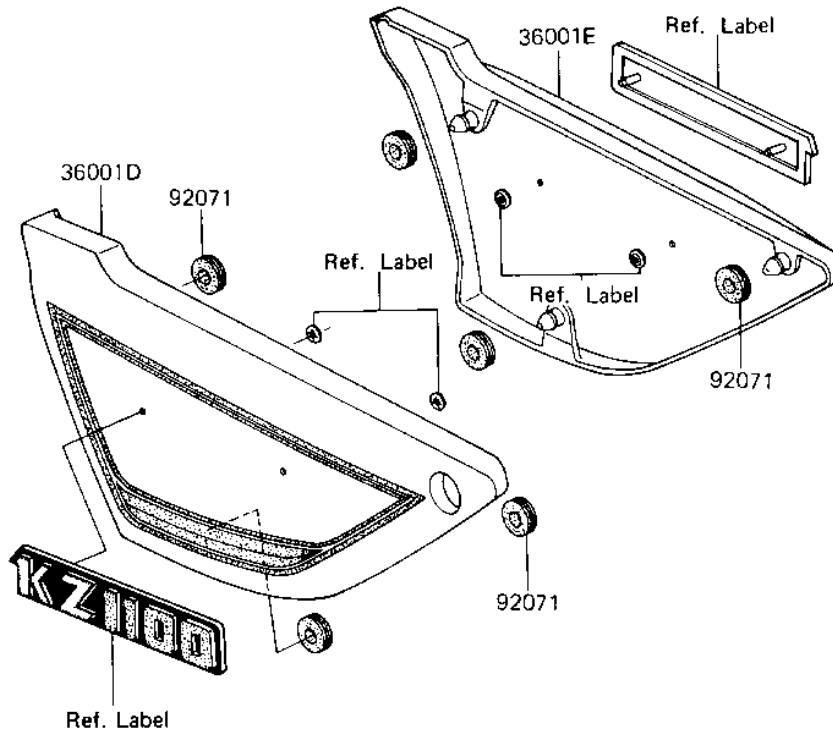

1981 Shaft PARTS DIAGRAM

SIDE COVERS

F2610-0158

1981 Shaft PARTS LIST

SIDE COVERS

ITEM NAME	PART NUMBER	QUANTITY
COVER-SIDE,RH,LN BLUE (Ref # 36001)	36001-1116-A8	1
COVER-SIDE,LH,LN BLUE (Ref # 36001A)	36001-1117-A8	1
GROMMET (Ref # 92071)	92071-056	6