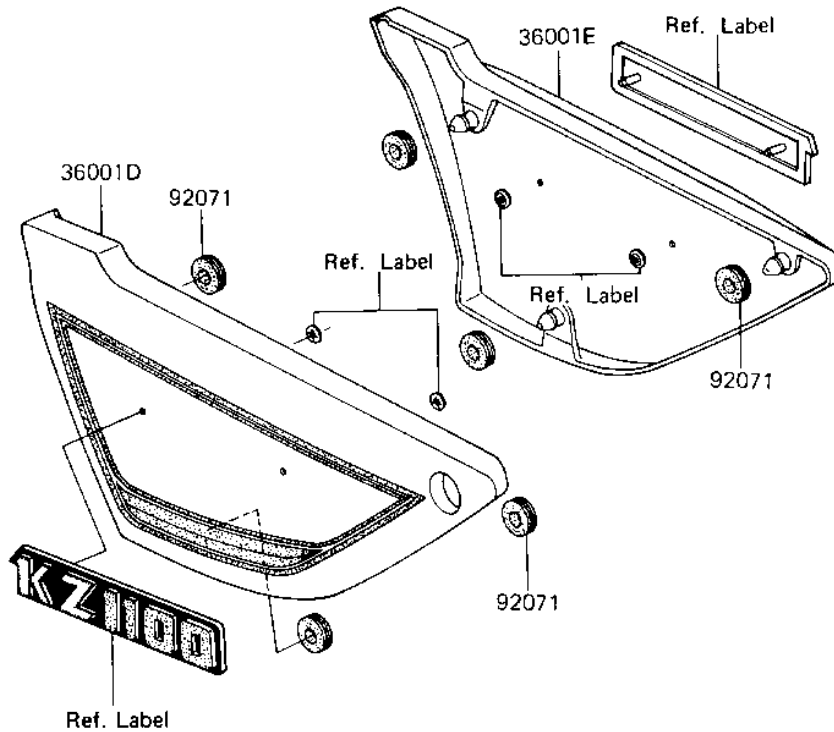

# 1982 Shaft PARTS DIAGRAM

SIDE COVERS

F2610-0158

# 1982 Shaft PARTS LIST

## SIDE COVERS

ITEM NAME	PART NUMBER	QUANTITY
COVER-SIDE,LH,L.P.RED (Ref # 36001B)	36001-5059-D9	1
COVER-SIDE,RH,L.P.RED (Ref # 36001C)	36001-5060-D9	1
GROMMET (Ref # 92071)	92071-056	6