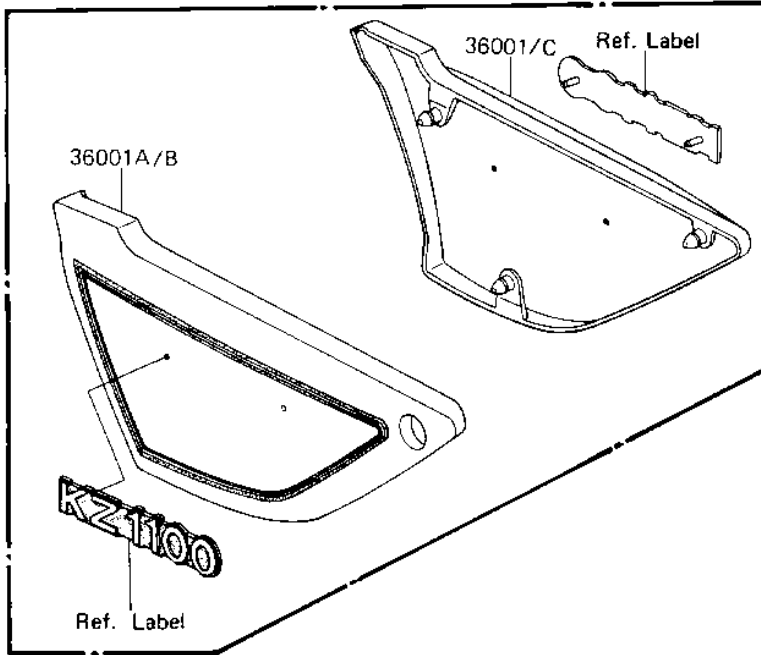

# 1982 Shaft PARTS DIAGRAM

SIDE COVERS

F2610-0158

# 1982 Shaft PARTS LIST

## SIDE COVERS

ITEM NAME	PART NUMBER	QUANTITY
COVER-SIDE,LH,L.P.RED (Ref # 36001B)	36001-5059-D9	1
COVER-SIDE,RH,L.P.RED (Ref # 36001C)	36001-5060-D9	1
GROMMET (Ref # 92071)	92071-056	6