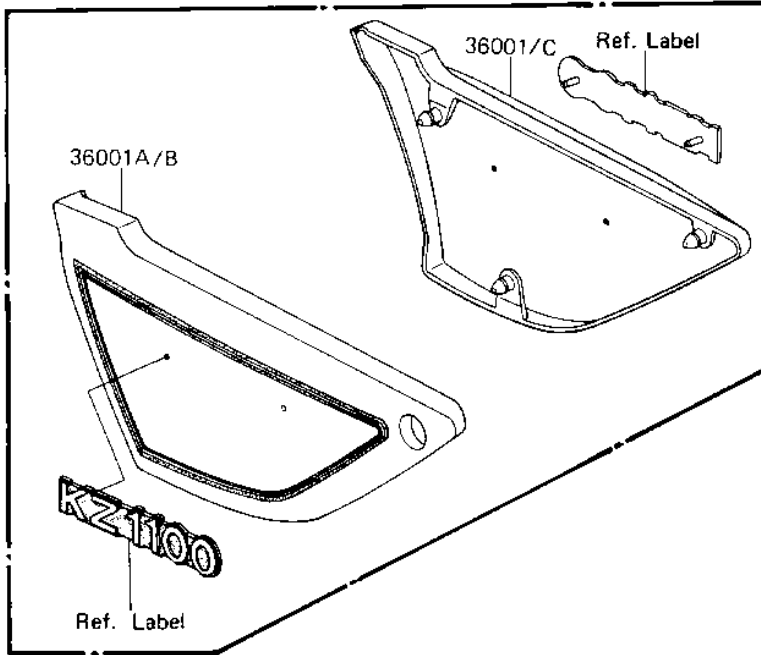

# 1982 Shaft PARTS DIAGRAM

SIDE COVERS

F2610-0158

# 1982 Shaft PARTS LIST

## SIDE COVERS

| ITEM NAME                            | PART NUMBER   | QUANTITY |
|--------------------------------------|---------------|----------|
| COVER-SIDE,LH,L.P.RED (Ref # 36001B) | 36001-5059-D9 | 1        |
| COVER-SIDE,RH,L.P.RED (Ref # 36001C) | 36001-5060-D9 | 1        |
| GROMMET (Ref # 92071)                | 92071-056     | 6        |