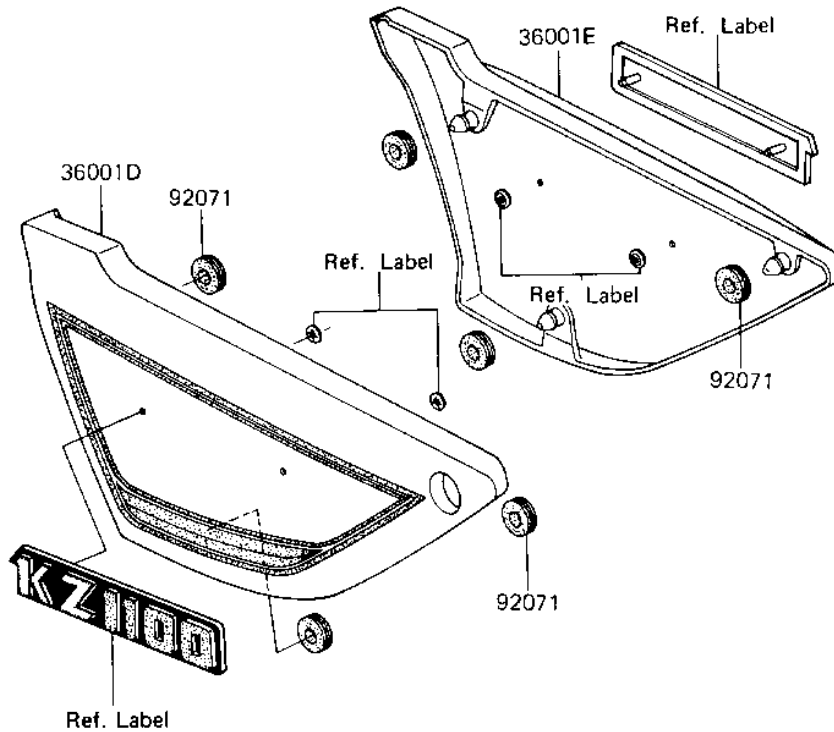

# 1982 Shaft PARTS DIAGRAM

SIDE COVERS

F2610-0158

# 1982 Shaft PARTS LIST

## SIDE COVERS

| ITEM NAME                            | PART NUMBER   | QUANTITY |
|--------------------------------------|---------------|----------|
| COVER-SIDE,LH,L.P.RED (Ref # 36001B) | 36001-5059-D9 | 1        |
| COVER-SIDE,RH,L.P.RED (Ref # 36001C) | 36001-5060-D9 | 1        |
| GROMMET (Ref # 92071)                | 92071-056     | 6        |