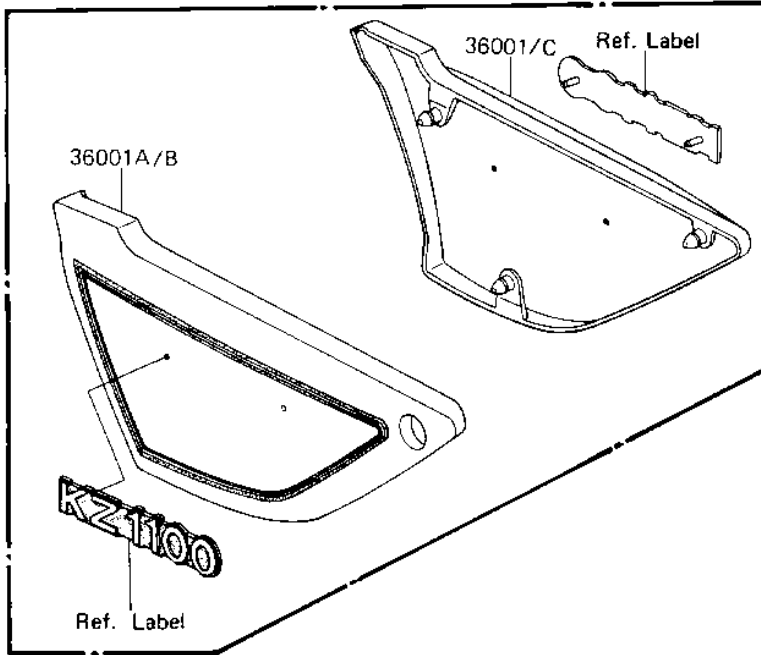

1983 Shaft PARTS DIAGRAM

SIDE COVERS

F2610-0158

1983 Shaft PARTS LIST

SIDE COVERS

ITEM NAME	PART NUMBER	QUANTITY
COVER-SIDE,LH,EBONY (Ref # 36001D)	36001-5117-H8	1
COVER-SIDE,RH,EBONY (Ref # 36001E)	36001-5118-H8	1
GROMMET (Ref # 92071)	92071-056	6