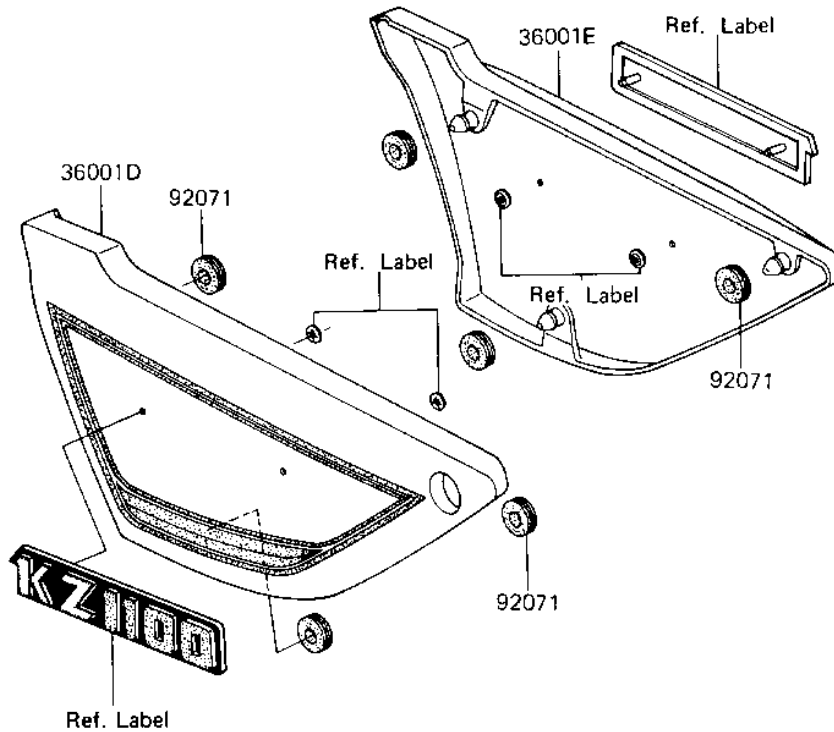

1983 Shaft PARTS DIAGRAM

SIDE COVERS

F2610-0158

1983 Shaft PARTS LIST

SIDE COVERS

ITEM NAME	PART NUMBER	QUANTITY
COVER-SIDE,LH,EBONY (Ref # 36001D)	36001-5117-H8	1
COVER-SIDE,RH,EBONY (Ref # 36001E)	36001-5118-H8	1
GROMMET (Ref # 92071)	92071-056	6