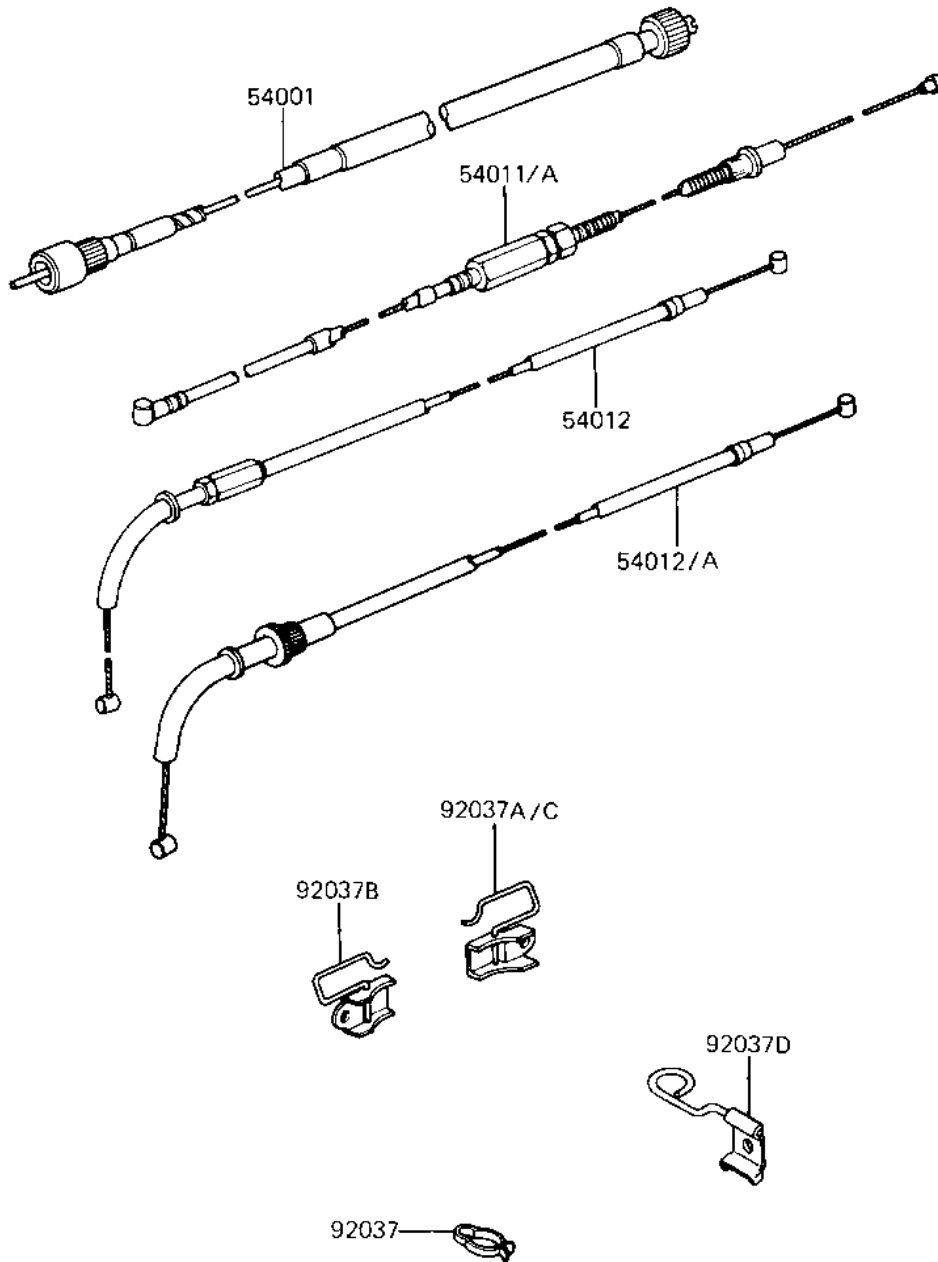

1981 Shaft PARTS DIAGRAM

CABLES

F2540-0141

1981 Shaft PARTS LIST

CABLES

ITEM NAME	PART NUMBER	QUANTITY
CABLE-CLUTCH (Ref # 54011)	54011-1147	1
CABLE-THROTTLE (Ref # 54012)	54012-1111	1
CLAMP,CABLE (Ref # 92037)	92037-093	1
CLAMP (Ref # 92037B)	92037-1250	1
CLAMP (Ref # 92037C)	92037-1251	1
CLAMP (Ref # 92037D)	92037-1252	1