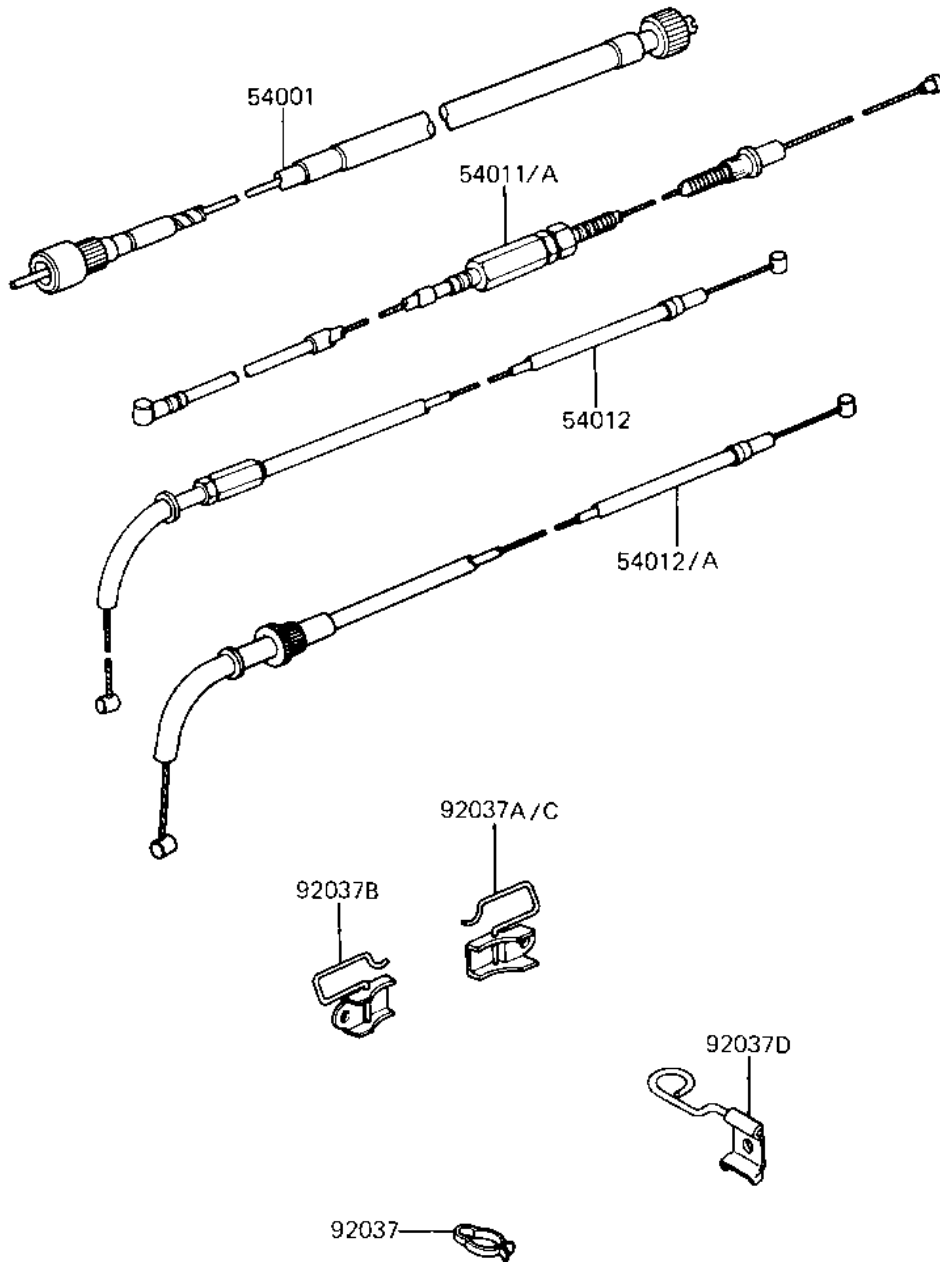

1981 Shaft PARTS DIAGRAM

CABLES

F2540-0141

1981 Shaft PARTS LIST

CABLES

ITEM NAME	PART NUMBER	QUANTITY
CABLE-CLUTCH (Ref # 54011)	54011-1147	1
CABLE-THROTTLE (Ref # 54012)	54012-1111	1
CLAMP,CABLE (Ref # 92037)	92037-093	1
CLAMP (Ref # 92037B)	92037-1250	1
CLAMP (Ref # 92037C)	92037-1251	1
CLAMP (Ref # 92037D)	92037-1252	1