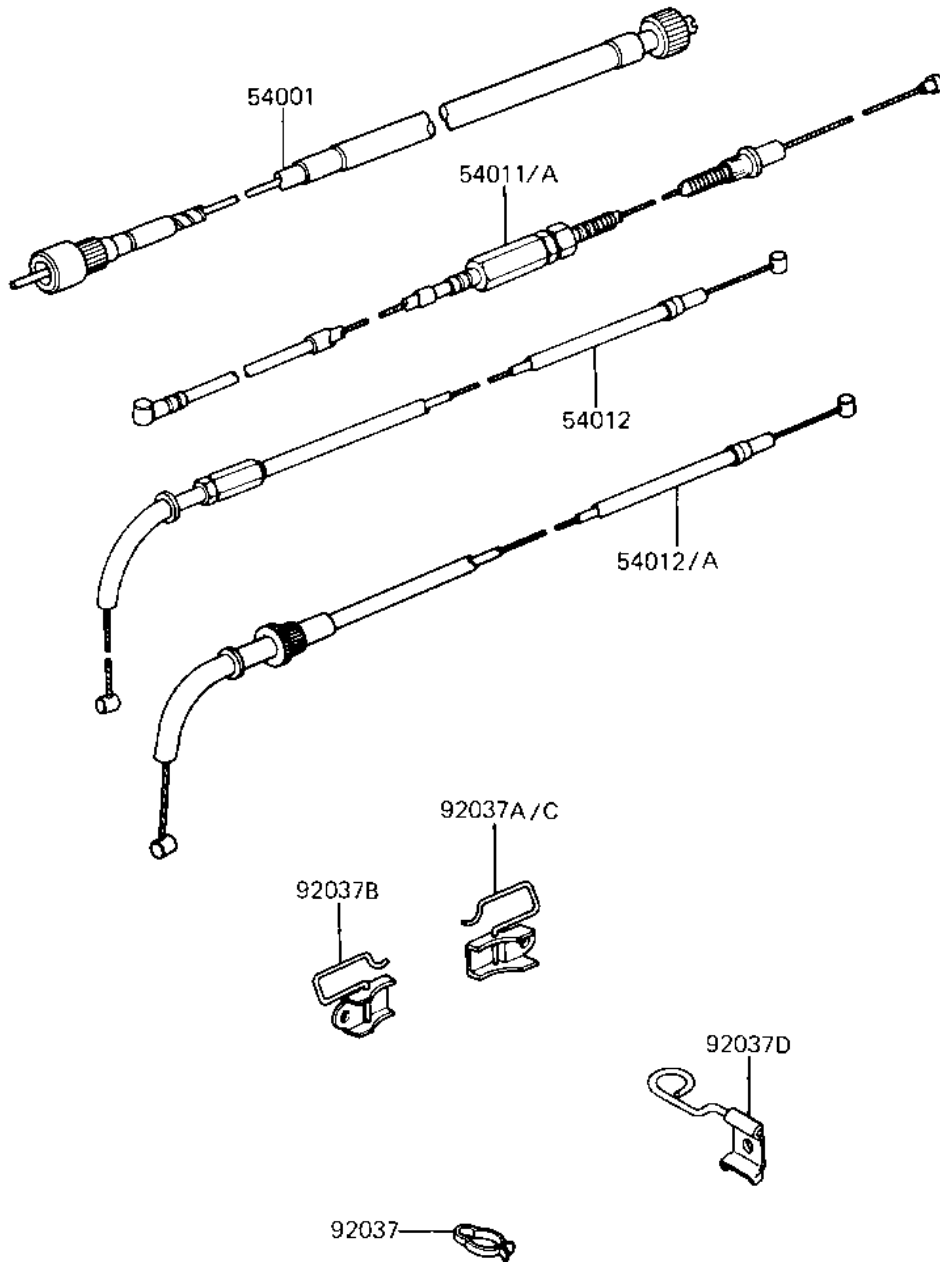

# 1982 Shaft PARTS DIAGRAM

CABLES

F2540-0141

# 1982 Shaft PARTS LIST

## CABLES

ITEM NAME	PART NUMBER	QUANTITY
CABLE-CLUTCH (Ref # 54011)	54011-1147	1
CABLE-THROTTLE (Ref # 54012A)	54012-1111	1
CLAMP,CABLE (Ref # 92037)	92037-093	1
CLAMP (Ref # 92037B)	92037-1250	1
CLAMP (Ref # 92037C)	92037-1251	1
CLAMP (Ref # 92037D)	92037-1252	1