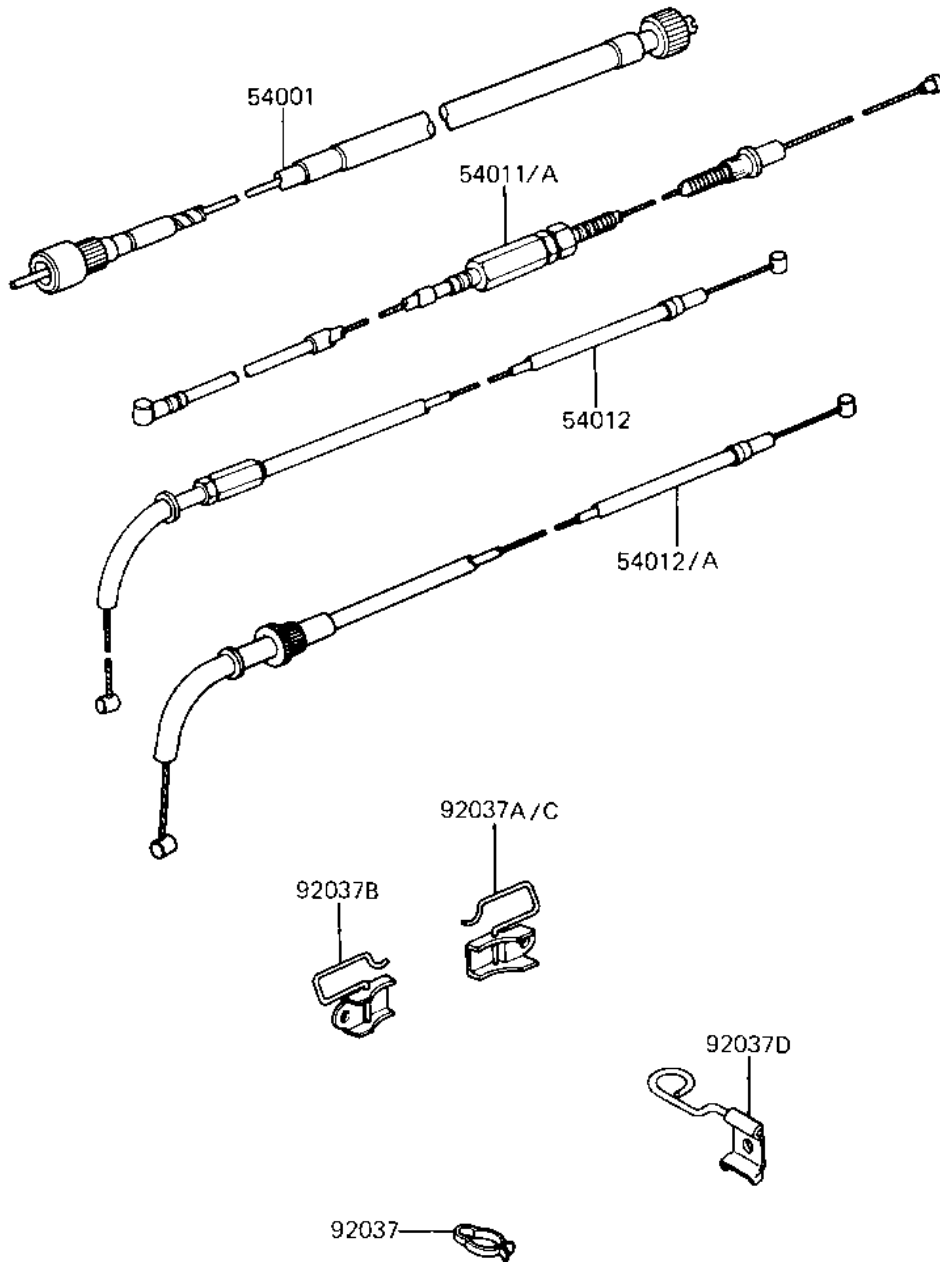

# 1983 Shaft PARTS DIAGRAM

CABLES

F2540-0141

# 1983 Shaft PARTS LIST

## CABLES

ITEM NAME	PART NUMBER	QUANTITY
CABLE,SPEEDOMETER (Ref # 54001)	54001-1029	1
CABLE-CLUTCH (Ref # 54011A)	54011-1147	1
CABLE-THROTTLE (Ref # 54012A)	54012-1111	1
CLAMP,CABLE (Ref # 92037)	92037-093	1
CLAMP,THROTTLE CABLE (Ref # 92037A)	92037-1189	1
CLAMP (Ref # 92037D)	92037-1252	1