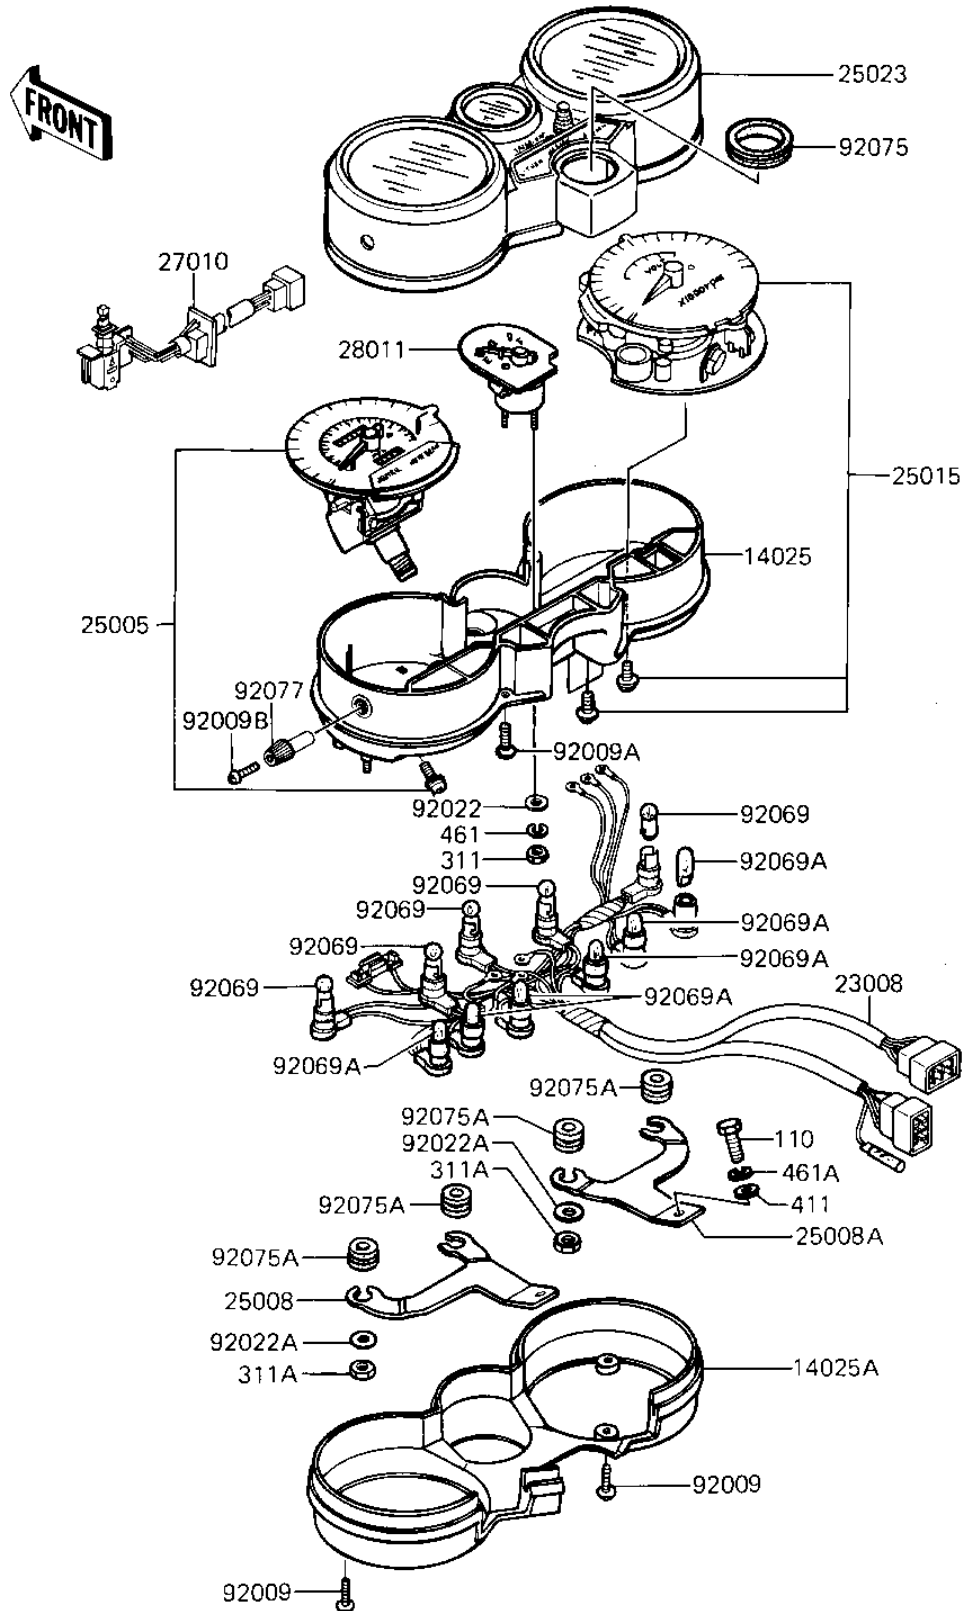

1983 Shaft PARTS DIAGRAM

METERS (KZ1100-A3)

F2530-0174

1983 Shaft PARTS LIST

METERS (KZ1100-A3)

ITEM NAME	PART NUMBER	QUANTITY
COVER,METER HOUSING (Ref # 14025)	14025-1594	1
COVER,METER CASE,LWR (Ref # 14025A)	14025-1602	1
SOCKET-ASSY,METER (Ref # 23008)	23008-1174	1
SPEEDOMETER,MPH (Ref # 25005)	25005-1202	1
BRACKET-METER,LH (Ref # 25008)	25008-1053	1
BRACKET-METER,RH (Ref # 25008A)	25008-1054	1
TACHOMETER,X1000RPM (Ref # 25015)	25015-1136	1
COVER-METER CASE,UPP (Ref # 25023)	25023-1048	1
SWITCH TACHO/JOLT (Ref # 27010)	27010-1090	1
METER,FUEL (Ref # 28011)	28011-1033	1
SCREW,4X16,BLACK (Ref # 92009)	92009-1158	4
SCREW,TAPPING,4X16 (Ref # 92009A)	92009-1163	4
SCREW,2X6,BLACK (Ref # 92009B)	92009-1172	1
WASHER (Ref # 92022)	92022-1374	3
WASHER,PLAIN,6MM (Ref # 92022A)	92022-263	4
BULB 12V 1.5W (Ref # 92069)	92069-017	5
BULB,12V3.4W (Ref # 92069A)	92069-1007	6
DAMPER RUBBER (Ref # 92075)	92075-1256	1
DAMPER,METER BRACKET (Ref # 92075A)	92075-1435	4
KNOB,METER (Ref # 92077)	92077-1015	1
BOLT, 6X14, BLACK (Ref # 110)	112C0614	2
NUT-HEX (Ref # 311)	311B0300	3
NUT,5MM (Ref # 311A)	311B0500	4
WASHER PLAIN (Ref # 411)	411F0600	2
WASHER SPRING 3MM (Ref # 461)	461F0300	3
WASHER-SPRING,6MM,BLA (Ref # 461A)	461K0600	2