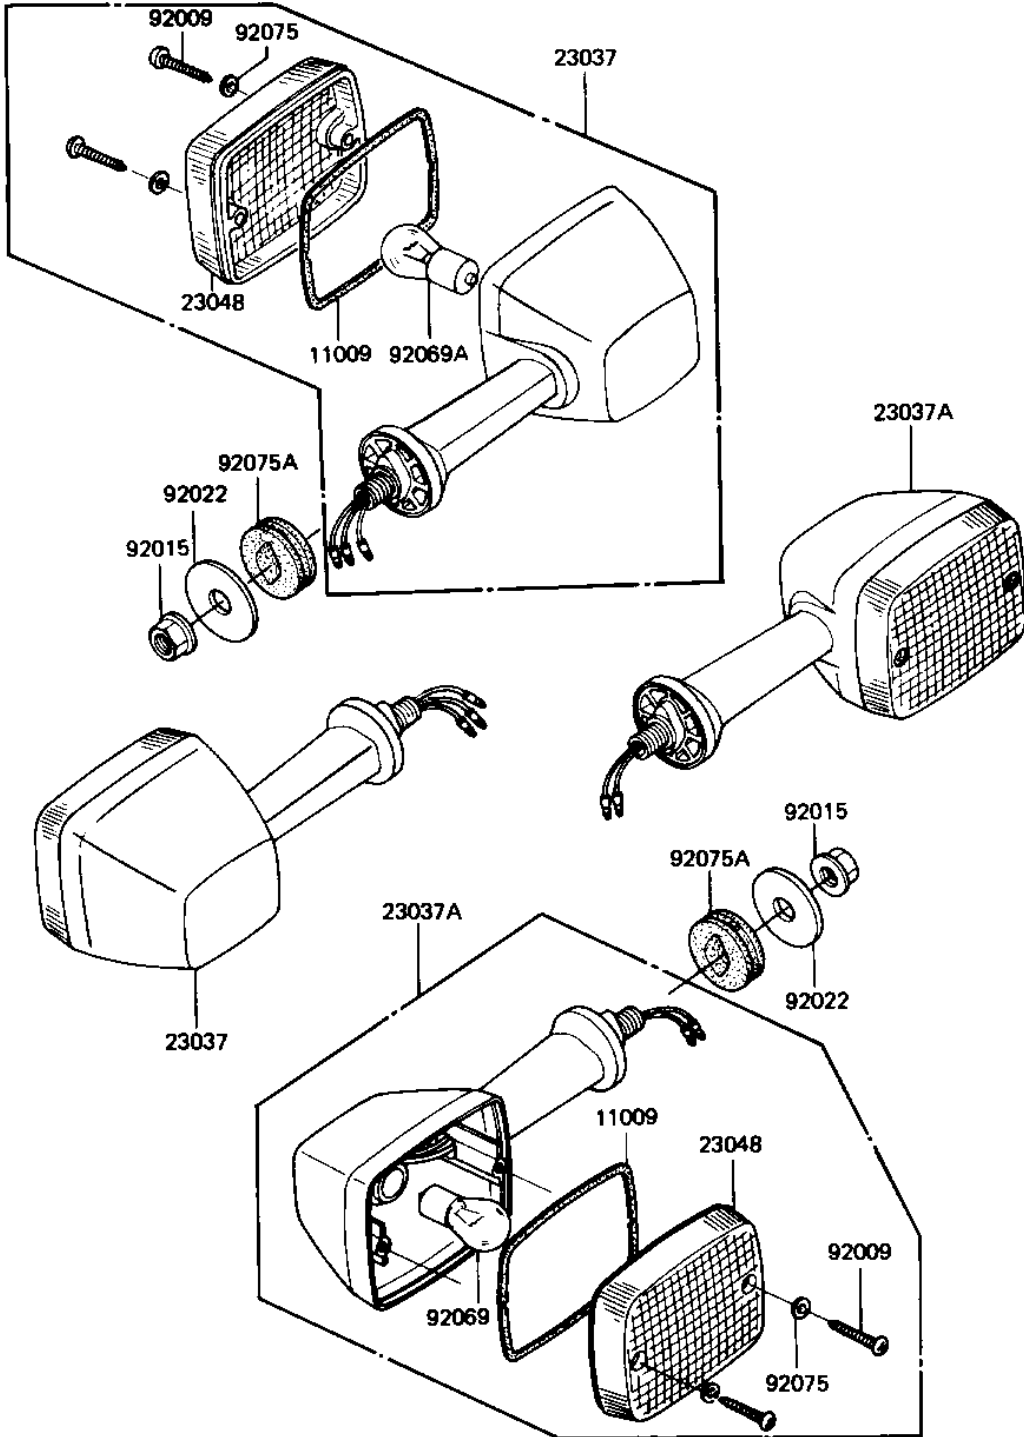

1981 Shaft PARTS DIAGRAM

TURN SIGNALS

F2730-0095

1981 Shaft PARTS LIST

TURN SIGNALS

ITEM NAME	PART NUMBER	QUANTITY
GASKET,SIGNAL LAMP (Ref # 11009)	11009-1150	4
LAMP-ASSY-SIGNAL (Ref # 23037)	23037-1111	2
LAMP-ASSY-SIGNAL (Ref # 23037A)	23037-1112	2
LENS-SIGNAL LAMP (Ref # 23048)	23048-1019	4
SCREW,TAPPING,4X25 (Ref # 92009)	92009-1069	8
NUT,FLANGED,10MM (Ref # 92015)	92015-1428	4
WASHER,10.5X37X1.6 (Ref # 92022)	92022-1246	4
BULB 12V 32CP (Ref # 92069)	92069-055	2
BULB,12V 23/8W (Ref # 92069A)	92069-060	2
WASHER-PLAIN,4MM (Ref # 92075)	23058-002	8
DAMPER,SIGNAL LAMP (Ref # 92075A)	92075-1391	4