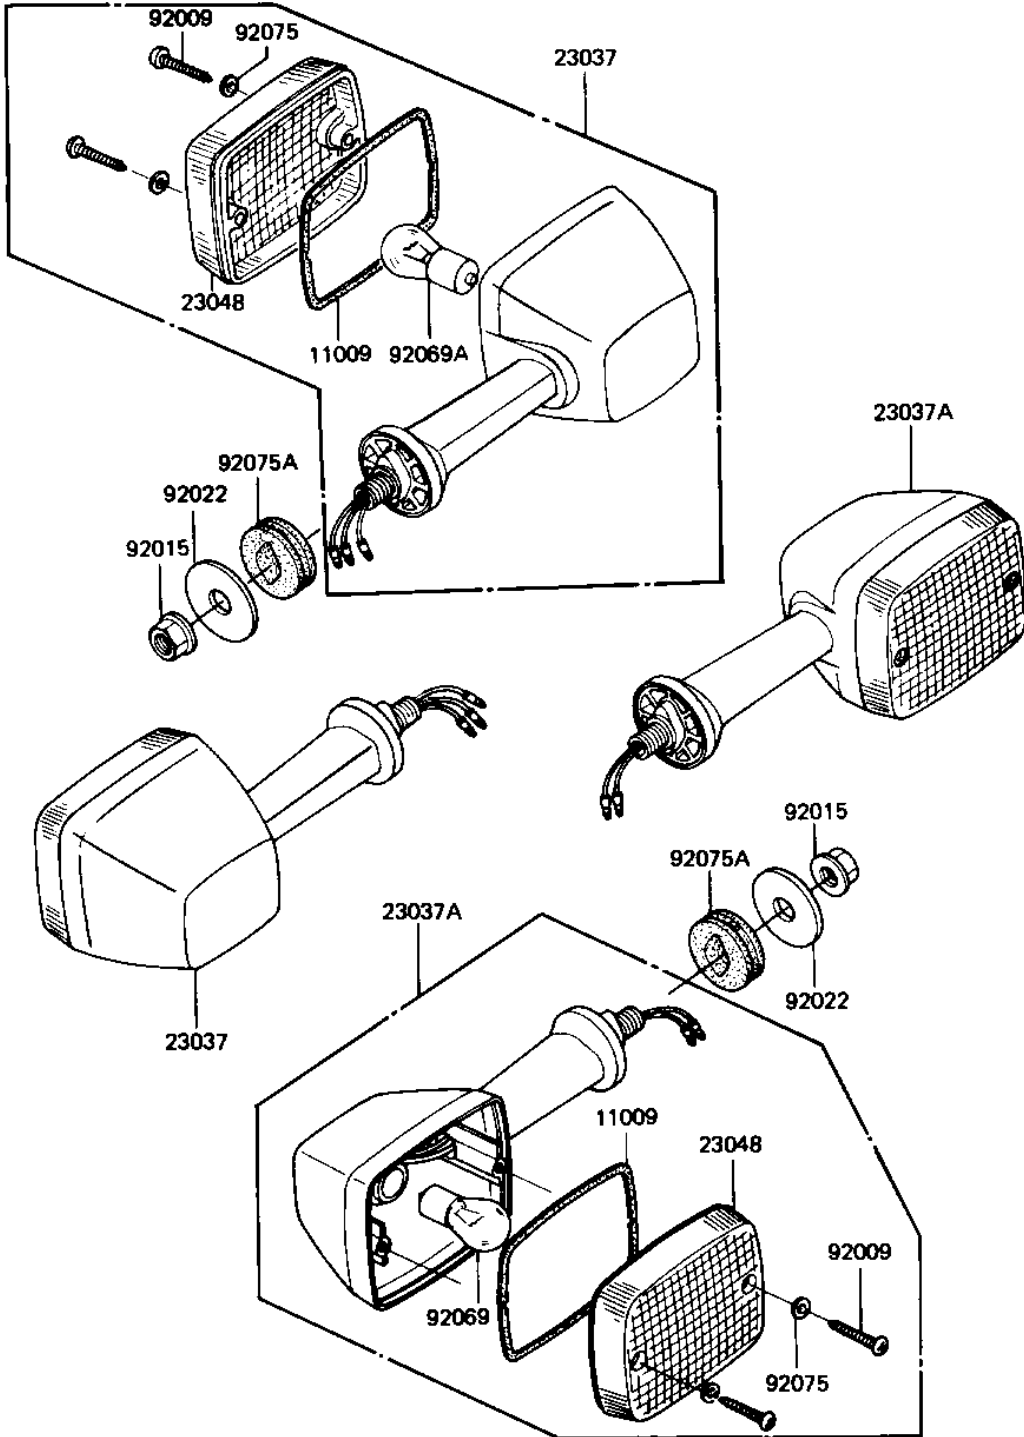

1982 Shaft PARTS DIAGRAM

TURN SIGNALS

F2730-0095

1982 Shaft PARTS LIST

TURN SIGNALS

ITEM NAME	PART NUMBER	QUANTITY
GASKET,SIGNAL LAMP (Ref # 11009)	11009-1150	4
LAMP-ASSY-SIGNAL (Ref # 23037)	23037-1111	2
LAMP-ASSY-SIGNAL (Ref # 23037A)	23037-1112	2
LENS-SIGNAL LAMP (Ref # 23048)	23048-1019	4
SCREW,TAPPING,4X25 (Ref # 92009)	92009-1069	8
NUT,FLANGED,10MM (Ref # 92015)	92015-1428	4
WASHER,10.5X37X1.6 (Ref # 92022)	92022-1246	4
BULB 12V 32CP (Ref # 92069)	92069-055	2
BULB,12V 23/8W (Ref # 92069A)	92069-060	2
WASHER-PLAIN,4MM (Ref # 92075)	23058-002	8
DAMPER,SIGNAL LAMP (Ref # 92075A)	92075-1391	4