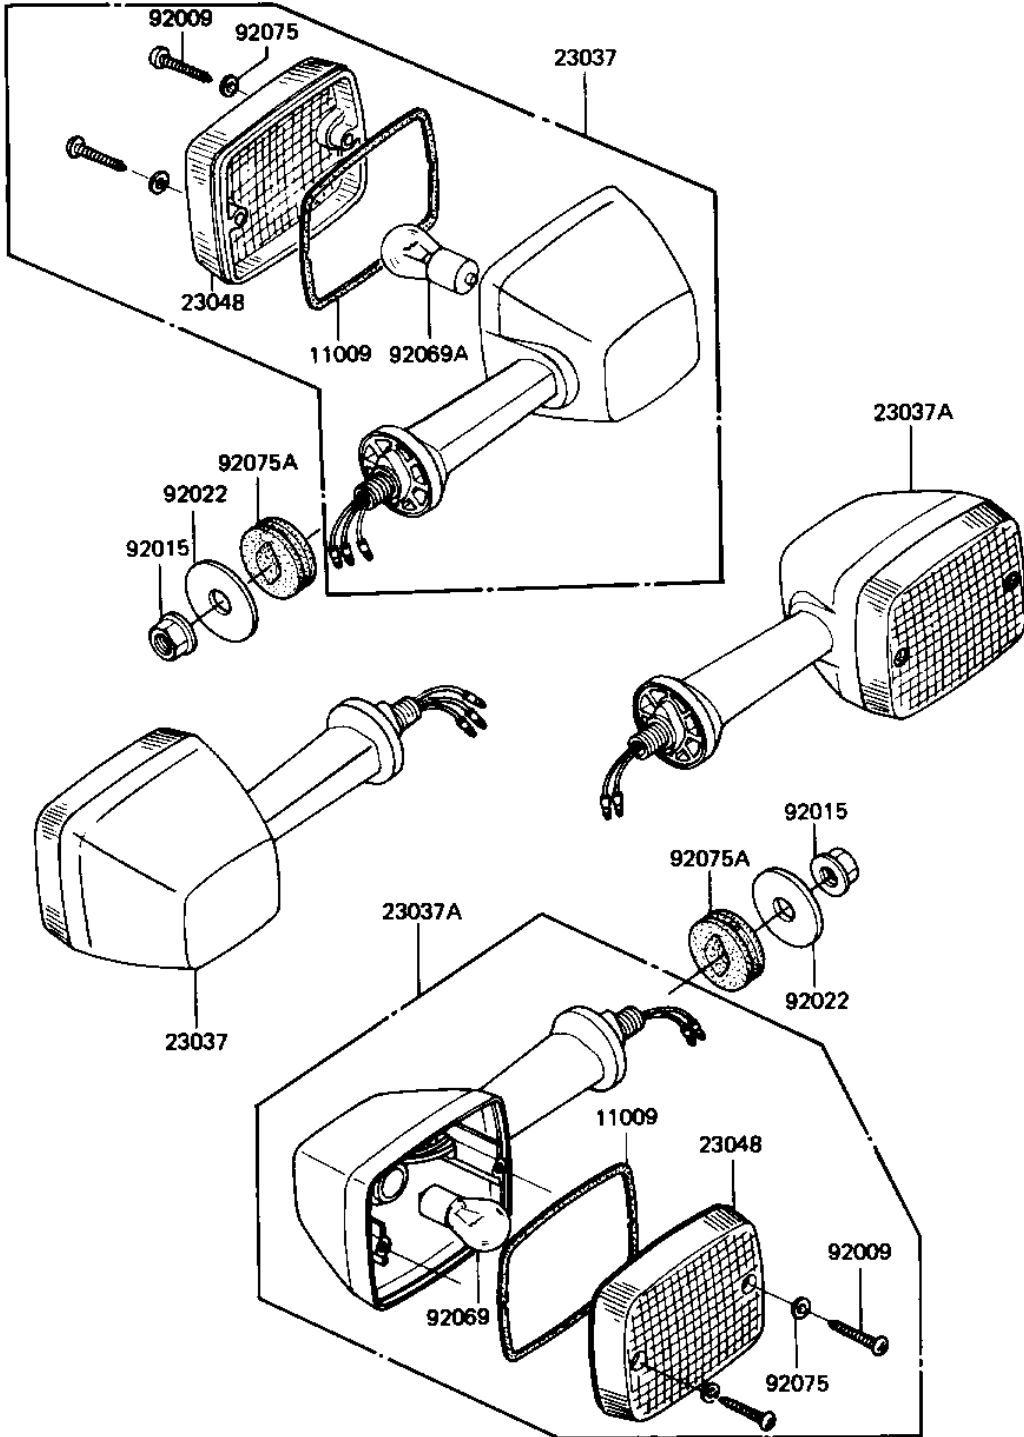

1983 Shaft PARTS DIAGRAM

TURN SIGNALS

F2730-0095

1983 Shaft PARTS LIST

TURN SIGNALS

ITEM NAME	PART NUMBER	QUANTITY
GASKET,SIGNAL LAMP (Ref # 11009)	11009-1150	4
LAMP-ASSY-SIGNAL (Ref # 23037)	23037-1111	2
LAMP-ASSY-SIGNAL (Ref # 23037A)	23037-1112	2
LENS-SIGNAL LAMP (Ref # 23048)	23048-1019	4
SCREW,TAPPING,4X25 (Ref # 92009)	92009-1069	8
NUT,FLANGED,10MM (Ref # 92015)	92015-1428	4
WASHER,10.5X37X1.6 (Ref # 92022)	92022-1246	4
BULB 12V 32CP (Ref # 92069)	92069-055	2
BULB,12V 23/8W (Ref # 92069A)	92069-060	2
WASHER-PLAIN,4MM (Ref # 92075)	23058-002	8
DAMPER,SIGNAL LAMP (Ref # 92075A)	92075-1391	4