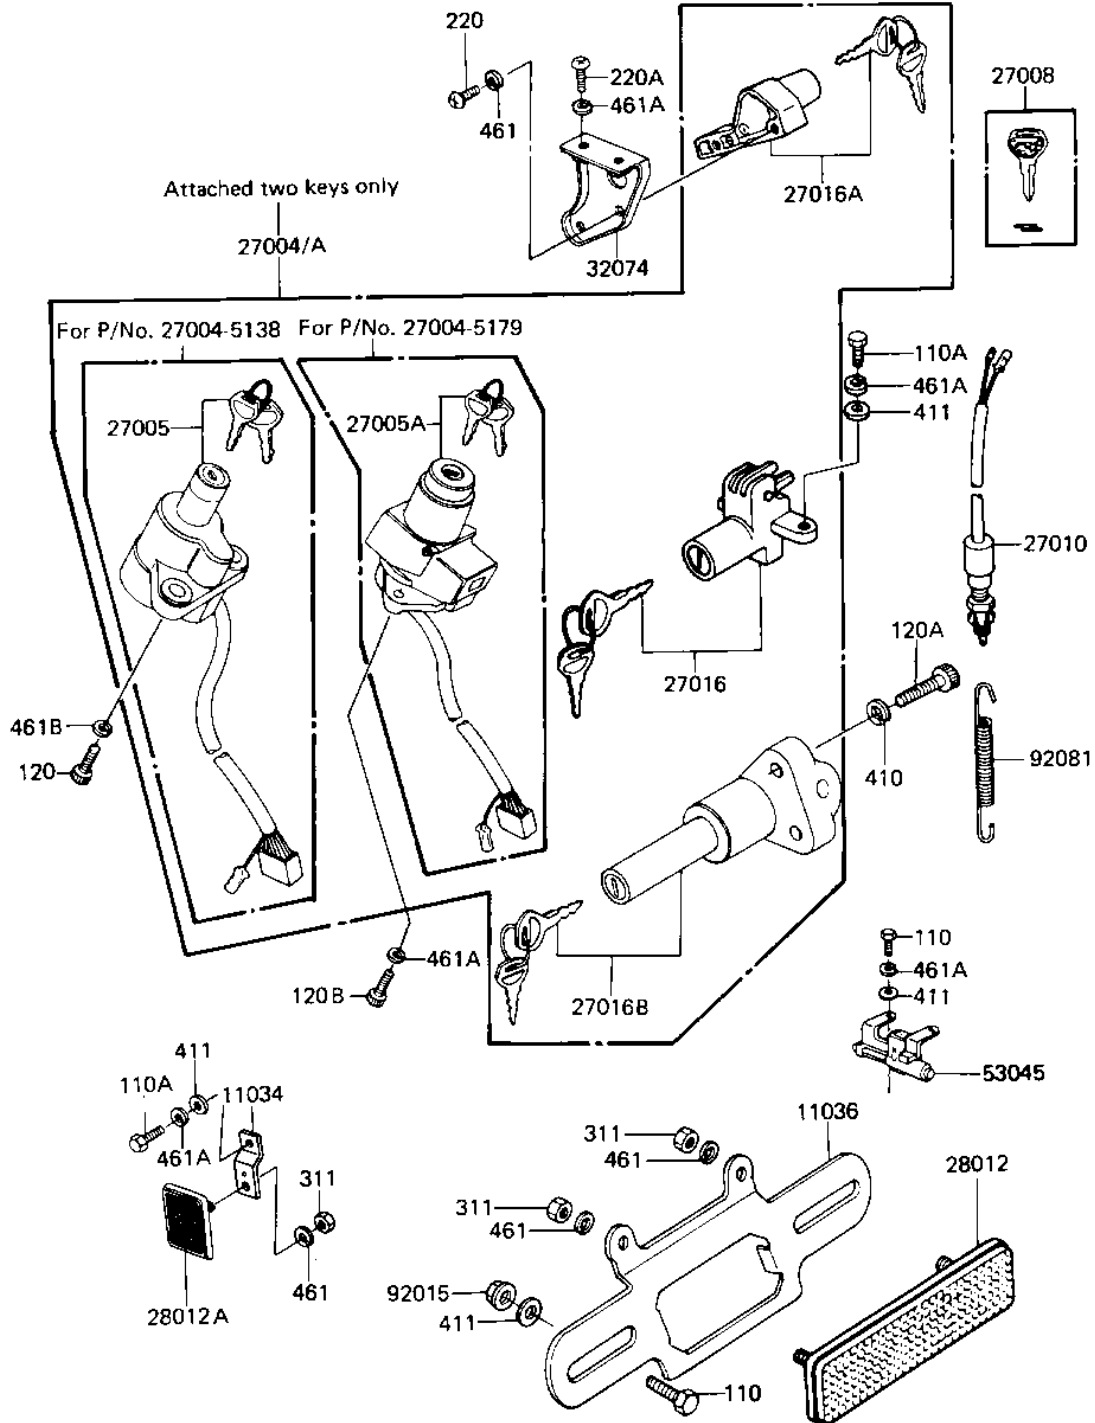

1981 Shaft PARTS DIAGRAM

IGNITION SWITCH/LOCKS/REFLECTORS

F2770-0158

1981 Shaft PARTS LIST

IGNITION SWITCH/LOCKS/REFLECTORS

ITEM NAME	PART NUMBER	QUANTITY
BRACKET (Ref # 11034)	11034-1929	2
BRACKET,REFLECTOR,RR (Ref # 11036)	11036-1150	1
SWITCH-ASSY,ALL (Ref # 27004)	27004-5138	1
SWITCH-ASSY-IGNITION (Ref # 27005)	27005-5019	1
KEY-LOCK,BLANK (Ref # 27008)	27008-1103	1
SWITCH,BRAKE LAMP (Ref # 27010)	27010-1019	1
LOCK ASSY,SEAT (Ref # 27016)	27016-5015	1
LOCK-ASSY,HELMET (Ref # 27016A)	27016-5070	1
LOCK-ASSY,STAND (Ref # 27016B)	27016-5043	1
REFLECTOR,REAR REFLEX (Ref # 28012)	28012-1005	1
REFLECTOR-REFLEX (Ref # 28012A)	28012-1009	2
BRACKET-LOCK (Ref # 32074)	32074-1026	1
HOOK ASSY,HELMET (Ref # 53045)	53045-1001	1
NUT-6MM (Ref # 92015)	92015-1078	2
SPRING,BRAKE LAMP SWI (Ref # 92081)	92081-1086	1
BOLT-UPSET,6X12 (Ref # 110)	112G0612	4
BOLT-UPSET 6X14 (Ref # 110A)	112B0614	3
BOLT,SOCKET,8X22 (Ref # 120)	120P0822	2
BOLT,SOCKET,8X30 (Ref # 120A)	120P0830	2
SCREW PAN HEAD 5X8 (Ref # 220)	220B0508	2
SCREW PAN HEAD 6X10 (Ref # 220A)	220B0610	2
NUT,5MM (Ref # 311)	311B0500	4
WASHER PLAIN 8MM (Ref # 410)	410B0800	2
WASHER PLAIN 6MM (Ref # 411)	411B0600	5
WASHER SPRING 5MM (Ref # 461)	461F0500	6
WASHER SPRING 6MM (Ref # 461A)	461F0600	7
WASHER SPRING 8MM (Ref # 461B)	461F0800	2