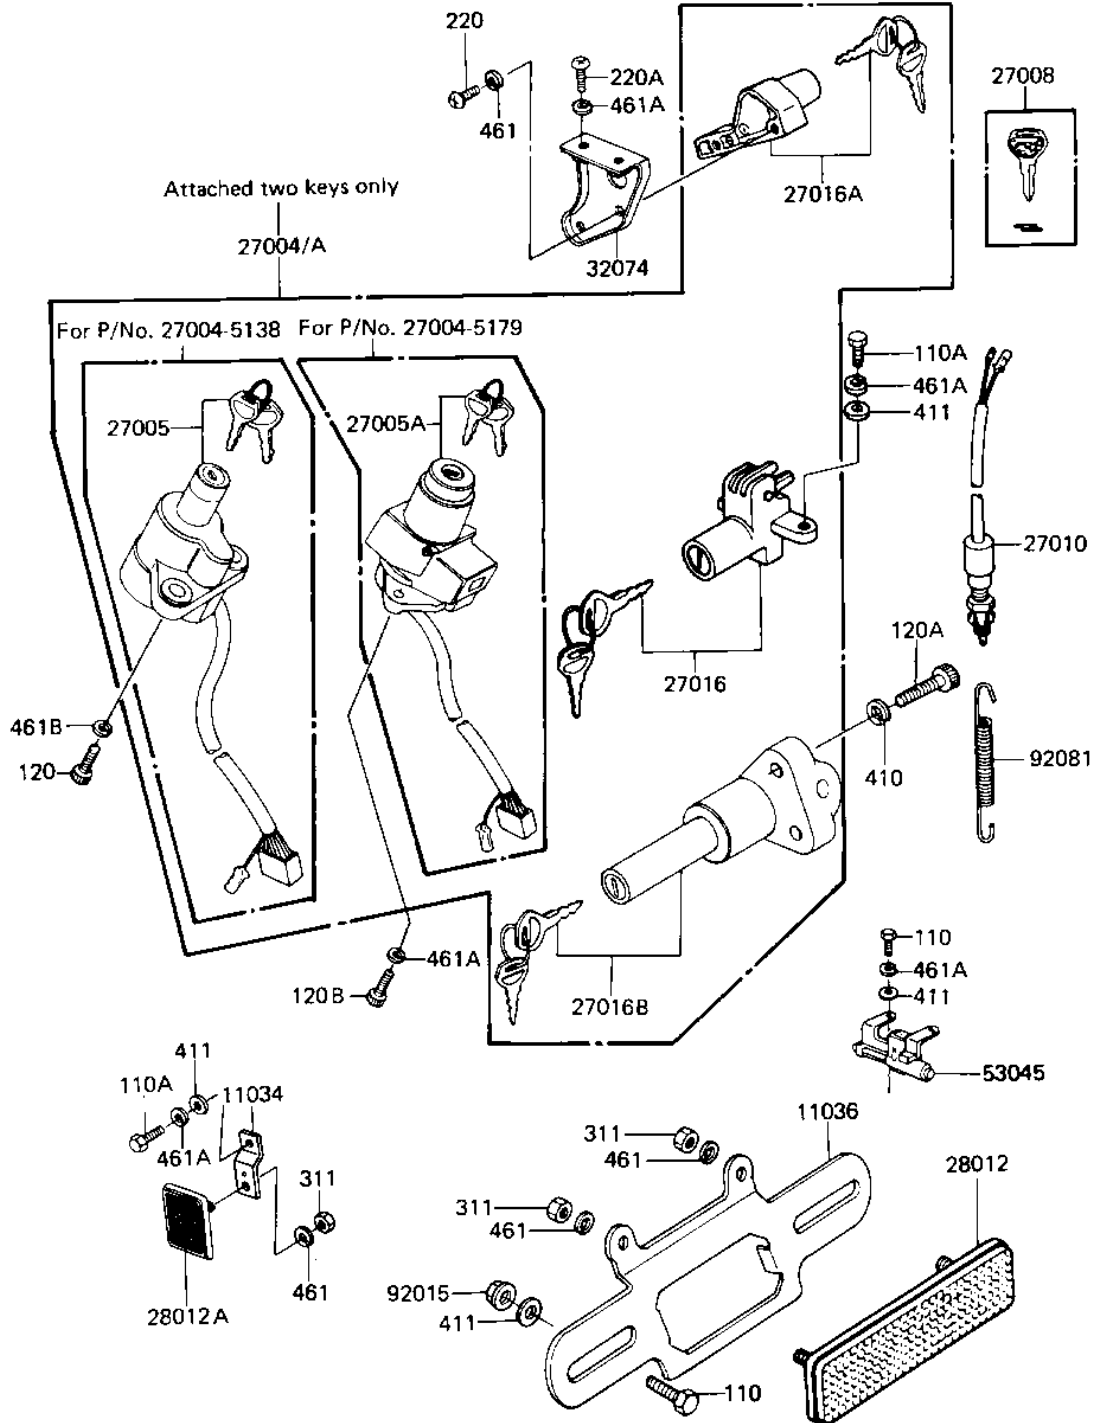

1982 Shaft PARTS DIAGRAM

IGNITION SWITCH/LOCKS/REFLECTORS

F2770-0158

1982 Shaft PARTS LIST

IGNITION SWITCH/LOCKS/REFLECTORS

ITEM NAME	PART NUMBER	QUANTITY
BRACKET (Ref # 11034)	11034-1929	2
BRACKET,REFLECTOR,RR (Ref # 11036)	11036-1150	1
SWITCH-ASSY,ALL (Ref # 27004)	27004-5138	1
SWITCH-ASSY-IGNITION (Ref # 27005)	27005-5019	1
KEY-LOCK,BLANK (Ref # 27008)	27008-1103	1
SWITCH,BRAKE LAMP (Ref # 27010)	27010-1019	1
LOCK ASSY,SEAT (Ref # 27016)	27016-5015	1
LOCK-ASSY,HELMET (Ref # 27016A)	27016-5070	1
LOCK-ASSY,STAND (Ref # 27016B)	27016-5043	1
REFLECTOR,REAR REFLEX (Ref # 28012)	28012-1005	1
REFLECTOR-REFLEX (Ref # 28012A)	28012-1009	2
BRACKET-LOCK (Ref # 32074)	32074-1026	1
HOOK ASSY,HELMET (Ref # 53045)	53045-1001	1
NUT-6MM (Ref # 92015)	92015-1078	2
SPRING,BRAKE LAMP SWI (Ref # 92081)	92081-1086	1
BOLT-UPSET,6X12 (Ref # 110)	112G0612	4
BOLT-UPSET 6X14 (Ref # 110A)	112B0614	3
BOLT,SOCKET,8X22 (Ref # 120)	120P0822	2
BOLT,SOCKET,8X30 (Ref # 120A)	120P0830	2
SCREW PAN HEAD 5X8 (Ref # 220)	220B0508	2
SCREW PAN HEAD 6X10 (Ref # 220A)	220B0610	2
NUT,5MM (Ref # 311)	311B0500	4
WASHER PLAIN 8MM (Ref # 410)	410B0800	2
WASHER PLAIN 6MM (Ref # 411)	411B0600	5
WASHER SPRING 5MM (Ref # 461)	461F0500	6
WASHER SPRING 6MM (Ref # 461A)	461F0600	7
WASHER SPRING 8MM (Ref # 461B)	461F0800	2