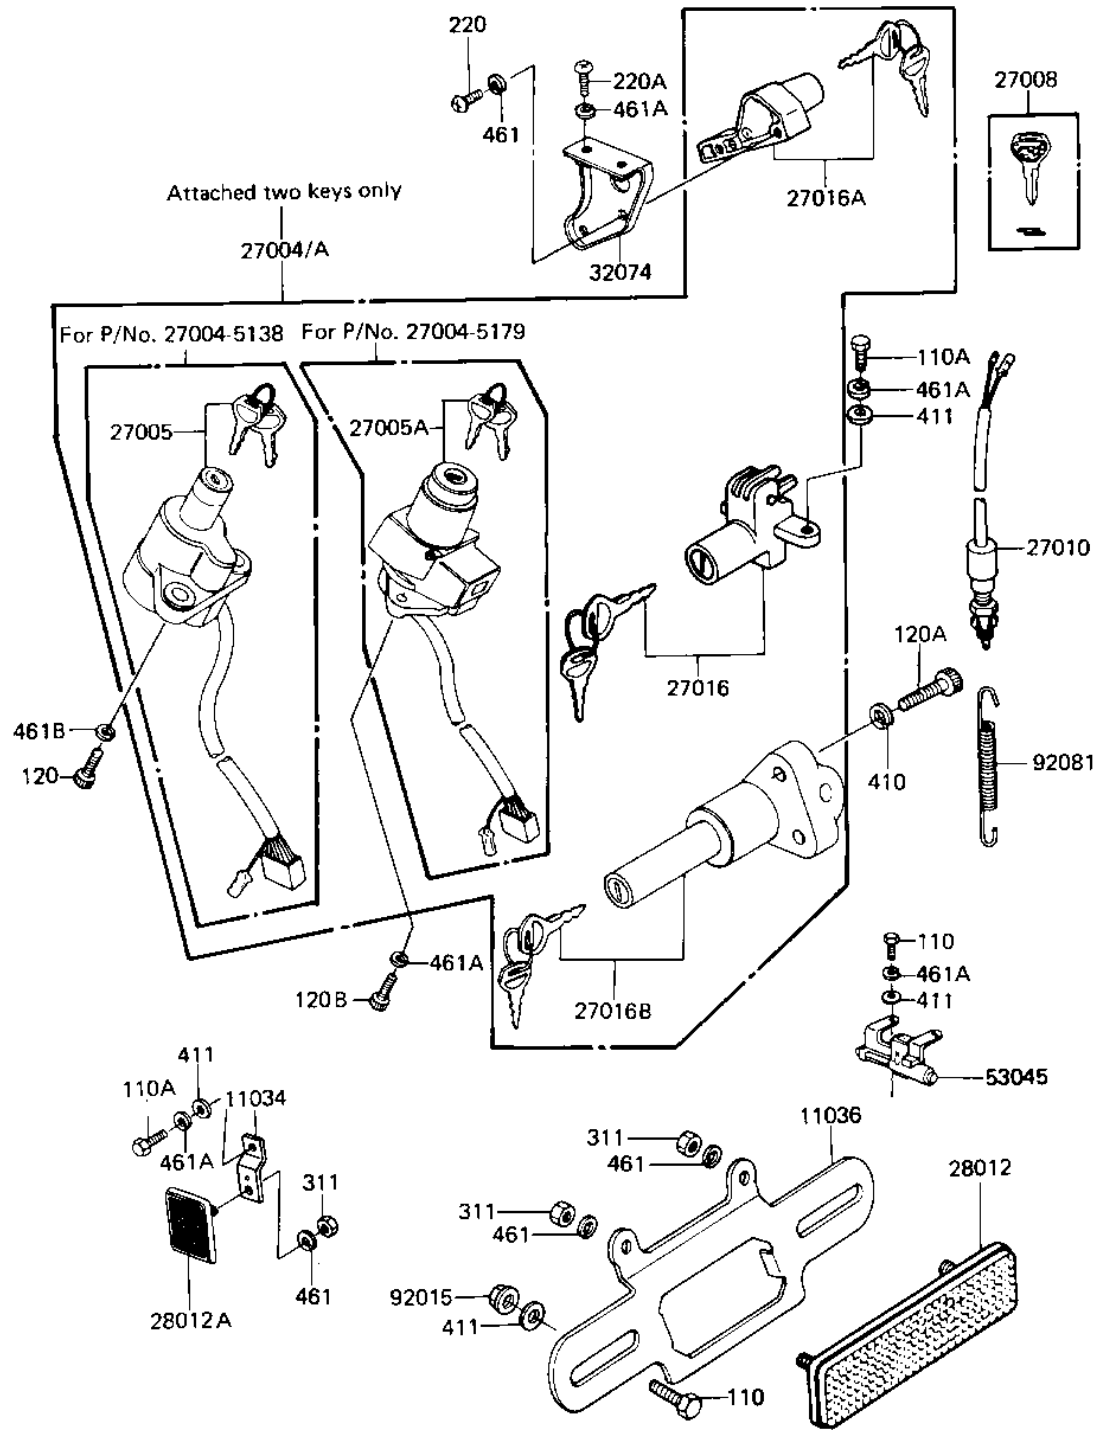

1983 Shaft PARTS DIAGRAM

IGNITION SWITCH/LOCKS/REFLECTORS

F2770-0158

1983 Shaft PARTS LIST

IGNITION SWITCH/LOCKS/REFLECTORS

ITEM NAME	PART NUMBER	QUANTITY
BRACKET (Ref # 11034)	11034-1929	2
BRACKET,REFLECTOR,RR (Ref # 11036)	11036-1150	1
SWITCH-ASSY,ALL (Ref # 27004A)	27004-5179	1
SWITCH-ASSY-IGNITION (Ref # 27005A)	27005-5035	1
KEY-LOCK,BLANK (Ref # 27008)	27008-1103	1
SWITCH,BRAKE LAMP (Ref # 27010)	27010-1019	1
LOCK ASSY,SEAT (Ref # 27016)	27016-5015	1
LOCK-ASSY,HELMET (Ref # 27016A)	27016-5070	1
LOCK-ASSY,STAND (Ref # 27016B)	27016-5043	1
REFLECTOR,REAR REFLEX (Ref # 28012)	28012-1005	1
REFLECTOR-REFLEX (Ref # 28012A)	28012-1009	2
BRACKET-LOCK (Ref # 32074)	32074-1026	1
HOOK ASSY,HELMET (Ref # 53045)	53045-1001	1
NUT-6MM (Ref # 92015)	92015-1078	2
SPRING,BRAKE LAMP SWI (Ref # 92081)	92081-1086	1
BOLT-UPSET,6X12 (Ref # 110)	112G0612	4
BOLT-UPSET 6X14 (Ref # 110A)	112B0614	3
BOLT,SOCKET,8X30 (Ref # 120A)	120P0830	2
BOLT-SOCKET,6X16,BLAC (Ref # 120B)	120S0616	2
SCREW PAN HEAD 5X8 (Ref # 220)	220B0508	2
SCREW PAN HEAD 6X10 (Ref # 220A)	220B0610	2
NUT,5MM (Ref # 311)	311B0500	4
WASHER PLAIN 8MM (Ref # 410)	410B0800	2
WASHER PLAIN 6MM (Ref # 411)	411B0600	5
WASHER SPRING 5MM (Ref # 461)	461F0500	6
WASHER SPRING 6MM (Ref # 461A)	461F0600	9