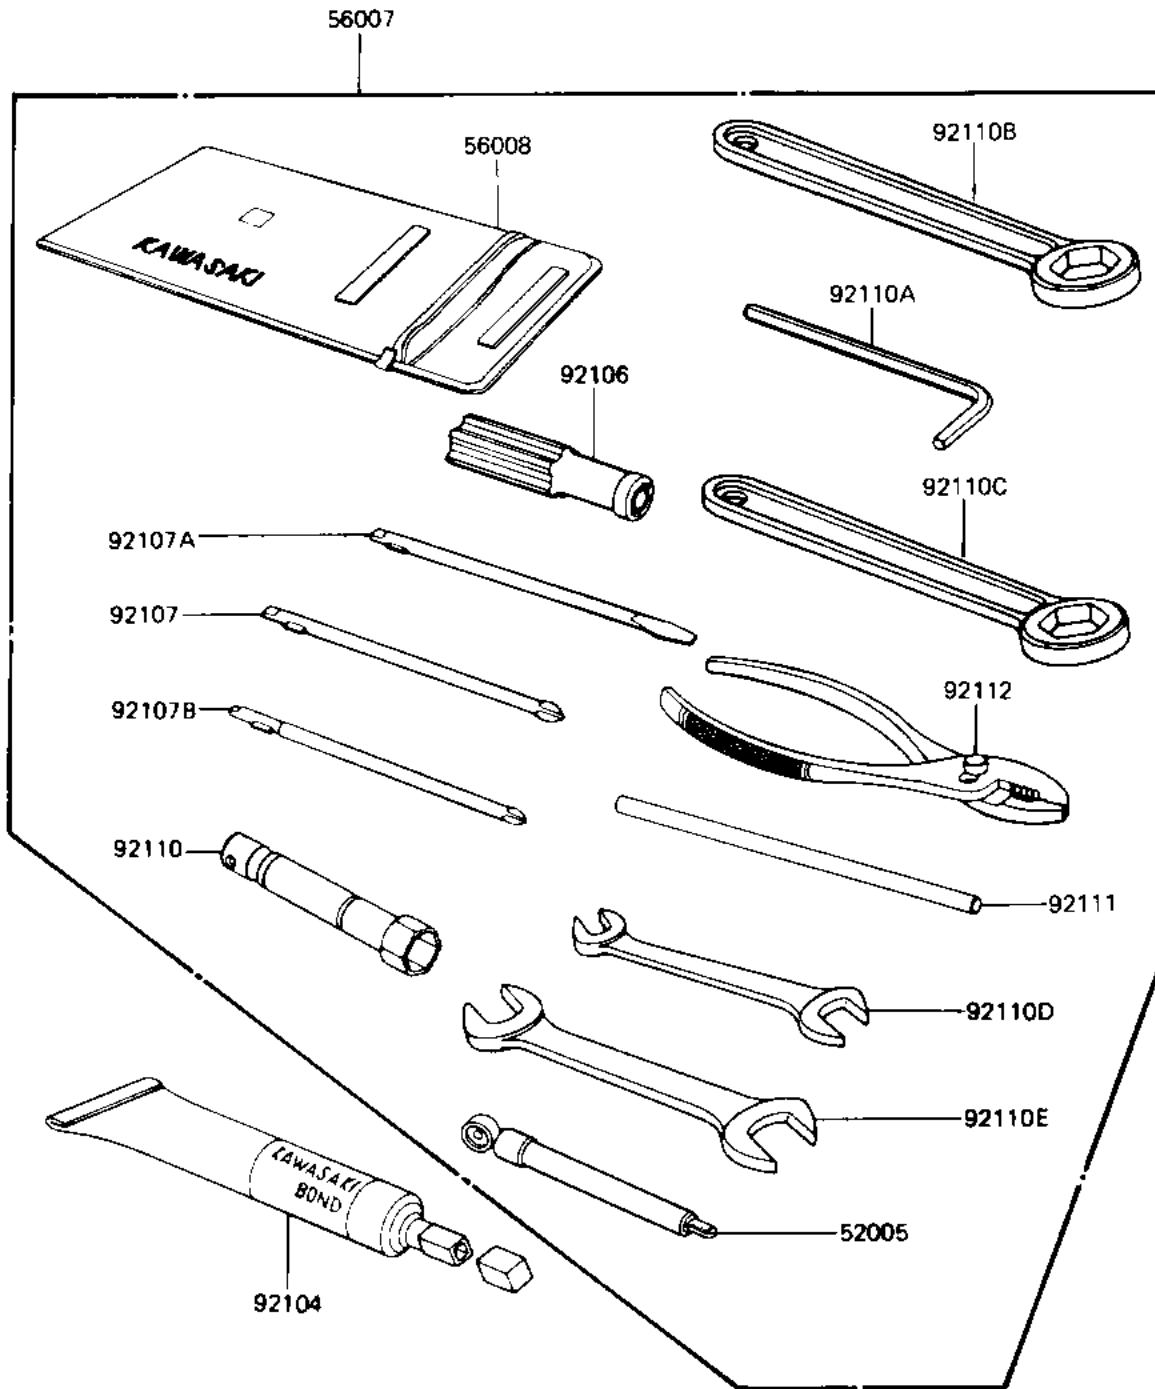

# 1981 Shaft PARTS DIAGRAM

OWNER TOOLS (KZ1100-A1/A2)

F2810-0018

# 1981 Shaft PARTS LIST

## OWNER TOOLS (KZ1100-A1/A2)

ITEM NAME	PART NUMBER	QUANTITY
GAUGE,AIR,3.5KG/CM2 (Ref # 52005)	52005-1031	1
TOOLKIT (Canada) (Ref # 56007)	56007-1131	1
BAG,TOOL (Ref # 56008)	56008-006	1
LIQUID GASKET (Ref # 92104)	92104-002	1
GRIP,SCREW DRIVER (Ref # 92106)	92106-1001	1
TOOL-DRIVER (Ref # 92107)	92107-1052	1
92107-1052 (Canada) (Ref # 92107A)	92107-007	1
92107-1002 (Canada) (Ref # 92107B)	92107-008	1
WRENCH,SPARK PLUG (Ref # 92110)	92108-008	1
WRENCH,ALLEN (Ref # 92110A)	92110-1015	1
TOOL-WRENCH,BOX END,2 (Ref # 92110B)	92110-1148	1
TOOL-WRENCH,BOX END,2 (Ref # 92110C)	92110-1150	1
TOOL-WRENCH,OPEN END (Ref # 92110D)	92110-1038	1
TOOL-WRENCH,OPEN END, (Ref # 92110E)	92110-1153	1
BAR,SPARK PLUG WRENCH (Ref # 92111)	92111-005	1
PLIERS,160MM (Ref # 92112)	92112-003	1