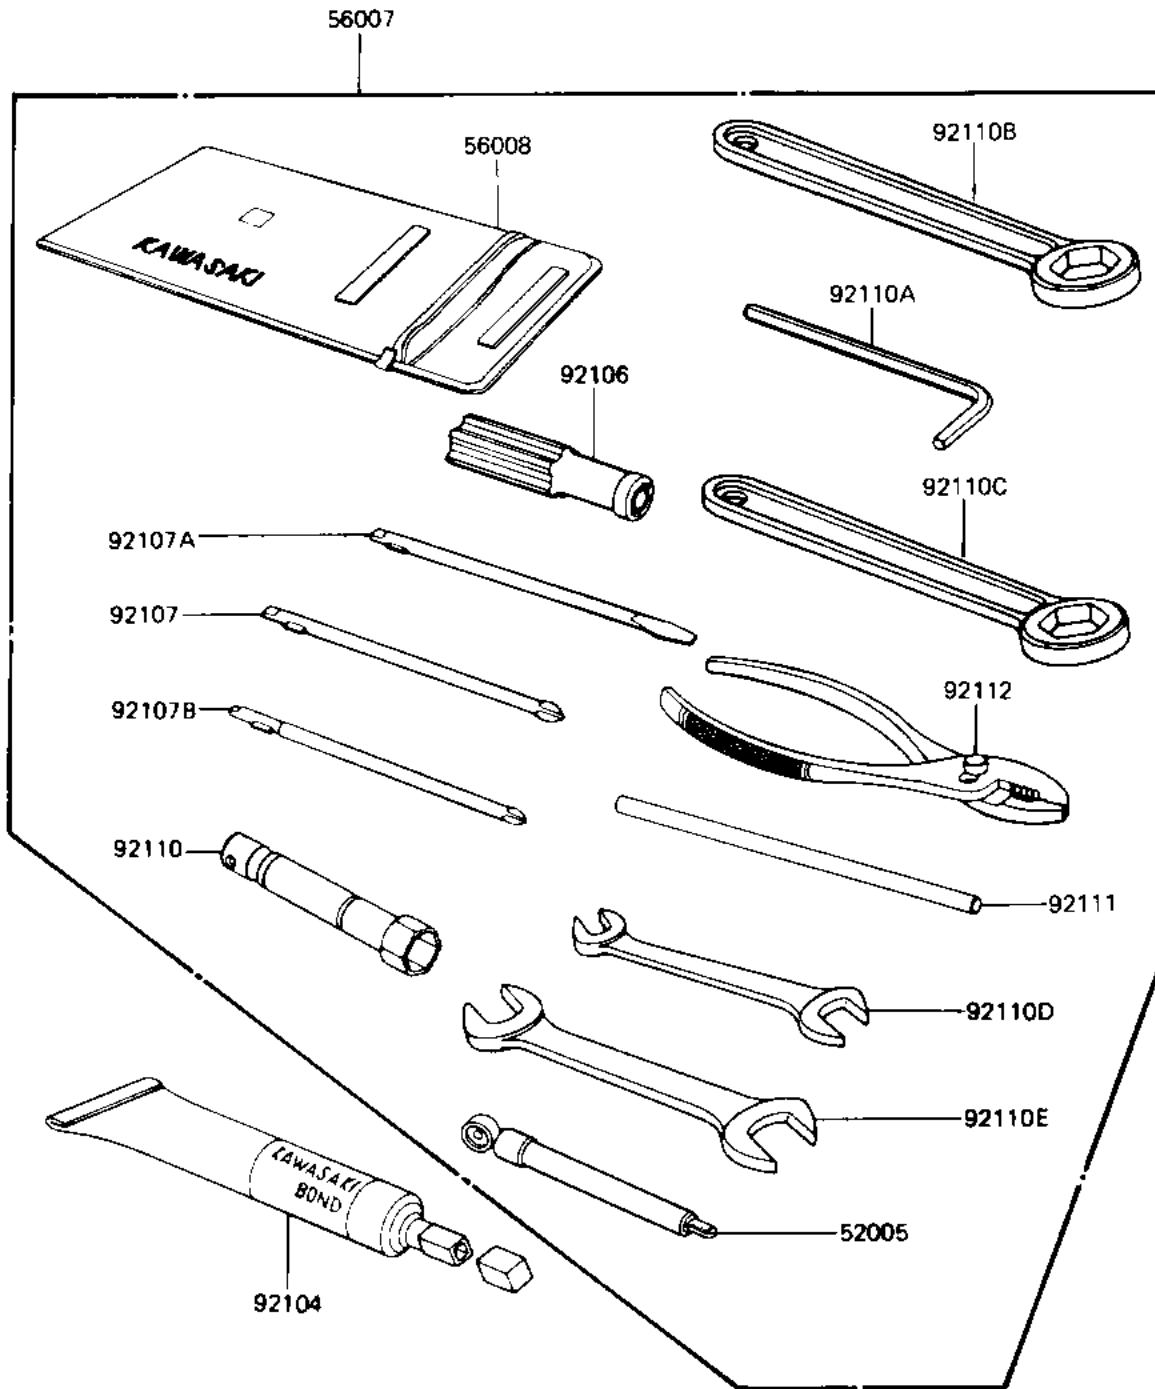

1982 Shaft PARTS DIAGRAM

OWNER TOOLS (KZ1100-A1/A2)

F2810-0018

1982 Shaft PARTS LIST

OWNER TOOLS (KZ1100-A1/A2)

ITEM NAME	PART NUMBER	QUANTITY
GAUGE,AIR,3.5KG/CM2 (Ref # 52005)	52005-1031	1
TOOLKIT (Canada) (Ref # 56007)	56007-1131	1
BAG,TOOL (Ref # 56008)	56008-006	1
LIQUID GASKET (Ref # 92104)	92104-002	1
GRIP,SCREW DRIVER (Ref # 92106)	92106-1001	1
TOOL-DRIVER (Ref # 92107)	92107-1052	1
92107-1052 (Canada) (Ref # 92107A)	92107-007	1
92107-1002 (Canada) (Ref # 92107B)	92107-008	1
WRENCH,SPARK PLUG (Ref # 92110)	92108-008	1
WRENCH,ALLEN (Ref # 92110A)	92110-1015	1
TOOL-WRENCH,BOX END,2 (Ref # 92110B)	92110-1148	1
TOOL-WRENCH,BOX END,2 (Ref # 92110C)	92110-1150	1
TOOL-WRENCH,OPEN END (Ref # 92110D)	92110-1038	1
TOOL-WRENCH,OPEN END, (Ref # 92110E)	92110-1153	1
BAR,SPARK PLUG WRENCH (Ref # 92111)	92111-005	1
PLIERS,160MM (Ref # 92112)	92112-003	1