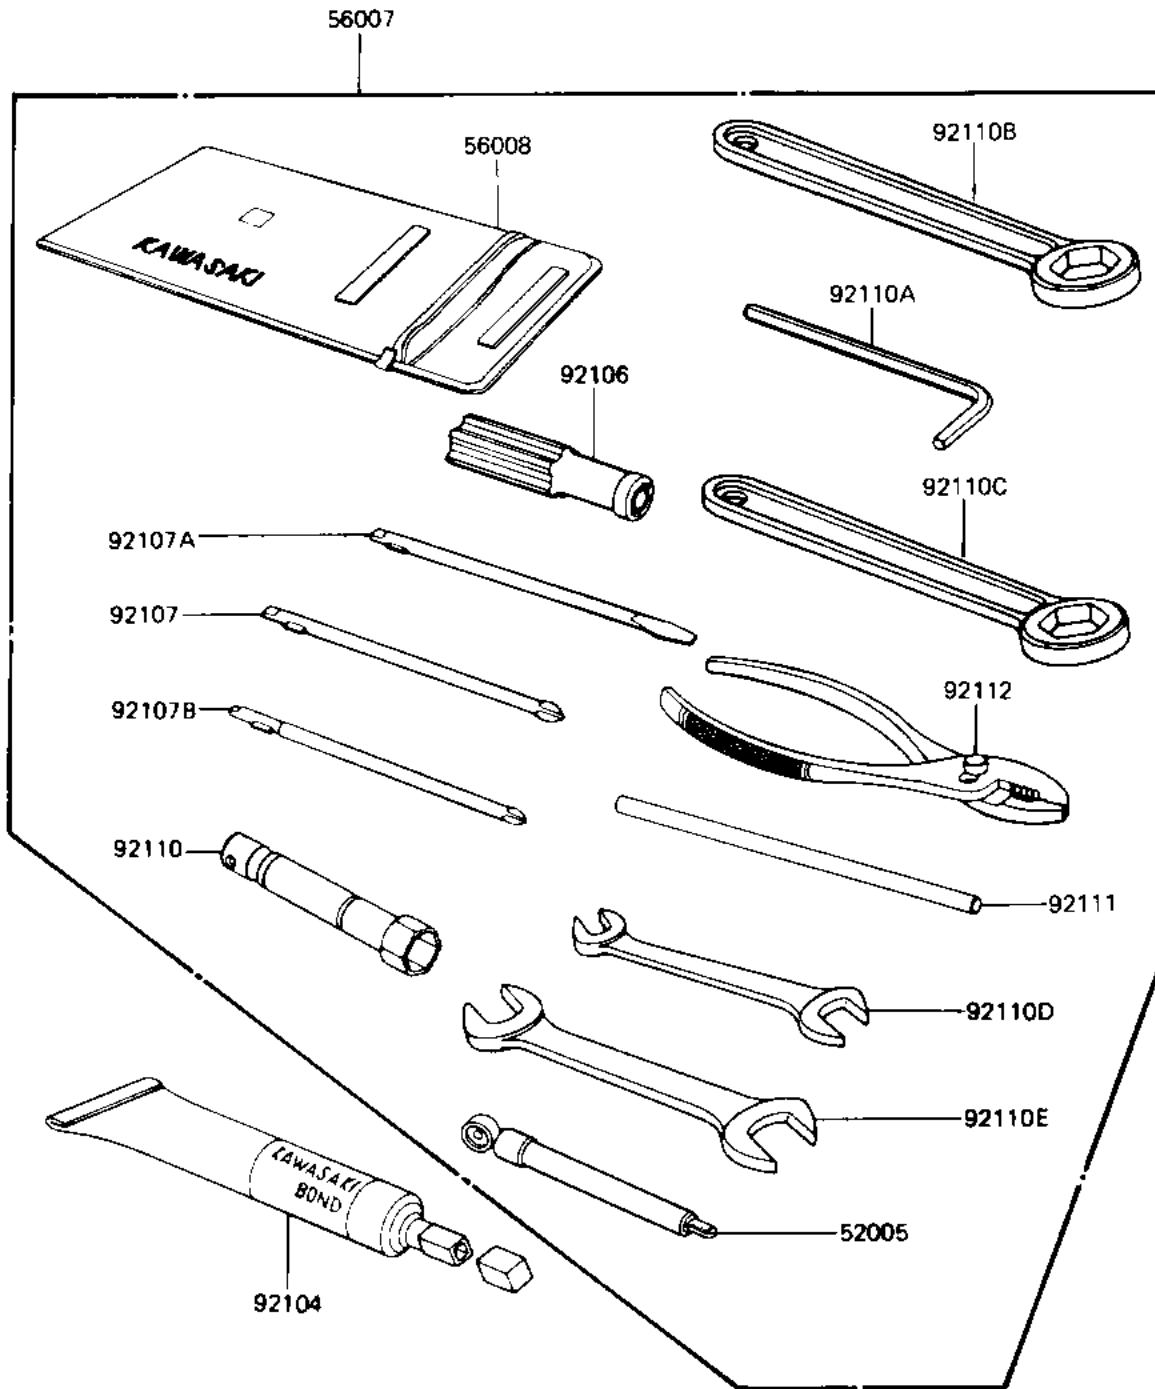

# 1983 Shaft PARTS DIAGRAM

OWNER TOOLS (KZ1100-A1/A2)

F2810-0018

# 1983 Shaft PARTS LIST

## OWNER TOOLS (KZ1100-A1/A2)

ITEM NAME	PART NUMBER	QUANTITY
GAUGE,AIR,3.5KG/CM2 (Ref # 52005)	52005-1031	1
TOOLKIT (Canada) (Ref # 56007)	56007-1131	1
BAG,TOOL (Ref # 56008)	56008-006	1
LIQUID GASKET (Ref # 92104)	92104-002	1
GRIP,SCREW DRIVER (Ref # 92106)	92106-1001	1
TOOL-DRIVER (Ref # 92107)	92107-1052	1
92107-1052 (Canada) (Ref # 92107A)	92107-007	1
92107-1002 (Canada) (Ref # 92107B)	92107-008	1
WRENCH,SPARK PLUG (Ref # 92110)	92108-008	1
WRENCH,ALLEN (Ref # 92110A)	92110-1015	1
TOOL-WRENCH,BOX END,2 (Ref # 92110B)	92110-1148	1
TOOL-WRENCH,BOX END,2 (Ref # 92110C)	92110-1150	1
TOOL-WRENCH,OPEN END (Ref # 92110D)	92110-1038	1
TOOL-WRENCH,OPEN END, (Ref # 92110E)	92110-1153	1
BAR,SPARK PLUG WRENCH (Ref # 92111)	92111-005	1
PLIERS,160MM (Ref # 92112)	92112-003	1