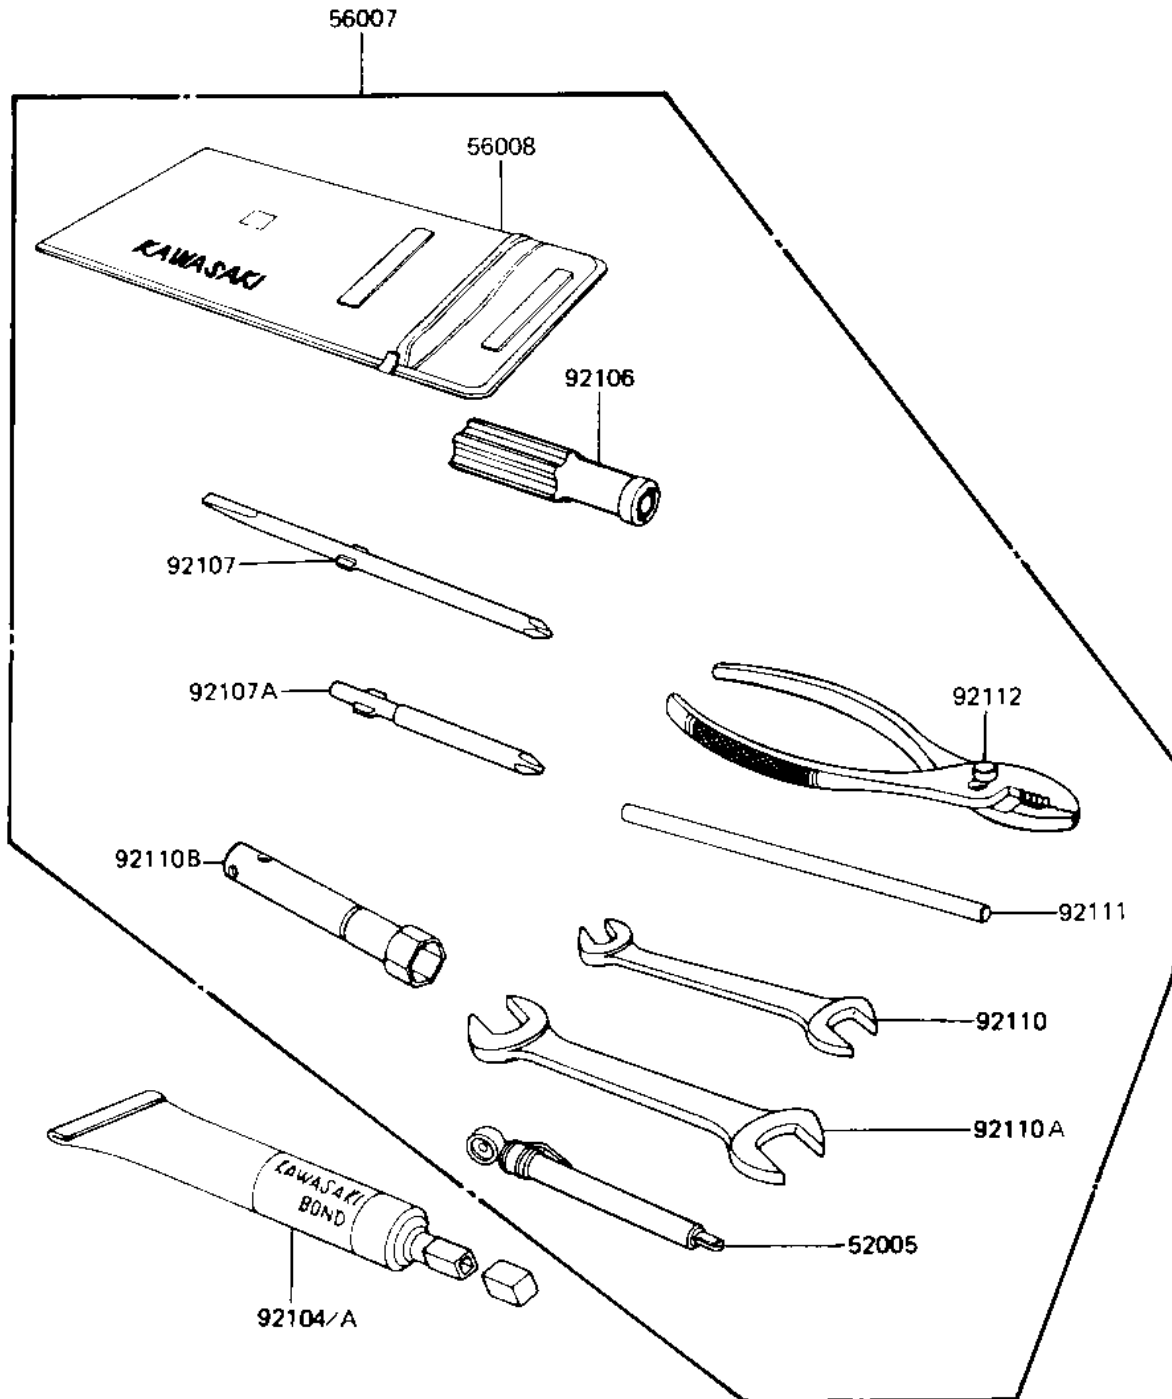

1983 Shaft PARTS DIAGRAM

OWNER TOOLS (KZ1100-A3)

F2810-0107

1983 Shaft PARTS LIST

OWNER TOOLS (KZ1100-A3)

ITEM NAME	PART NUMBER	QUANTITY
GAUGE,AIR,3.5KG/CM2 (Ref # 52005)	52005-1031	1
TOOLKIT (Ref # 56007)	56007-1216	1
BAG,TOOL (Ref # 56008)	56008-006	1
LIQUID GASKET (Ref # 92104)	92104-002	1
GASKET-LIQUID,BLACK (Ref # 92104A)	92104-1003	1
GRIP,SCREW DRIVER (Ref # 92106)	92106-1001	1
TOOL-DRIVER (Ref # 92107)	92107-1052	1
TOOL-DRIVER,#3PHILLIP (Ref # 92107A)	92107-1002	1
TOOL-WRENCH,OPEN END (Ref # 92110)	92110-1038	1
TOOL-WRENCH,OPEN END, (Ref # 92110A)	92110-1153	1
WRENCH,SPARK PLUG (Ref # 92110B)	92108-008	1
BAR,SPARK PLUG WRENCH (Ref # 92111)	92111-005	1
PLIERS,160MM (Ref # 92112)	92112-003	1