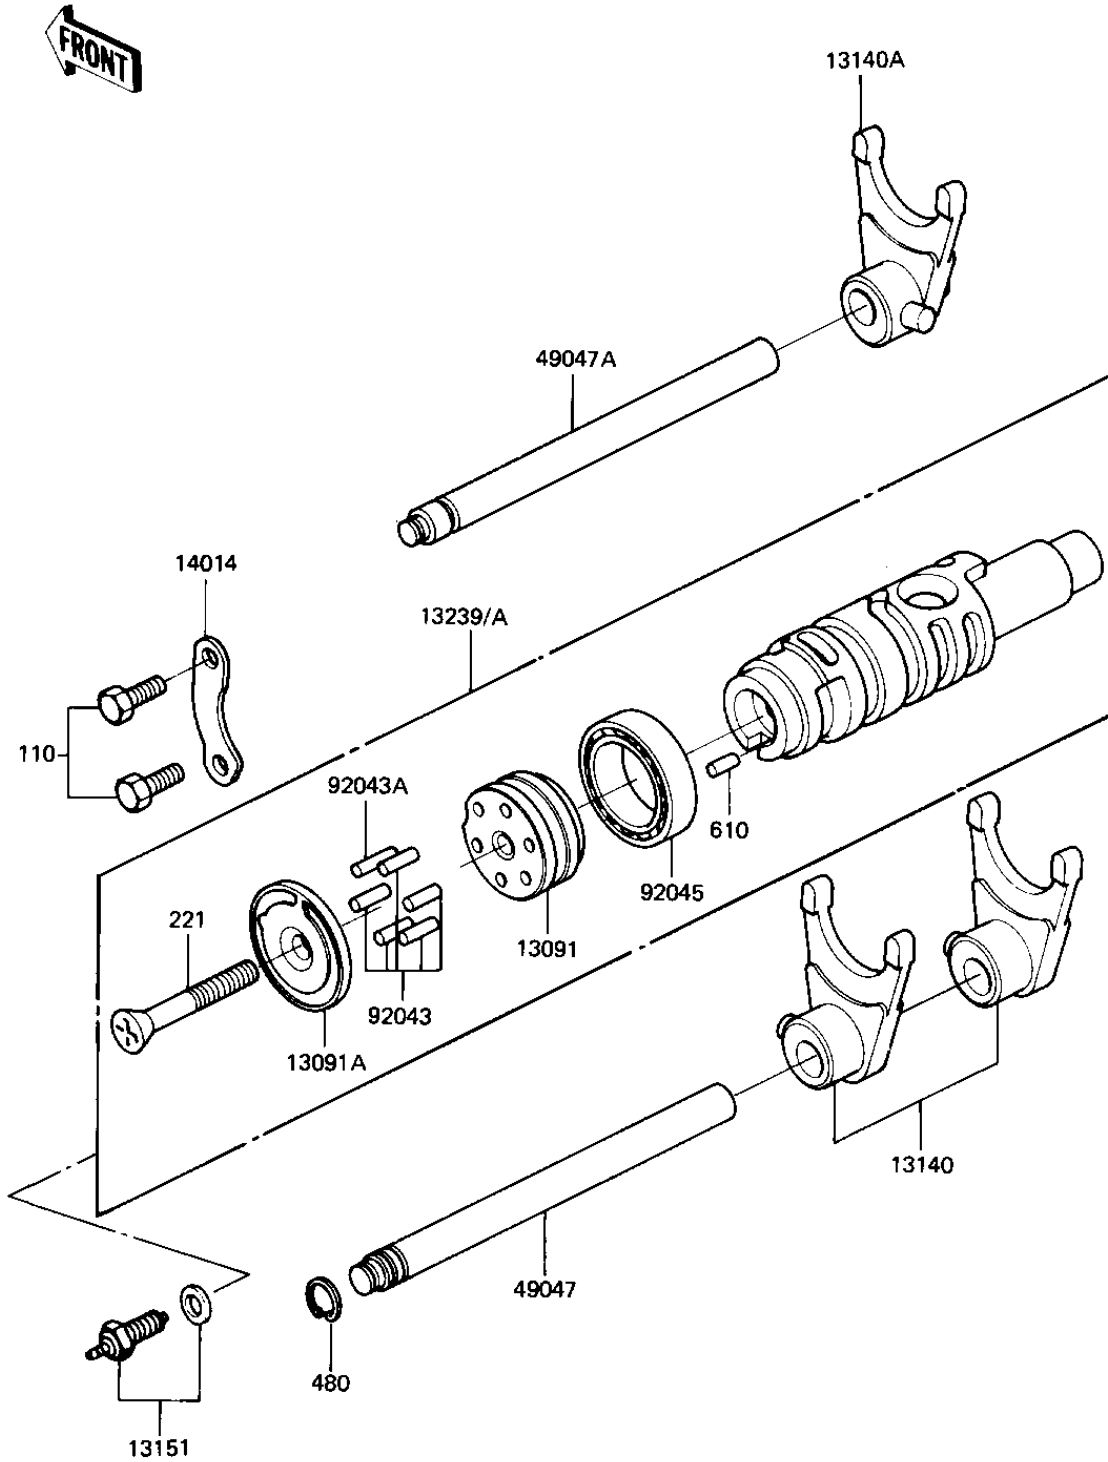

1982 GPz PARTS DIAGRAM

GEAR CHANGE DRUM & FORKS

E1362-0022

I

1982 GPz PARTS LIST

GEAR CHANGE DRUM & FORKS

ITEM NAME	PART NUMBER	QUANTITY
HOLDER,CHANGE DRUM PI (Ref # 13091)	13091-1087	1
HOLDER,CHANGE DRUM (Ref # 13091A)	13091-1088	1
FORK-SHIFT (Ref # 13140)	13140-1045	2
FORK-SHIFT (Ref # 13140A)	13140-1046	1
SWITCH,NEUTRAL (Ref # 13151)	13151-5003	1
DRUM-ASSY-CHANGE (Ref # 13239A)	13239-1107	1
PLATE-POSITION (Ref # 14014)	14014-1015	1
ROD-SHIFT (Ref # 49047)	49047-1019	1
ROD-SHIFT (Ref # 49047A)	49047-1014	1
PIN GEAR CHANGE DRUM (Ref # 92043)	92042-014	5
PIN-CHANGE DRUM (Ref # 92043A)	92042-020	1
BEARING-BALL,6806 (Ref # 92045)	92045-1035	1
BOLT-UPSET,6X16 (Ref # 110)	112G0616	2
SCREW-CSK-CROS,6X45 (Ref # 221)	221B0645	1
CIRCLIP 12MM (Ref # 480)	480J1200	1
PIN DOWEL 4X10 (Ref # 610)	610A0410	1