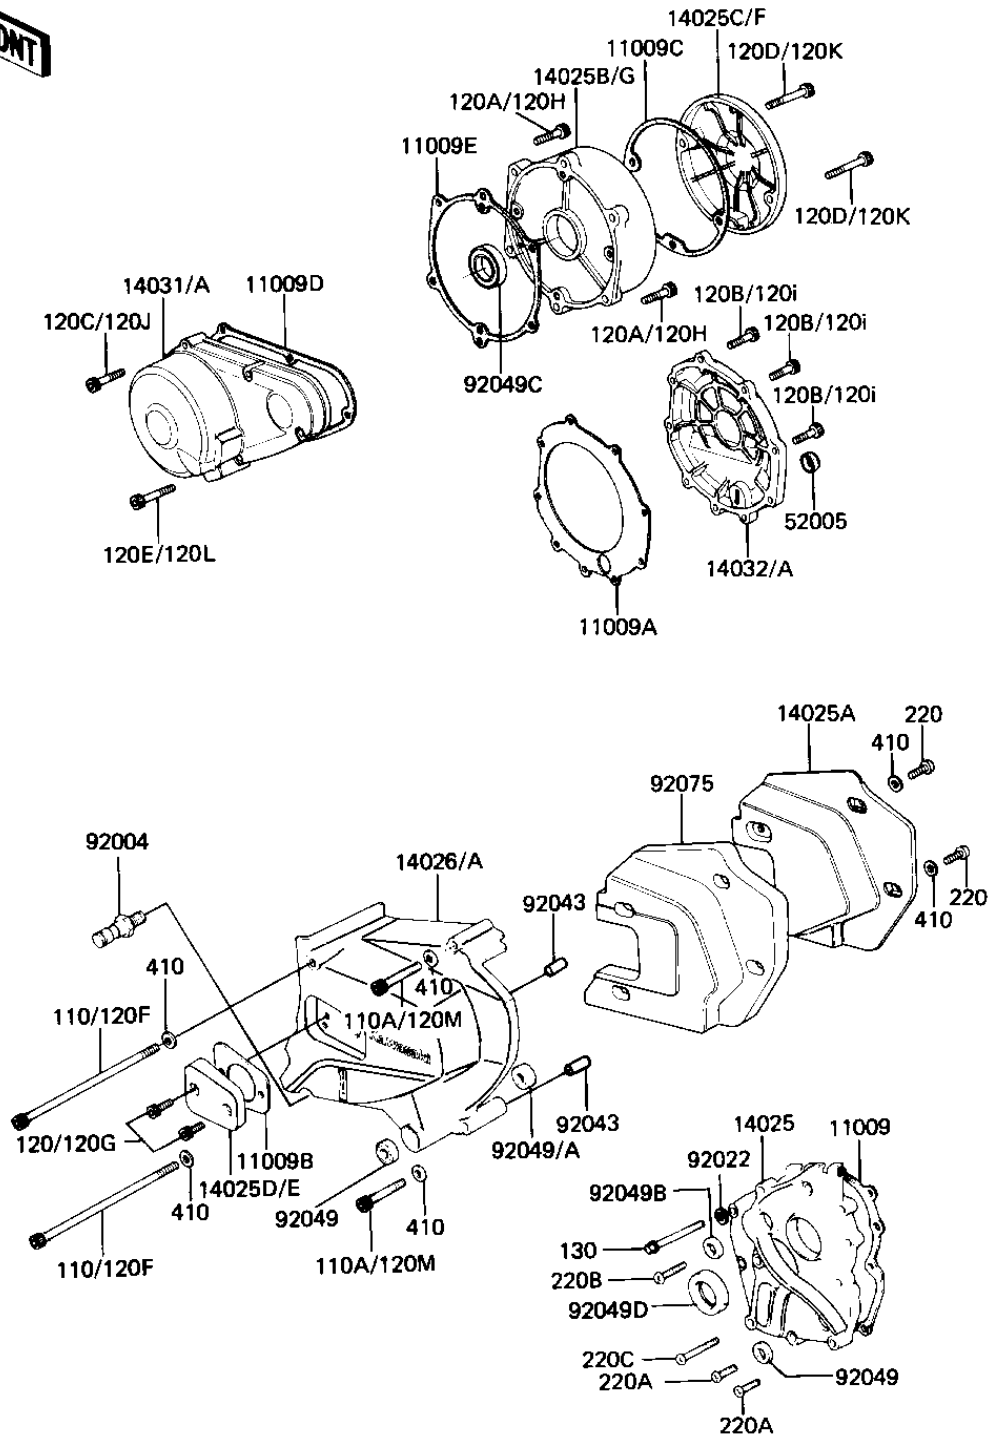

1982 GPz PARTS DIAGRAM

ENGINE COVERS

E1431-0667

1982 GPz PARTS LIST

ENGINE COVERS

ITEM NAME	PART NUMBER	QUANTITY
GASKET,TRANSMISSION C (Ref # 11009)	11060-1069	1
GASKET,CLUTCH COVER (Ref # 11009A)	11060-1070	1
GASKET,CLUTCH ADJUSTI (Ref # 11009B)	11060-1073	1
GASKET,PULSING COIL C (Ref # 11009C)	11060-1072	1
GASKET,GENERATOR COVE (Ref # 11009D)	11060-1075	1
GASKET,RH ENGINE COVE (Ref # 11009E)	11060-1071	1
COVER,TRANSMISSION (Ref # 14025)	14025-1240	1
COVER,SOUND ARRESTER (Ref # 14025A)	14025-1252	1
COVER,CLUTCH RELEASES (Ref # 14025E)	14025-1409	1
COVER (Ref # 14025F)	14025-1610	1
COVER,ENGINE,RH,BLACK (Ref # 14025G)	14025-1426	1
COVER-CHAIN,BLACK (Ref # 14026A)	14026-1066	1
COVER-GENERATOR,BLACK (Ref # 14031A)	14031-1082	1
COVER-CLUTCH,BLACK (Ref # 14032A)	14032-1075	1
GAUGE,OIL LEVEL (Ref # 52005)	52005-1009	1
STUD,CHANGE PEDAL PIV (Ref # 92004)	92004-1034	1
WASHER OIL PUMP BANJO (Ref # 92022)	92022-077	1
PIN-DOWEL (Ref # 92043)	92042-007	2
OIL SEAL SB12205 (Ref # 92049)	92049-004	1
OIL SEAL,CLUTCH RELES (Ref # 92049A)	92049-1003	1
OIL SEAL,SD-8187 (Ref # 92049B)	92049-1017	1
OIL SEAL,SC32487 (Ref # 92049C)	92049-1033	1
SEAL-OIL (Ref # 92049D)	92049-1070	1
DAMPER,SOUND (Ref # 92075)	92075-1269	1
BOLT-SOCKET,6X125,BLA (Ref # 120F)	120S06125	2
BOLT-SOCKET,6X14,BLAC (Ref # 120G)	120S0614	2
BOLT,SOCKET,6X22 (Ref # 120H)	92002-1326	6
BOLT,SOCKET,6X30,BLAC (Ref # 120J)	120S0630	6
BOLT-SOCKET,6X35,BLAC (Ref # 120K)	120S0635	2

1982 GPz PARTS LIST

ENGINE COVERS

ITEM NAME	PART NUMBER	QUANTITY
BOLT-SOCKET,6X40 (Ref # 120L)	120S0640	2
BOLT-SOCKET,6X70,BLAC (Ref # 120M)	120S0670	2
BOLT,FLANGED,6X55 (Ref # 130)	130G0655	1
SCREW PAN HEAD 6X12 (Ref # 220)	220B0612	4
SCREW PAN HEAD 6X20 (Ref # 220A)	220B0620	6
SCREW PAN HEAD 6X28 (Ref # 220B)	220B0628	1
SCREW PAN HEAD 6X40 (Ref # 220B)	220B0640	2
WASHER PLAIN 6MM (Ref # 410)	410B0600	4