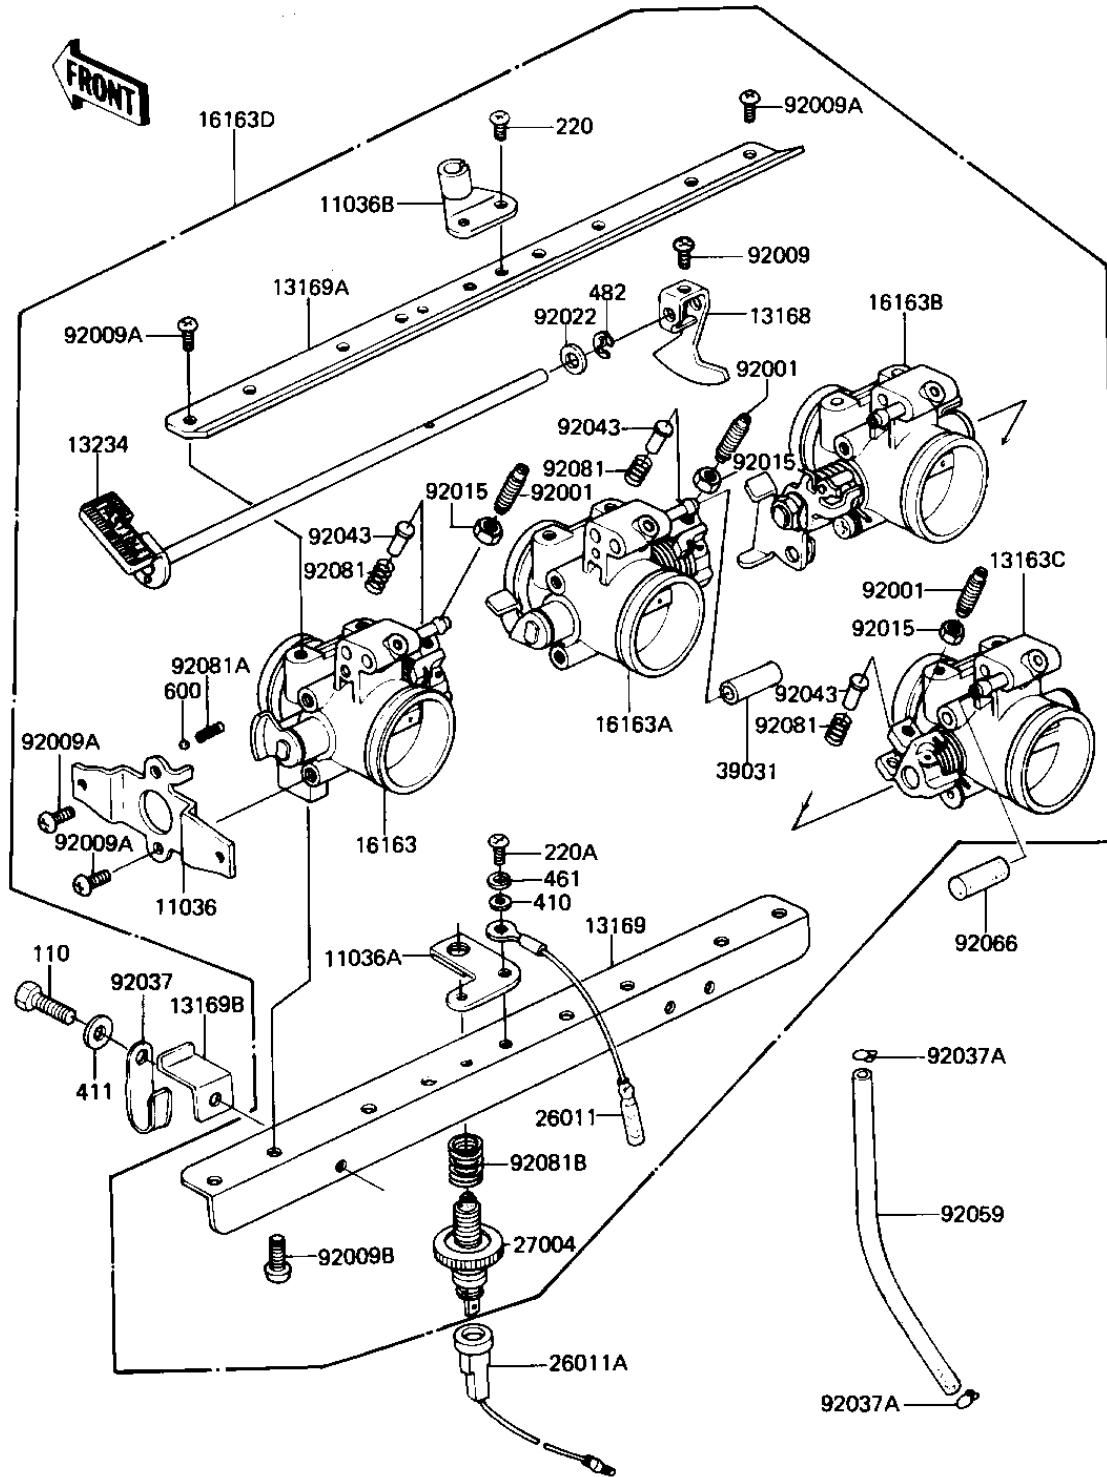

# 1982 GPz PARTS DIAGRAM

## THROTTLE ASSY (KZ1100-B1)

E1510-0002

## THROTTLE ASSY (KZ1100-B1)

ITEM NAME	PART NUMBER	QUANTITY
BRACKET-A,THROTTLE SW (Ref # 11036)	11036-1081	1
BRACKET-A,IDLE SWITCH (Ref # 11036A)	11036-1082	1
BRACKET-A,THRTTL CABL (Ref # 11036B)	11036-1211	1
LEVER,FAST IDLE (Ref # 13168)	13168-1089	1
PLATE,THRTTL STAY,LWR (Ref # 13169)	13169-1403	1
PLATE,THRTTL STAY,UPP (Ref # 13169A)	13169-1439	1
PLATE,PROTECTOR (Ref # 13169B)	13169-1441	1
SHAFT-COMP,FAST IDLE (Ref # 13234)	13234-1005	1
THROTTLE-ASSY,LH,OUT (Ref # 16163)	16163-1007	1
THROTTLE-ASSY,LH,IN (Ref # 16163A)	16163-1008	1
THROTTLE-ASSY,RH,IN (Ref # 16163B)	16163-1009	1
THROTTLE-ASSY,RH,OUT (Ref # 16163C)	16163-1010	1
THROTTLE-ASSY (Ref # 16163D)	16163-1011	1
WIRE,LEAD (Ref # 26011)	26011-1068	1
WIRE-LEAD,IDLE SWITCH (Ref # 26011A)	26011-1127	1
SWITCH-ASSY-IDLING (Ref # 27004)	27004-1010	1
CAP-END (Ref # 39031)	39031-1009	1
BOLT,ADJUSTING (Ref # 92001)	92001-1447	3
SCREW,PAN HEAD,5X7 (Ref # 92009)	16046-007	1
SCREW PAN HEAD 5X10 (Ref # 92009A)	220B0510	10
SCREW PAN HEAD 6X14 (Ref # 92009B)	220B0614	8
NUT,THROTTLE VLV ADST (Ref # 92015)	92015-1119	3
WASHER,PLAIN (Ref # 92022)	16039-019	1
CLAMP,WIRING HARNESS (Ref # 92037)	21126-008	1
CLAMP-PIPE (Ref # 92037A)	92037-072	2
PIN,THROTTLE VALVE (Ref # 92043)	92043-1079	3
TUBE,4X9X290 (Ref # 92059)	92059-1043	1
RUBBER PLUG (Ref # 92066)	92068-006	2
SPRING,THROTTLE VALVE (Ref # 92081)	92081-1259	3

## THROTTLE ASSY (KZ1100-B1)

ITEM NAME	PART NUMBER	QUANTITY
SPRING,FAST IDLE SHFT (Ref # 92081A)	92081-1260	1
SPRING,IDLING ADJUST (Ref # 92081B)	92081-1392	1
BOLT HEX HEAD 5X10 (Ref # 110)	110B0510	1
SCREW PAN HEAD 5X8 (Ref # 220)	220B0508	1
SCREW PAN HEAD 5X10 (Ref # 220A)	220B0510	1
WASHER PLAIN 5MM (Ref # 410)	410B0500	1
WASHER PLAIN 5MM (Ref # 411)	411B0500	1
WASHER SPRING 5MM (Ref # 461)	461F0500	1
CIRCLIP SELD BEM FIT (Ref # 482)	482K4000	1
BALL,STEEL,1/8" (Ref # 600)	600A0400	1