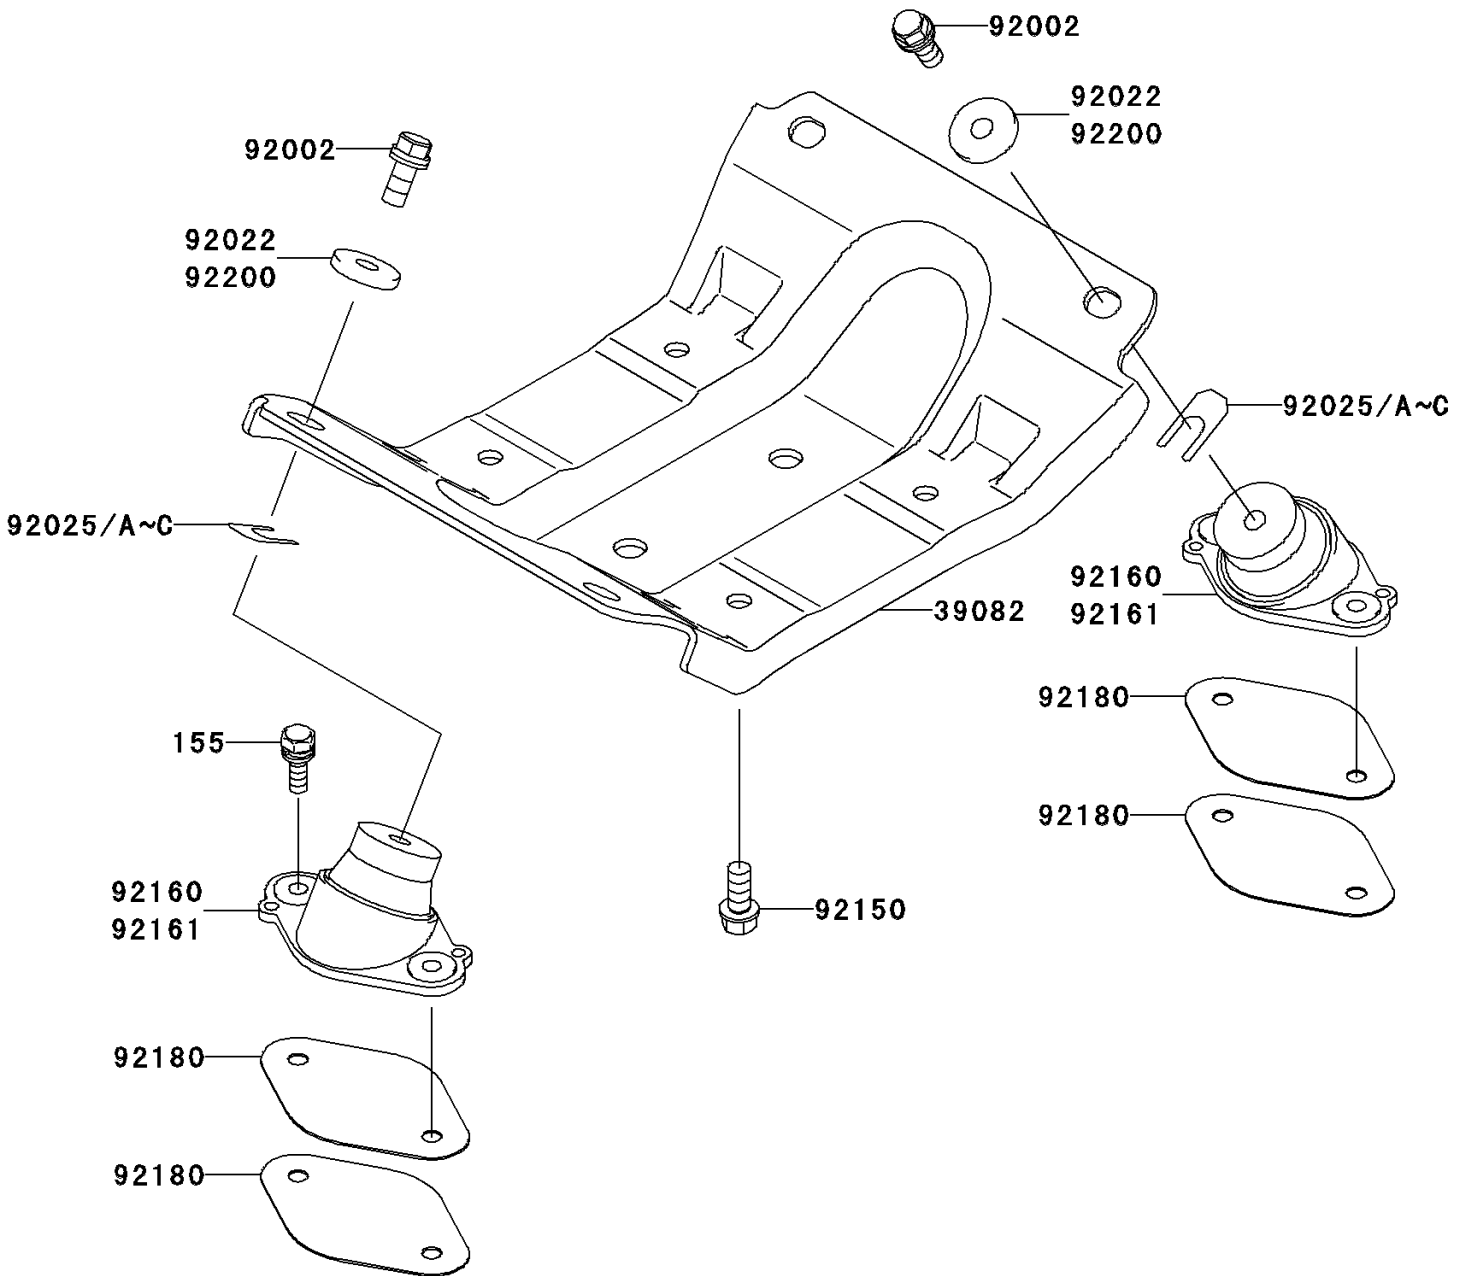

# 2007 800 SX-R PARTS DIAGRAM

Engine Mount

F3144

## 2007 800 SX-R PARTS LIST

### Engine Mount

ITEM NAME	PART NUMBER	QUANTITY
BOLT-WSP-SMALL,8X30 (Ref # 155)	155R0830	8
MOUNT-ENGINE (Ref # 39082)	39082-3723	1
BOLT,10X25 (Ref # 92002)	92002-3770	4
WASHER,32X10.5X4 (Ref # 92022)	92022-3023	4
SHIM,T=0.3MM (Ref # 92025)	92025-3705	AR
SHIM,T=0.5MM (Ref # 92025A)	92025-3706	AR
SHIM,T=1.0MM (Ref # 92025B)	92025-3707	AR
SHIM,T=1.5MM (Ref # 92025C)	92025-3708	AR
BOLT,10X25 (Ref # 92150)	92150-3818	4
DAMPER,ENGINE MOUNT (Ref # 92160)	92160-3761	4
SHIM,T=1.0 (Ref # 92180)	92180-3715	AR