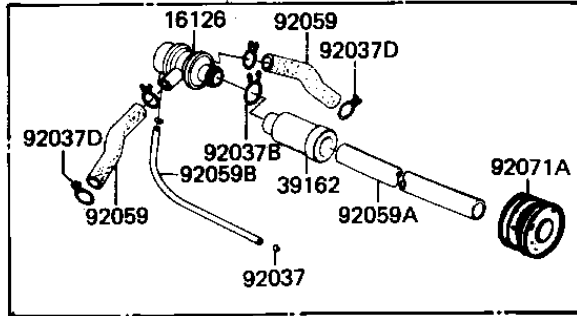

1981 GPz PARTS DIAGRAM

AIR CLEANER (KZ1100-B2)

E1130-0070

1981 GPz PARTS LIST

AIR CLEANER (KZ1100-B2)

ITEM NAME	PART NUMBER	QUANTITY
CLAMP,AIR CLEANER (Ref # 92037C)	92037-129	1
CLAMP,BREATHER TUBE (Ref # 92037D)	92037-213	4
TUBE,14X20X89 (Ref # 92059)	92059-1155	2
TUBE,14X20X320 (Ref # 92059A)	92059-1161	1
TUBE,VACUUM,LONG (Ref # 92059B)	92059-1162	1
TUBE,AIR FILTER BLEED (Ref # 92059C)	92059-1164	1
PLUG (Ref # 92066)	92066-1048	1
GROMMET,ID=4 (Ref # 92071)	92071-1041	4
GROMMET,AIR FILTER (Ref # 92071A)	92071-1042	1
SEAL,INTAKE SILENCER (Ref # 92093)	92093-1055	1