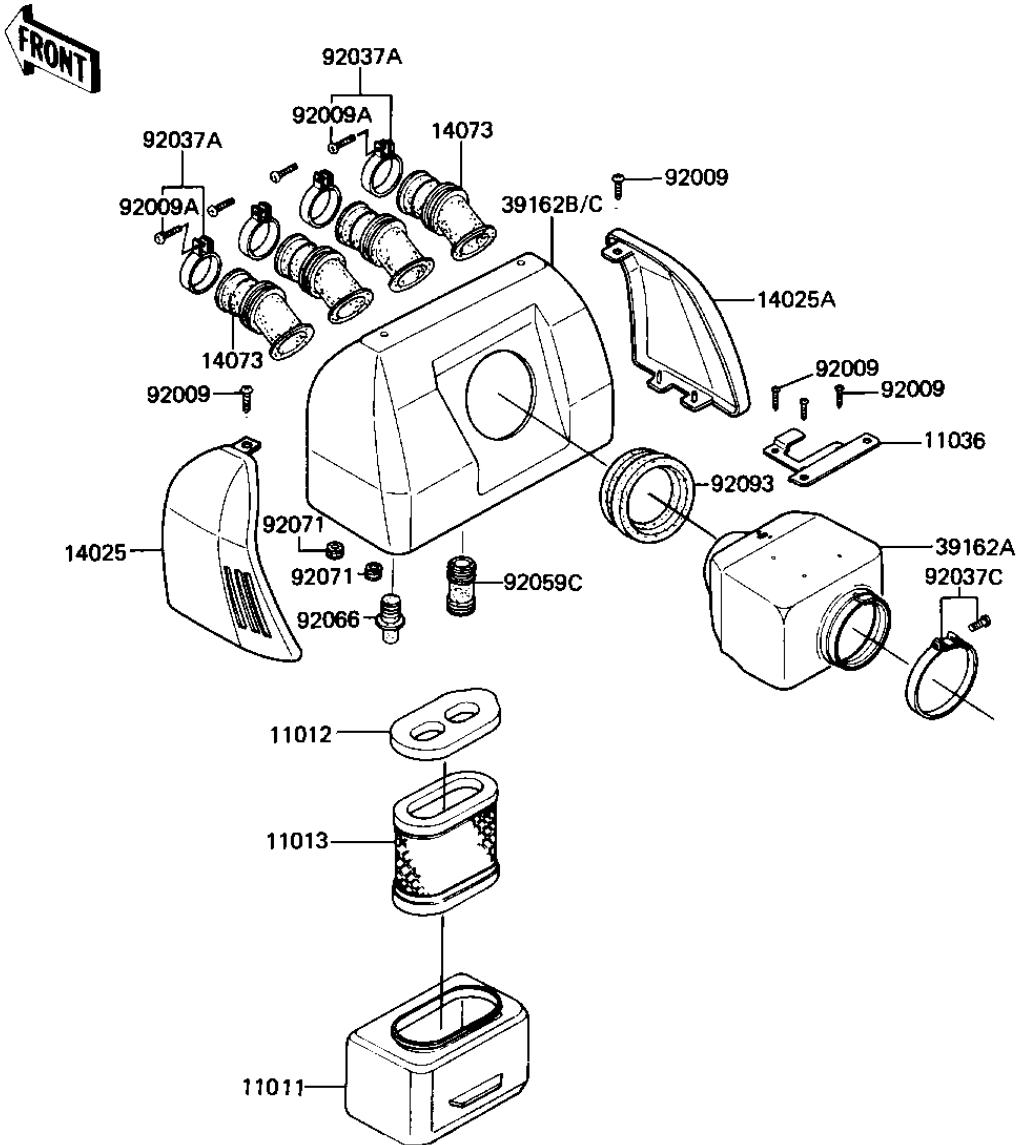

1981 GPz PARTS DIAGRAM

AIR CLEANER (KZ1100-B2)

E1130-0070

1981 GPz PARTS LIST

AIR CLEANER (KZ1100-B2)

ITEM NAME	PART NUMBER	QUANTITY
CLAMP,AIR CLEANER (Ref # 92037C)	92037-129	1
CLAMP,BREATHER TUBE (Ref # 92037D)	92037-213	4
TUBE,14X20X89 (Ref # 92059)	92059-1155	2
TUBE,14X20X320 (Ref # 92059A)	92059-1161	1
TUBE,VACUUM,LONG (Ref # 92059B)	92059-1162	1
TUBE,AIR FILTER BLEED (Ref # 92059C)	92059-1164	1
PLUG (Ref # 92066)	92066-1048	1
GROMMET,ID=4 (Ref # 92071)	92071-1041	4
GROMMET,AIR FILTER (Ref # 92071A)	92071-1042	1
SEAL,INTAKE SILENCER (Ref # 92093)	92093-1055	1