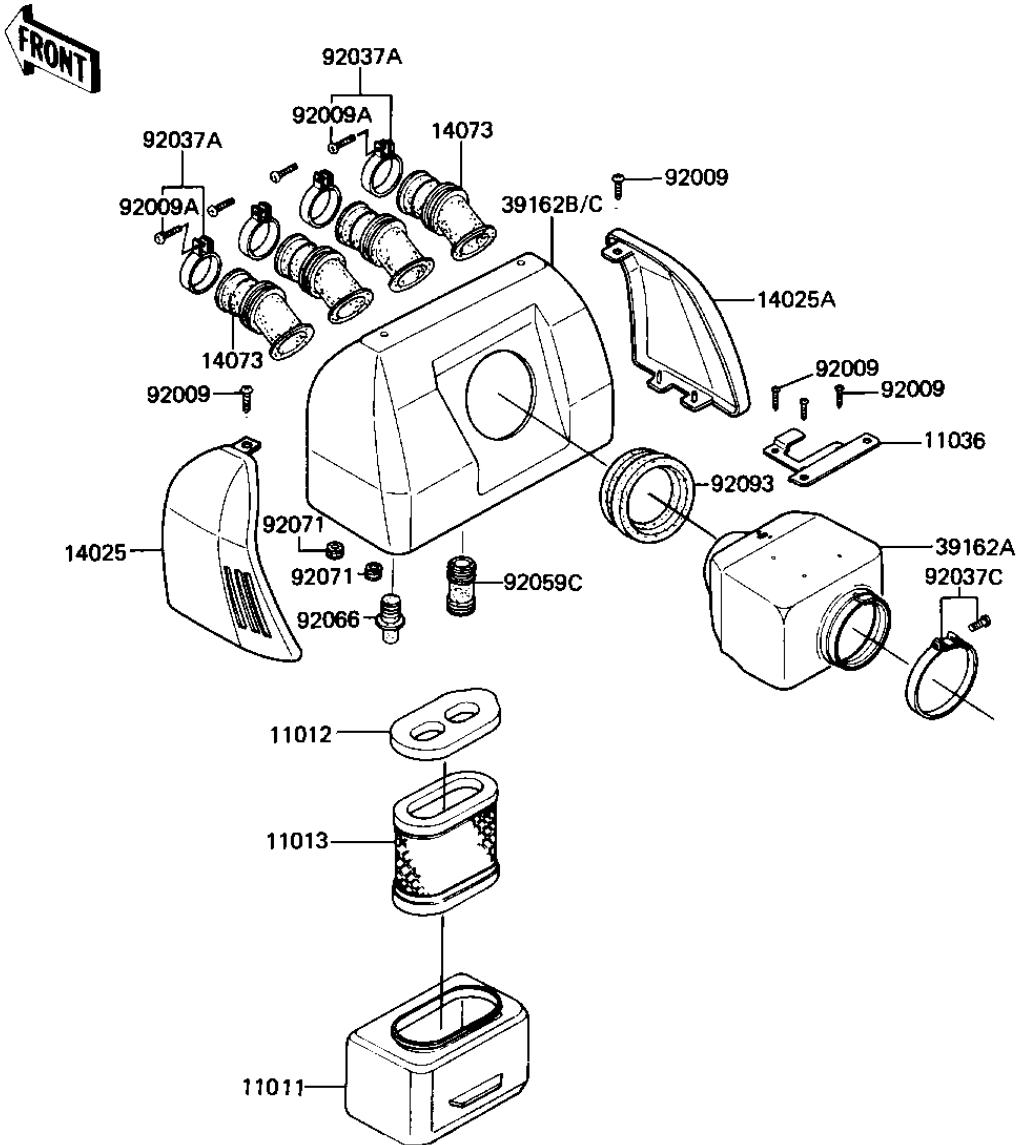

1982 GPz PARTS DIAGRAM

AIR CLEANER (KZ1100-B2)

E1130-0070

1982 GPz PARTS LIST

AIR CLEANER (KZ1100-B2)

ITEM NAME	PART NUMBER	QUANTITY
CASE-AIR FILTER (Ref # 11011)	11011-1074	1
CAP,AIR FILTER (Ref # 11012)	11012-1152	1
ELEMENT,AIR CLNR (Ref # 11013)	11013-1040	1
BRACKET-A,INTAKE SILE (Ref # 11036)	11036-1391	1
COVER,INT SILENCER,LH (Ref # 14025)	14025-1460	1
COVER,INT SILENCER,RH (Ref # 14025A)	14025-1461	1
DUCT,AIR FILTER (Ref # 14073)	14073-1054	4
VALVE ASSY,AIR SWITCH (Ref # 16126)	16126-1014	1
SILENCER (Ref # 39162)	39162-1003	1
SILENCER-INTAKE (Ref # 39162A)	39162-1005	1
SILENCER-INTAKE (Ref # 39162B)	39162-1006	1
SILENCER-INTAKE (Canada) (Ref # 39162C)	39162-1007	1
SCREW,TAPPING,5X12,BL (Ref # 92009)	92009-1138	5
SCREW,PAN HEAD (Ref # 92009A)	92011-037	4
CLAMP-PIPE (Ref # 92037)	92037-072	2
CLAMP,HOLDER (Ref # 92037A)	92037-077	4
CLAMP (Ref # 92037B)	92037-1076	1