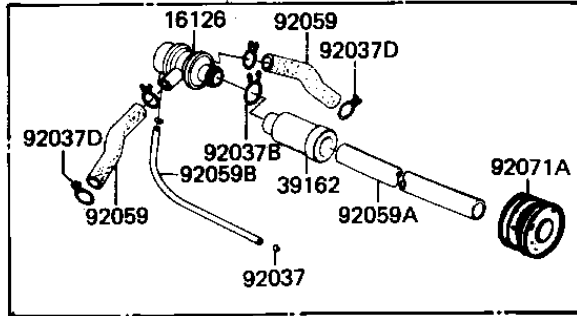

1982 GPz PARTS DIAGRAM

AIR CLEANER (KZ1100-B2)

E1130-0070

1982 GPz PARTS LIST

AIR CLEANER (KZ1100-B2)

ITEM NAME	PART NUMBER	QUANTITY
CASE-AIR FILTER (Ref # 11011)	11011-1074	1
CAP,AIR FILTER (Ref # 11012)	11012-1152	1
ELEMENT,AIR CLNR (Ref # 11013)	11013-1040	1
BRACKET-A,INTAKE SILE (Ref # 11036)	11036-1391	1
COVER,INT SILENCER,LH (Ref # 14025)	14025-1460	1
COVER,INT SILENCER,RH (Ref # 14025A)	14025-1461	1
DUCT,AIR FILTER (Ref # 14073)	14073-1054	4
VALVE ASSY,AIR SWITCH (Ref # 16126)	16126-1014	1
SILENCER (Ref # 39162)	39162-1003	1
SILENCER-INTAKE (Ref # 39162A)	39162-1005	1
SILENCER-INTAKE (Ref # 39162B)	39162-1006	1
SILENCER-INTAKE (Canada) (Ref # 39162C)	39162-1007	1
SCREW,TAPPING,5X12,BL (Ref # 92009)	92009-1138	5
SCREW,PAN HEAD (Ref # 92009A)	92011-037	4
CLAMP-PIPE (Ref # 92037)	92037-072	2
CLAMP,HOLDER (Ref # 92037A)	92037-077	4
CLAMP (Ref # 92037B)	92037-1076	1