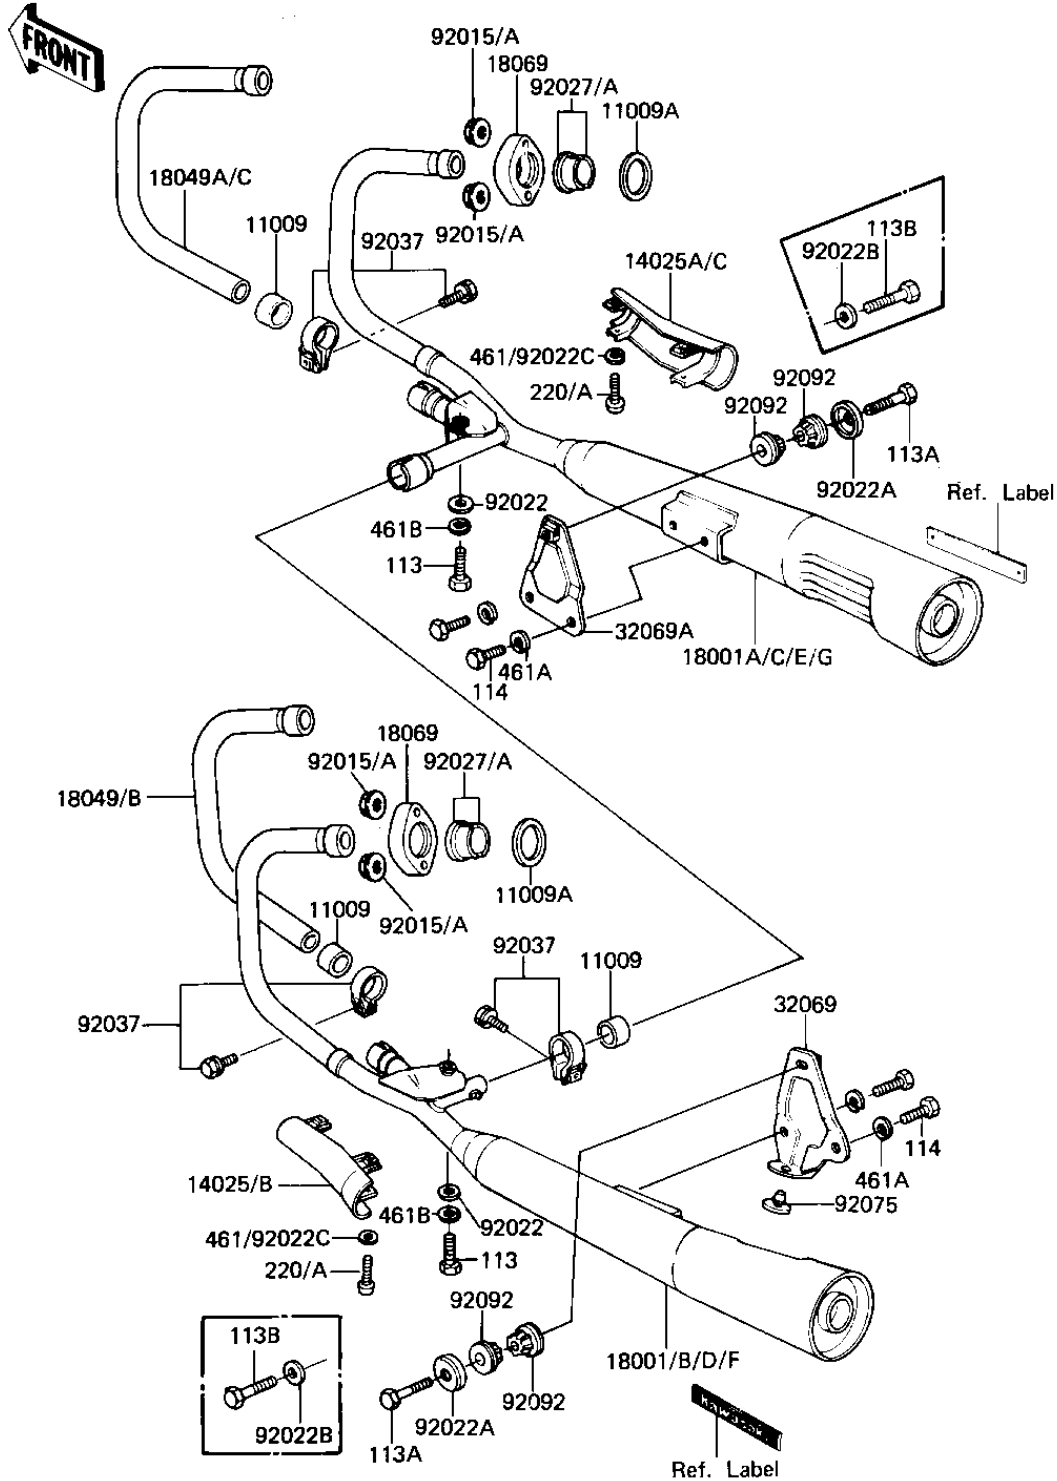

1982 GPz PARTS DIAGRAM

MUFFLERS

E1140-0092

1982 GPz PARTS LIST

MUFFLERS

ITEM NAME	PART NUMBER	QUANTITY
GASKET,MANIFOLD EXHAU (Ref # 11009)	11060-1068	3
GASKET,EXHAUST PIPE H (Ref # 11009A)	11009-1906	4
COVER,MUFFLER,LH,BLAC (Ref # 14025B)	14025-1397	1
COVER,MUFFLER,RH,BLAC (Ref # 14025C)	14025-1398	1
MUFFLER,LH,F.BLACK (Ref # 18001F)	18001-5082	1
MUFFLER,RH,F.BLACK (Ref # 18001G)	18001-5083	1
PIPE-EXHAUST,#2,BLACK (Ref # 18049B)	18049-1192	1
PIPE-EXHAUST,#3,BLACK (Ref # 18049C)	18049-1193	1
UNAVAILABLE IN PRICE BOOK (Ref # 18069)	18069-1049	4
BRACKET-MUFFLER,LH (Ref # 32069)	32069-1066	1
BRACKET-MUFFLER,RH (Ref # 32069A)	32069-1067	1
NUT,CAP,8MM,BLACK (Ref # 92015A)	92015-1174	8
WASHER,PLAIN (Ref # 92022)	92022-1022	2
WASHER,CUP TYPE,BLACK (Ref # 92022A)	92022-1313	2
WASHER-SPRING,6MM,BLA (Ref # 92022C)	461K0600	4
COLLAR,EXHAUST PIPE,B (Ref # 92027A)	92027-1457	8
CLAMP,MUFFLER,BLACK (Ref # 92037)	92037-1270	3
DAMPER RUBB MAIN STAD (Ref # 92075)	92075-015	1
UNAVAILABLE IN PRICE BOOK (Ref # 92092)	92092-4013	4
UNAVAILABLE IN PRICE BOOK (Ref # 113)	11381080	2
BOLT-SMALL-FINE,10X55 (Ref # 113A)	113J1055	2
BOLT-SMALL-UPSET,8X16 (Ref # 114)	115G0816	4
SCREW-PAN-CROS,6X45,B (Ref # 220A)	220C0645	4
WASHER SPRING 8MM (Ref # 461A)	461F0800	4
WASHER SPRING 10MM (Ref # 461B)	461F1000	2