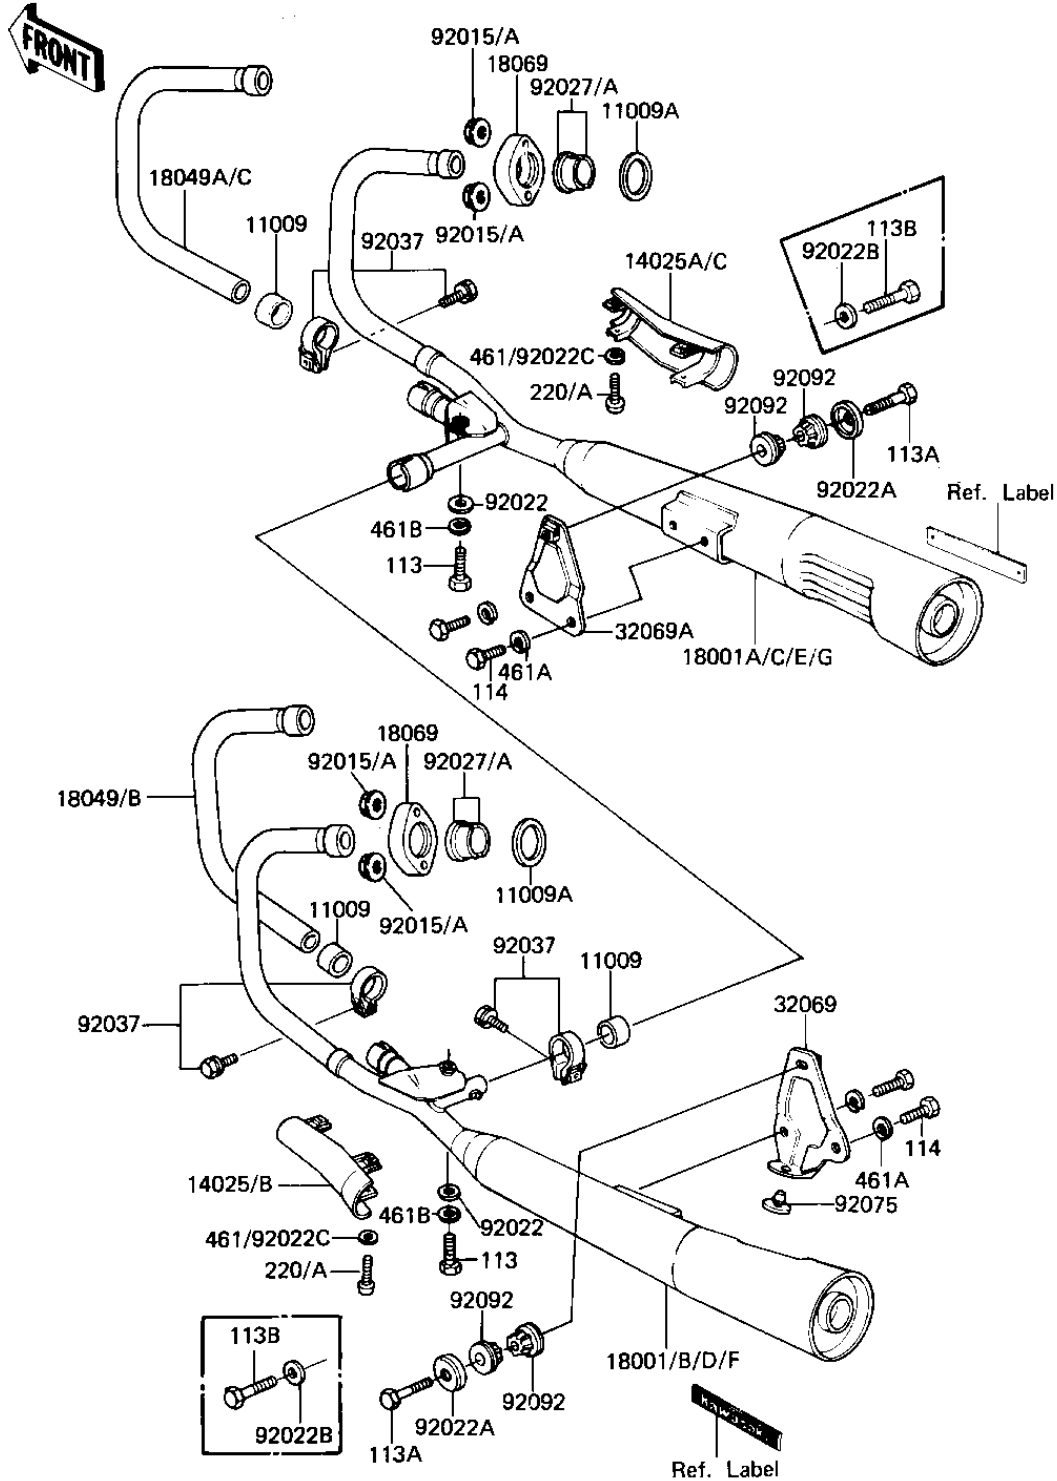

# 1982 GPz PARTS DIAGRAM

# 1982 GPz PARTS LIST

## MUFFLERS

ITEM NAME	PART NUMBER	QUANTITY
GASKET,MANIFOLD EXHAU (Ref # 11009)	11060-1068	3
GASKET,EXHAUST PIPE H (Ref # 11009A)	11009-1906	4
COVER,MUFFLER,LH,BLAC (Ref # 14025B)	14025-1397	1
COVER,MUFFLER,RH,BLAC (Ref # 14025C)	14025-1398	1
MUFFLER,LH,F.BLACK (Ref # 18001F)	18001-5082	1
MUFFLER,RH,F.BLACK (Ref # 18001G)	18001-5083	1
PIPE-EXHAUST,#2,BLACK (Ref # 18049B)	18049-1192	1
PIPE-EXHAUST,#3,BLACK (Ref # 18049C)	18049-1193	1
UNAVAILABLE IN PRICE BOOK (Ref # 18069)	18069-1049	4
BRACKET-MUFFLER,LH (Ref # 32069)	32069-1066	1
BRACKET-MUFFLER,RH (Ref # 32069A)	32069-1067	1
NUT,CAP,8MM,BLACK (Ref # 92015A)	92015-1174	8
WASHER,PLAIN (Ref # 92022)	92022-1022	2
WASHER,CUP TYPE,BLACK (Ref # 92022A)	92022-1313	2
WASHER-SPRING,6MM,BLA (Ref # 92022C)	461K0600	4
COLLAR,EXHAUST PIPE,B (Ref # 92027A)	92027-1457	8
CLAMP,MUFFLER,BLACK (Ref # 92037)	92037-1270	3
DAMPER RUBB MAIN STAD (Ref # 92075)	92075-015	1
UNAVAILABLE IN PRICE BOOK (Ref # 92092)	92092-4013	4
UNAVAILABLE IN PRICE BOOK (Ref # 113)	11381080	2
BOLT-SMALL-FINE,10X55 (Ref # 113A)	113J1055	2
BOLT-SMALL-UPSET,8X16 (Ref # 114)	115G0816	4
SCREW-PAN-CROS,6X45,B (Ref # 220A)	220C0645	4
WASHER SPRING 8MM (Ref # 461A)	461F0800	4
WASHER SPRING 10MM (Ref # 461B)	461F1000	2