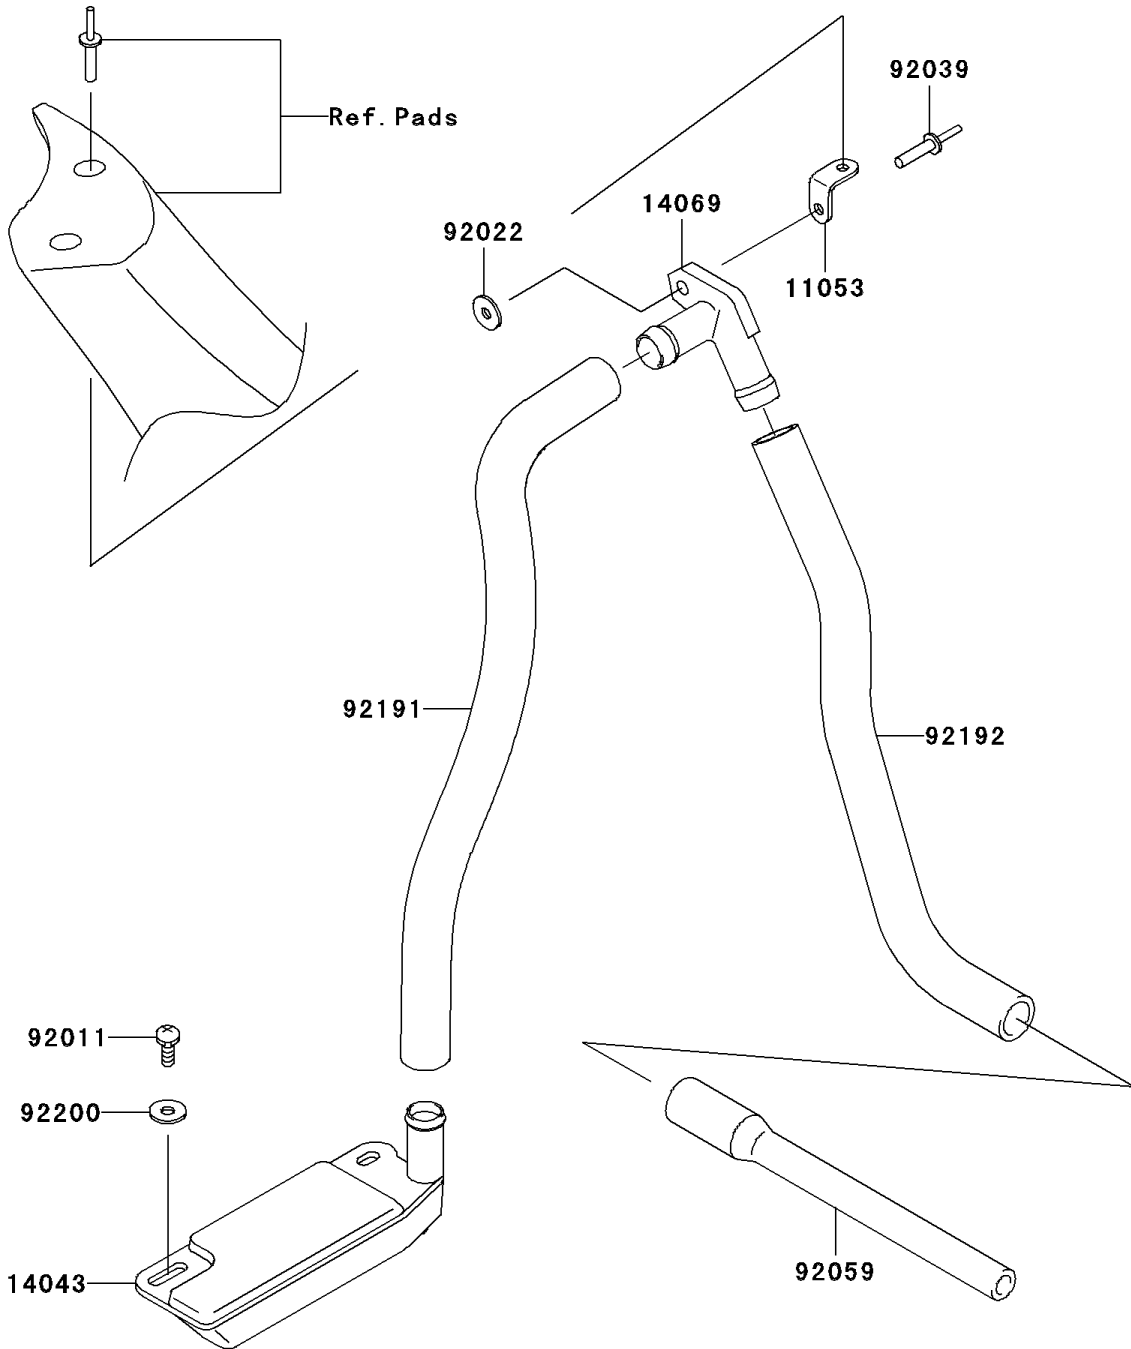

2007 800 SX-R PARTS DIAGRAM

Bilge System

F3145

2007 800 SX-R PARTS LIST

Bilge System

ITEM NAME	PART NUMBER	QUANTITY
BRACKET (Ref # 11053)	11053-3754	1
FILTER (Ref # 14043)	14043-3708	1
BREATHER (Ref # 14069)	14069-3708	1
SCREW,TAPPING (Ref # 92011)	92011-561	2
WASHER,5X16X1.5 (Ref # 92022)	92022-3041	1
RIVET (Ref # 92039)	92039-3775	1
TUBE,L=200 (Ref # 92059)	92059-3894	1
TUBE,BILGE (Ref # 92191)	92191-3975	1
TUBE (Ref # 92192)	92192-3706	1
WASHER,5.9X16X1.5 (Ref # 92200)	92200-3714	2