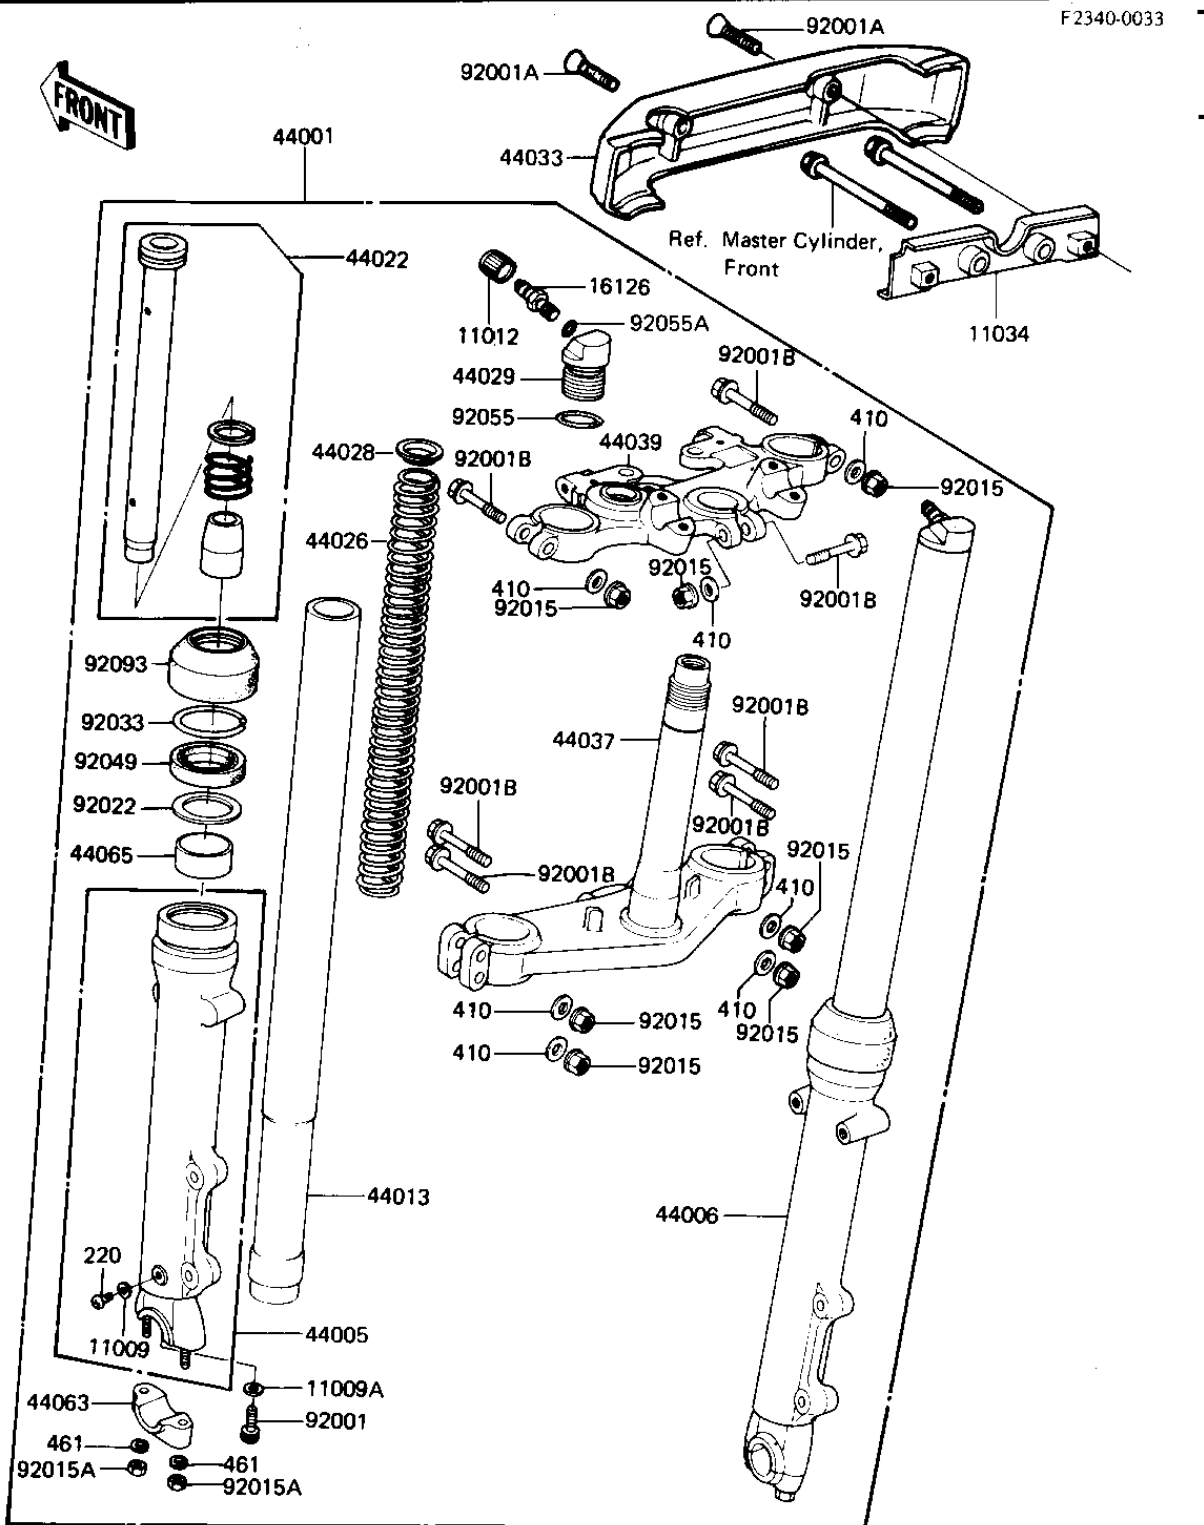

1982 GPz PARTS DIAGRAM

FRONT FORK (KZ1100-B1)

1982 GPz PARTS LIST

FRONT FORK (KZ1100-B1)

| ITEM NAME | PART NUMBER | QUANTITY |
|-------------------------------------|-------------|----------|
| GASKET FORK DRAIN PLG (Ref # 11009) | 44045-002 | 2 |
| GASKET,FORK CYLINDER (Ref # 11009A) | 44045-057 | 2 |
| CAP,AIR VALVE (Ref # 11012) | 11012-1241 | 2 |
| BRACKET,FORK COVER (Ref # 11034) | 11034-1842 | 1 |
| VALVE AIR (Ref # 16126) | 16126-1052 | 2 |
| FORK-FRONT (Ref # 44001) | 44001-1283 | 1 |
| TUBE,LH,FORK OUTER (Ref # 44005) | 44005-1072 | 1 |
| TUBE,RH,FORK OUTER (Ref # 44006) | 44006-1072 | 1 |
| PIPE-FORK INNER (Ref # 44013) | 44013-1066 | 2 |
| CYLINDER-FORK (Ref # 44022) | 44022-1062 | 2 |
| SPRING-FRONT FORK (Ref # 44026) | 44026-1115 | 2 |
| GUIDE,FORK SPRING (Ref # 44028) | 44028-1004 | 2 |
| SEAT-FORK SPRING (Ref # 44029) | 44029-1021 | 2 |
| COVER,FORK (Ref # 44033) | 44033-1053 | 1 |
| HOLDER-FORK UNDER (Ref # 44037) | 44037-1072 | 1 |
| HOLDER-FORK UPPER (Ref # 44039) | 44039-1045 | 1 |
| HOLDER-FRONT AXLE (Ref # 44063) | 44063-1006 | 2 |
| BUSHING-FRONT FORK,OU (Ref # 44065) | 44065-1091 | 2 |
| BOLT-FORK CYLINDER (Ref # 92001) | 44041-040 | 2 |
| SCREW-CSK-RD-CROS (Ref # 92001A) | 222C0518 | 2 |
| BOLT,FLANGED,8X57 (Ref # 92001B) | 92001-1358 | 7 |
| NUT-8MM (Ref # 92015) | 92015-1022 | 7 |
| NUT,LOCK,8MM (Ref # 92015A) | 92015-1124 | 4 |
| WASHER,FORK OUT PIPE (Ref # 92022) | 92022-1262 | 2 |
| SNAP RING,FORK OUTER (Ref # 92033) | 92033-1047 | 2 |
| SEAL-OIL,FORK OUTER T (Ref # 92049) | 92049-1295 | 2 |
| "O" RING,FORK TOP (Ref # 92055) | 92055-1051 | 2 |
| "O" RING,AIR VALVE (Ref # 92055A) | 92055-1094 | 2 |
| SEAL (Ref # 92093) | 92093-1051 | 2 |

1982 GPz PARTS LIST

FRONT FORK (KZ1100-B1)

| ITEM NAME | PART NUMBER | QUANTITY |
|--------------------------------|-------------|----------|
| SCREW PAN HEAD 4X8 (Ref # 220) | 220B0408 | 2 |
| WASHER PLAIN 8MM (Ref # 410) | 410B0800 | 7 |
| WASHER SPRING 8MM (Ref # 461) | 461F0800 | 4 |