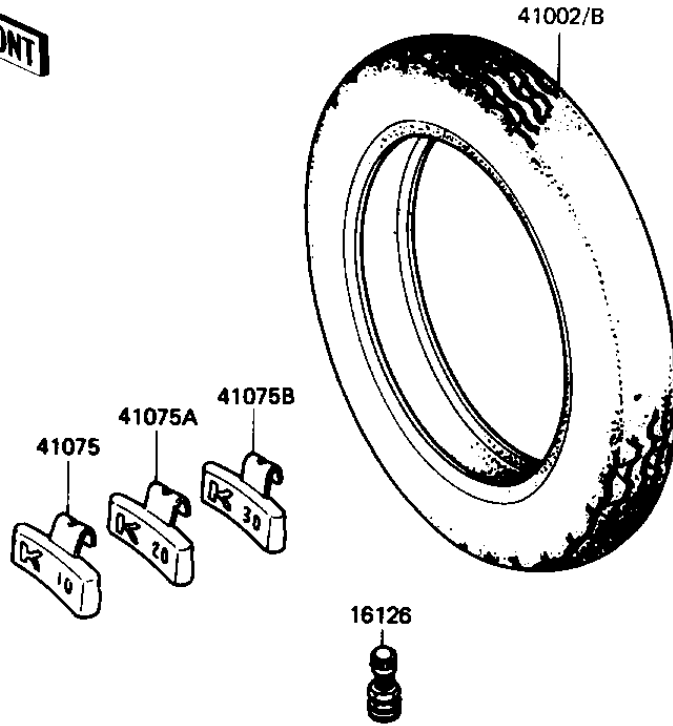

# 1982 GPz PARTS DIAGRAM

## TIRES

F2210-0046

## TIRES

ITEM NAME	PART NUMBER	QUANTITY
VALVE (Ref # 16126)	16126-1136	2
TIRE 110/90V19 K300 F (Ref # 41002B)	41002-1311	1
TIRE 120/90V-18K300 R (Ref # 41002C)	41002-1251	1
BALANCER-WHEEL,10G (Ref # 41075)	41075-1011	AR
BALANCER-WHEEL,20G (Ref # 41075A)	41075-1012	AR
BALANCER-WHEEL,30G (Ref # 41075B)	41075-1013	AR