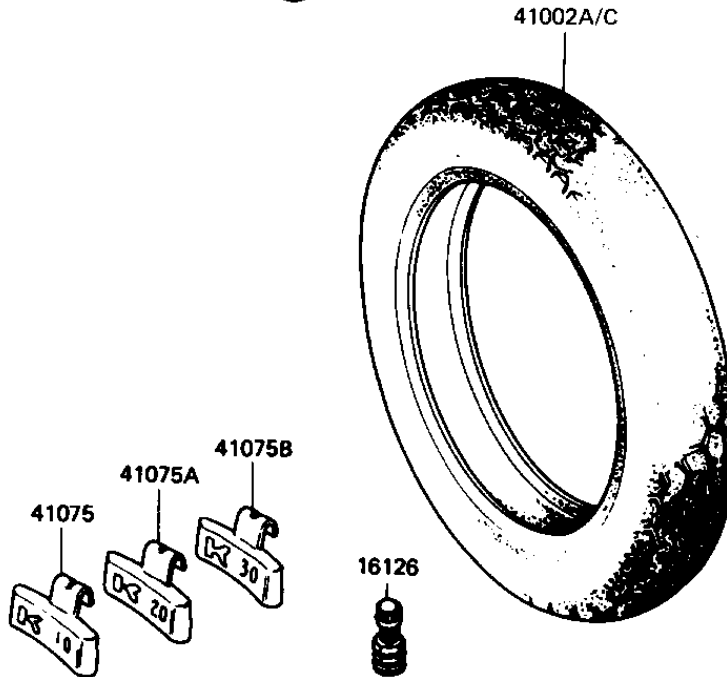

# 1982 GPz PARTS DIAGRAM

## TIRES

F2210-0046

## TIRES

ITEM NAME	PART NUMBER	QUANTITY
VALVE (Ref # 16126)	16126-1136	2
TIRE 110/90V19 K300 F (Ref # 41002B)	41002-1311	1
TIRE 120/90V-18K300 R (Ref # 41002C)	41002-1251	1
BALANCER-WHEEL,10G (Ref # 41075)	41075-1011	AR
BALANCER-WHEEL,20G (Ref # 41075A)	41075-1012	AR
BALANCER-WHEEL,30G (Ref # 41075B)	41075-1013	AR