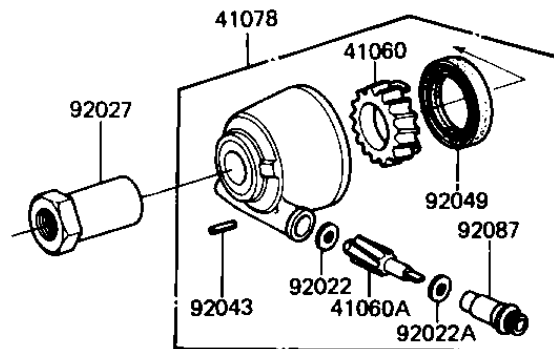

1982 GPz PARTS DIAGRAM

FRONT WHEEL/HUB

F2230-0054

1982 GPz PARTS LIST

FRONT WHEEL/HUB

ITEM NAME	PART NUMBER	QUANTITY
GEAR,SPEEDOMETER (Ref # 41060)	41059-026	1
PINION,SPEEDOMETER,9T (Ref # 41060A)	41060-1016	1
RECEIVER,SPEEDOMETER (Ref # 41064)	41064-1006	1
AXLE,FRONT (Ref # 41068)	41068-1031	1
WHEEL-ASSY,FR,SOLID,B (Ref # 41073A)	41073-1139-21	1
CASE-ASSY-METER GEAR, (Ref # 41078)	41078-1024	1
WASHER THRST SPD PINI (Ref # 92022)	41063-001	1
WASHER THRST SPD PINI (Ref # 92022A)	41063-001	1
COLLAR,FRONT AXLE (Ref # 92027)	41069-031	2
COLLAR,FR HUB L=55M/M (Ref # 92027A)	92027-1223	1
COLLAR,FR AXLE L=30MM (Ref # 92027B)	92027-1225	1
CIRCLIP,42MM (Ref # 92033)	92033-1041	2
PIN,SPRING (Ref # 92043)	41082-001	1
OIL SEAL,BJN30427-C3 (Ref # 92049)	92049-1057	1
OIL SEAL,AG1144AO (Ref # 92049A)	92049-1058	1
BUSHING,METER GEAR (Ref # 92087)	92087-1002	1
BEARING BALL #6302Z (Ref # 601)	601B6302Z	2