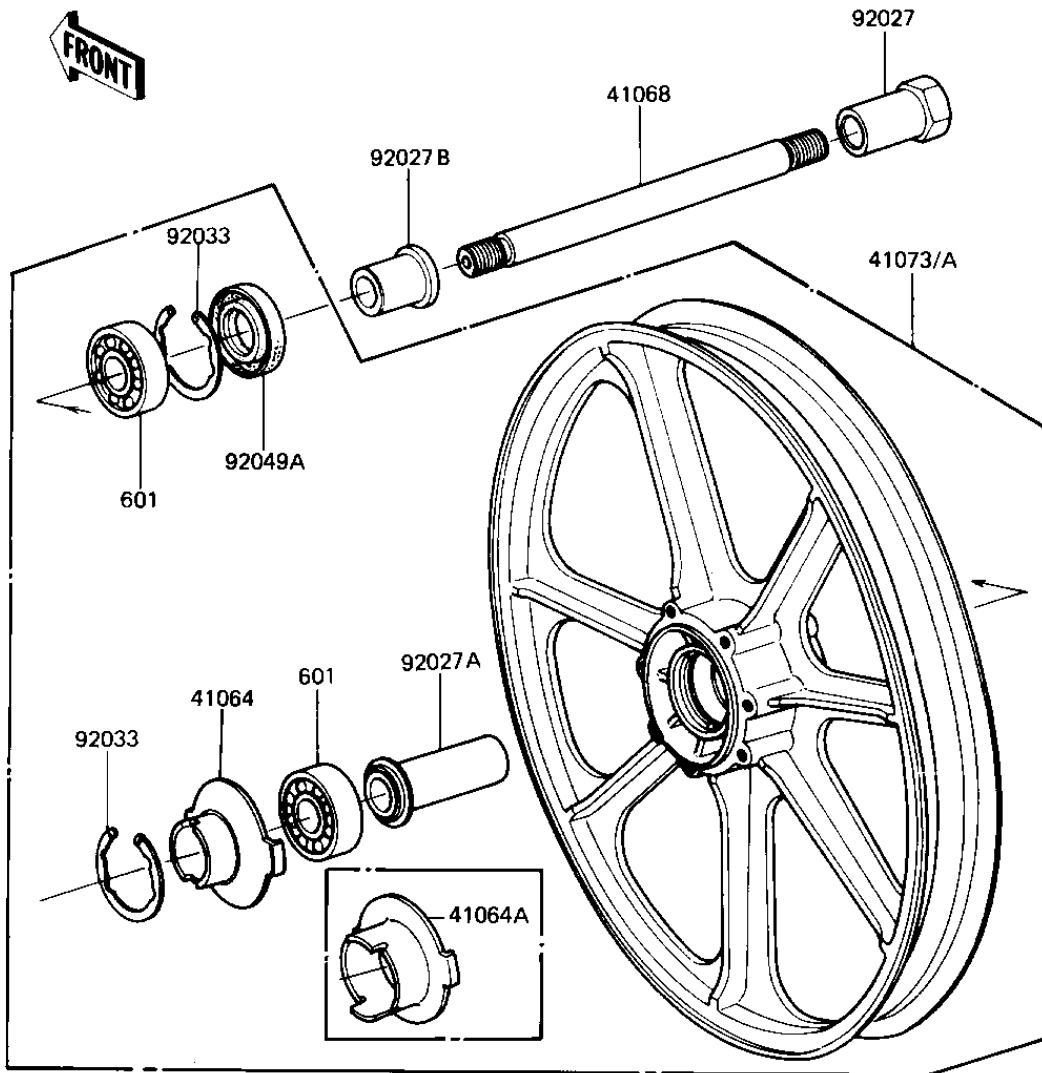

1982 GPz PARTS DIAGRAM

FRONT WHEEL/HUB

F2230-0054

1982 GPz PARTS LIST

FRONT WHEEL/HUB

ITEM NAME	PART NUMBER	QUANTITY
GEAR,SPEEDOMETER (Ref # 41060)	41059-026	1
PINION,SPEEDOMETER,9T (Ref # 41060A)	41060-1016	1
RECEIVER,SPEEDOMETER (Ref # 41064)	41064-1006	1
AXLE,FRONT (Ref # 41068)	41068-1031	1
WHEEL-ASSY,FR,SOLID,B (Ref # 41073A)	41073-1139-21	1
CASE-ASSY-METER GEAR, (Ref # 41078)	41078-1024	1
WASHER THRST SPD PINI (Ref # 92022)	41063-001	1
WASHER THRST SPD PINI (Ref # 92022A)	41063-001	1
COLLAR,FRONT AXLE (Ref # 92027)	41069-031	2
COLLAR,FR HUB L=55M/M (Ref # 92027A)	92027-1223	1
COLLAR,FR AXLE L=30MM (Ref # 92027B)	92027-1225	1
CIRCLIP,42MM (Ref # 92033)	92033-1041	2
PIN,SPRING (Ref # 92043)	41082-001	1
OIL SEAL,BJN30427-C3 (Ref # 92049)	92049-1057	1
OIL SEAL,AG1144AO (Ref # 92049A)	92049-1058	1
BUSHING,METER GEAR (Ref # 92087)	92087-1002	1
BEARING BALL #6302Z (Ref # 601)	601B6302Z	2