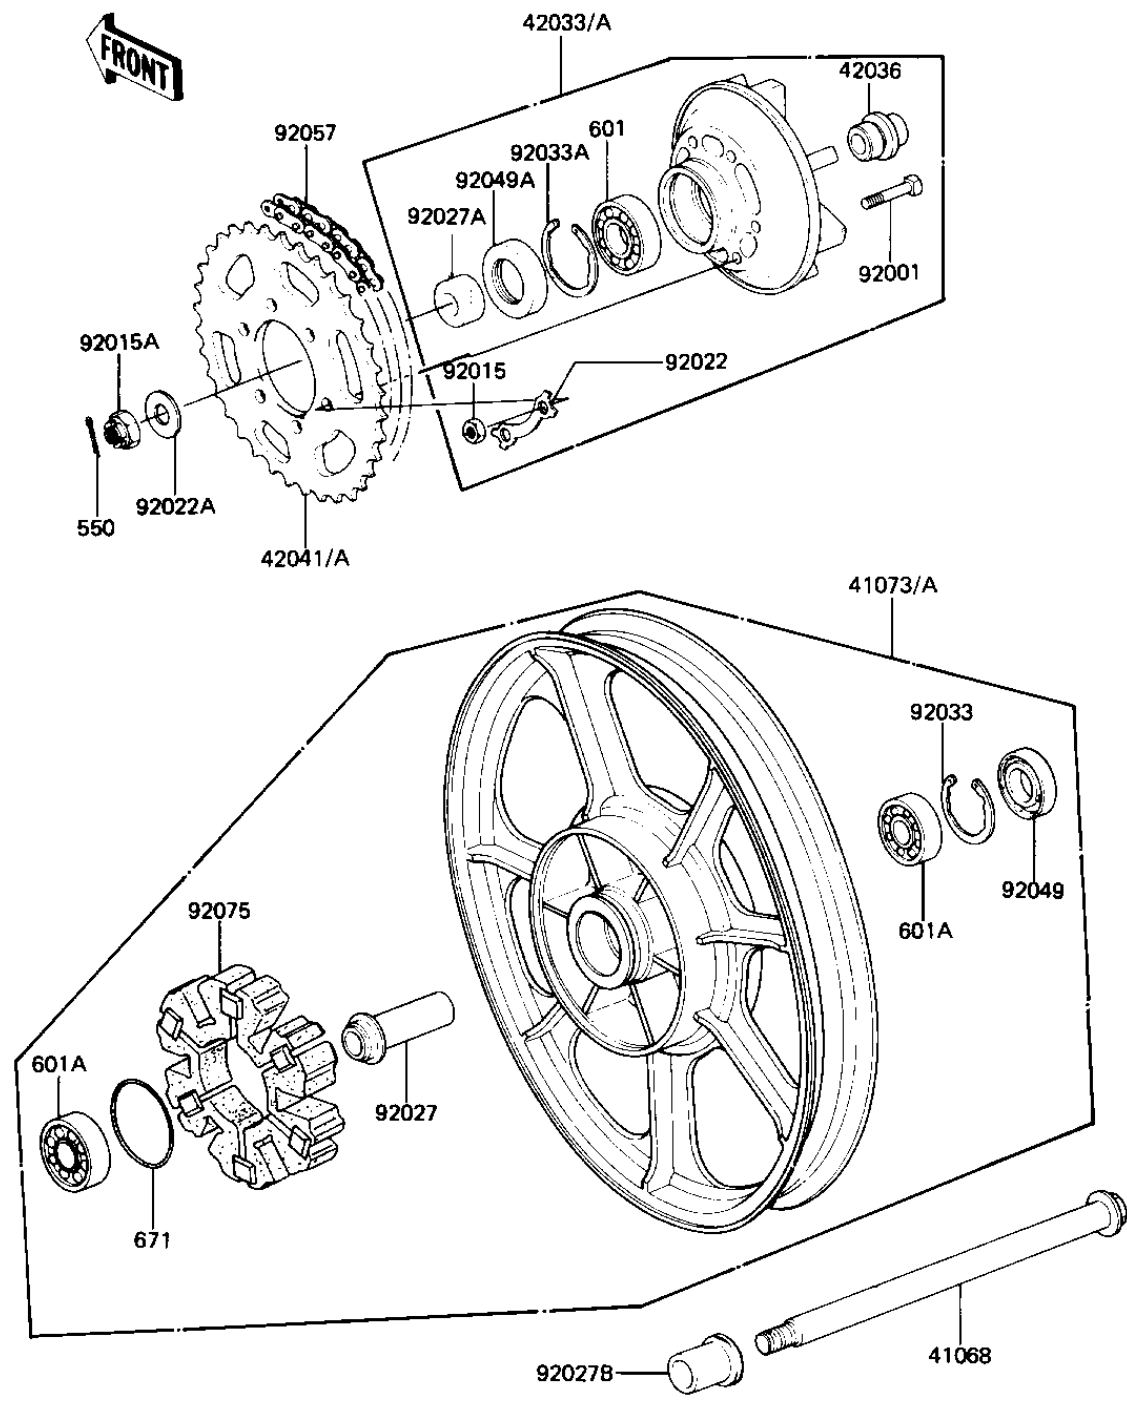

# 1982 GPz PARTS DIAGRAM

## REAR WHEEL/HUB/CHAIN

F2240-0068

# 1982 GPz PARTS LIST

## REAR WHEEL/HUB/CHAIN

ITEM NAME	PART NUMBER	QUANTITY
AXLE,RR,L=300 (Ref # 41068)	41068-1087	1
WHEEL-ASSY,RR,SOLID,B (Ref # 41073A)	41073-1141-21	1
COUPLING-ASSY,F.BLACK (Ref # 42033A)	42033-1048	1
SLEEVE,L=33 (Ref # 42036)	42036-1039	1
SPROCKET-HUB,42T,BLAC (Ref # 42041A)	42041-1106	1
BOLT (Ref # 92001)	92001-161	6
NUT 10MM (Ref # 92015)	42045-005	6
NUT CASTLE,18MM (Ref # 92015A)	42045-018	1
WASHER,LOCK (Ref # 92022)	92022-1212	3
WASHER,PLAIN,20MM (Ref # 92022A)	92022-248	1
COLLAR,L=89.5 (Ref # 92027)	92027-1286	1
COLLAR,20X40X18 (Ref # 92027A)	92027-1287	1
COLLAR,L=31 (Ref # 92027B)	92027-1288	1
RING,SNAP,56.2M/M (Ref # 92033)	92033-1043	1
CIRCLIP,62M/M (Ref # 92033A)	92033-1044	1
SEAL-OIL (Ref # 92049)	92049-1061	1
OIL SEAL (Ref # 92049A)	92050-027	1
DR CHAIN EK630 98L (Ref # 92057)	92057-1152	1
SHOCK DAMPER,REAR HUB (Ref # 92075)	42014-033	1
PIN-COTTER,4.0X35 (Ref # 550)	550D4035	1
BALL BEARING,#6206 (Ref # 601)	601B6206	1
BEARING,BALL,#6304ZZ (Ref # 601A)	601B6304ZZ	2
"0" RING,65MM (Ref # 671)	671B2565	1