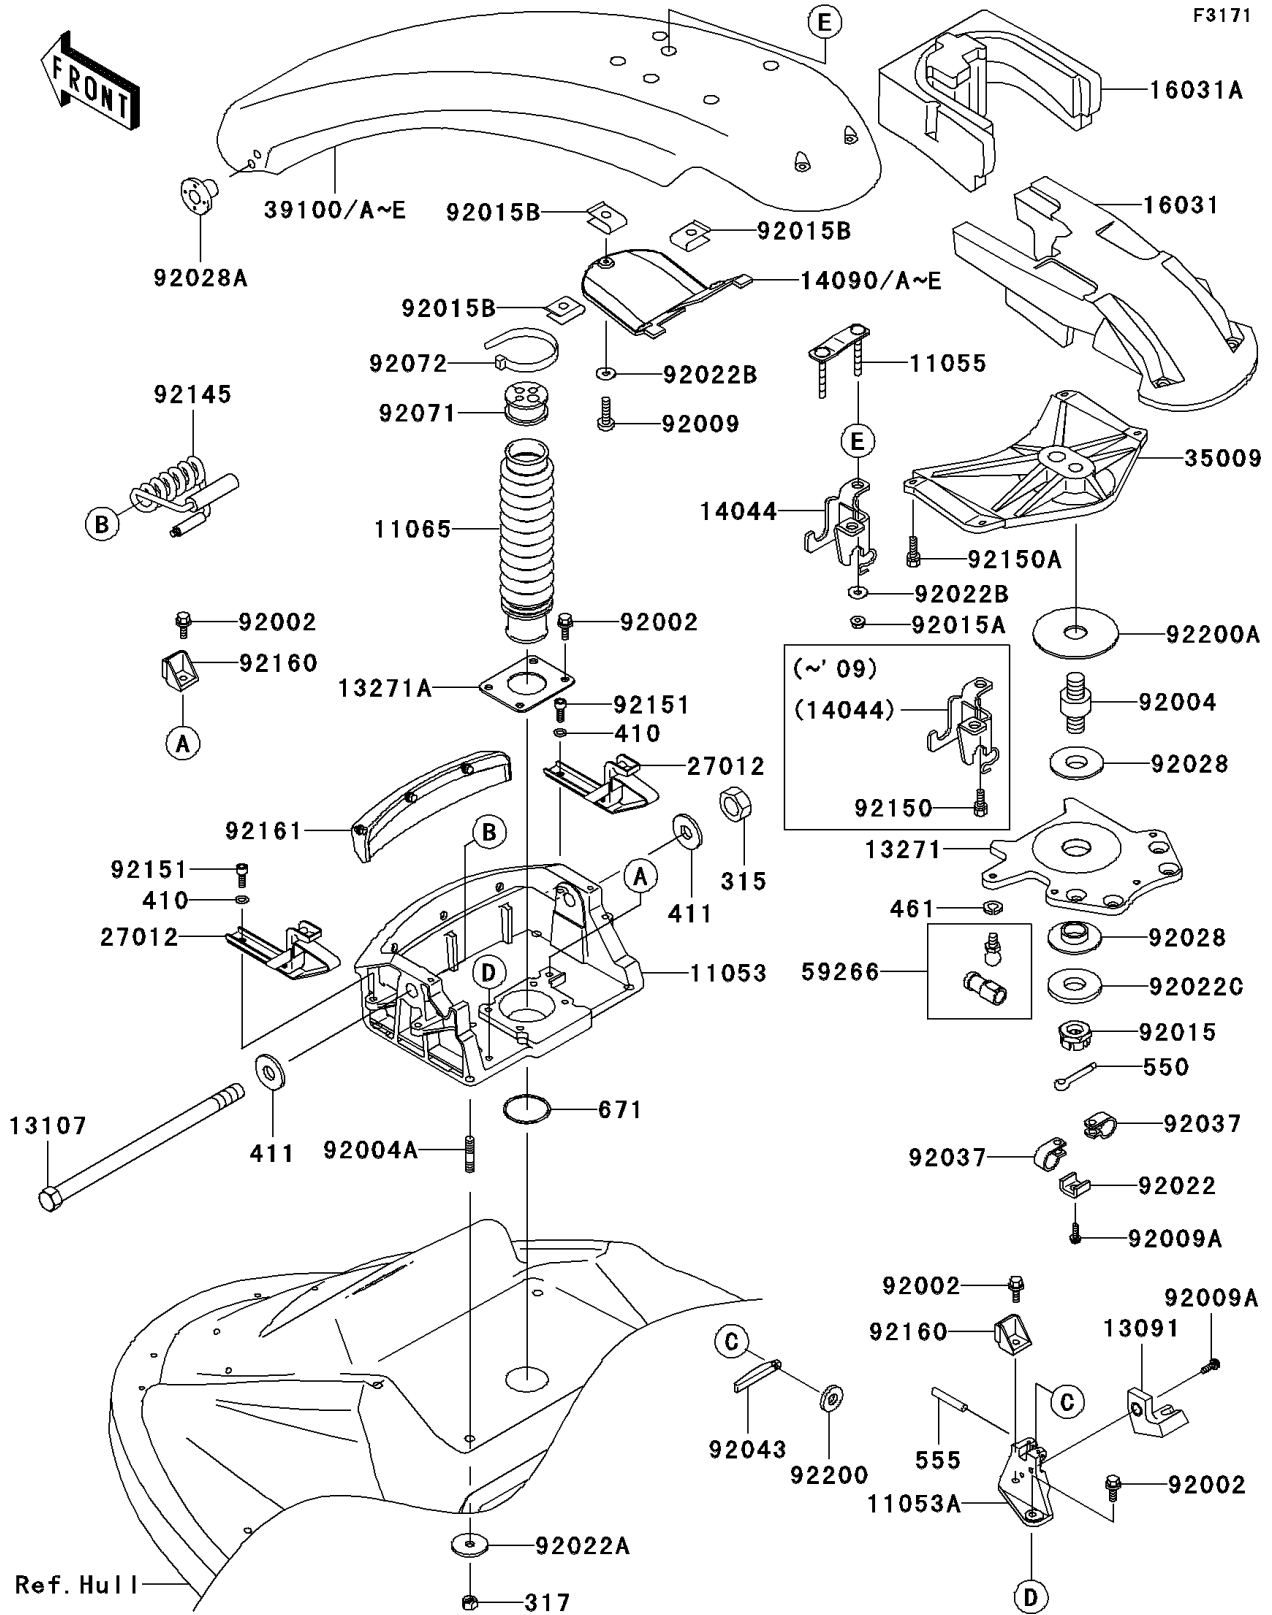

2007 800 SX-R PARTS DIAGRAM

Handle Pole

2007 800 SX-R PARTS LIST

Handle Pole

ITEM NAME	PART NUMBER	QUANTITY
BRACKET (Ref # 11053)	11053-3741	1
BRACKET (Ref # 11053A)	11053-3749	1
CAP (Ref # 11065)	11065-3726	1
HOLDER (Ref # 13091)	13091-3774	1
SHAFT (Ref # 13107)	13107-3781	1
PLATE (Ref # 13271)	13271-3845	1
PLATE (Ref # 13271A)	13271-3882	1
HOLDER-CABLE (Ref # 14044)	14044-3716	1
COVER,HANDLE POLE,L.GREEN (Ref # 14090D)	14090-3708-777	1
FLOAT,HANDLE POLE (Ref # 16031)	16031-3951	1
FLOAT,HANDLE POLE (Ref # 16031A)	16031-3952	1
HOOK (Ref # 27012)	27012-3859	2
BRACE (Ref # 35009)	35009-3712	1
POLE-COMP-HANDLE,L.GREEN (Ref # 39100C)	39100-3716-777	1
JOINT-BALL (Ref # 59266)	59266-3707	1
BOLT,6X16 (Ref # 92002)	92002-3728	7
STUD (Ref # 92004)	92004-3728	1
STUD,8X25 (Ref # 92004A)	92004-3756	4
SCREW,5X16 (Ref # 92009)	92009-3797	3
SCREW,5X16 (Ref # 92009A)	92009-3868	2
NUT,CASTLE,18MM (Ref # 92015)	92015-3006	1
NUT,CLIP,5MM (Ref # 92015B)	92015-3830	3
WASHER,CLAMP (Ref # 92022)	92022-3014	1
NUT-HEX-FINE,14MM (Ref # 315)	315R1400	1
NUT-HEX-SMALL (Ref # 317)	317R0800	4
WASHER-PLAIN-SMALL,6MM (Ref # 410)	410S0600	4
WASHER-PLAIN,14MM (Ref # 411)	411S1400	2
WASHER-SPRING,6MM (Ref # 461)	461S0600	1
PIN-COTTER,4X40 (Ref # 550)	550S4040	1