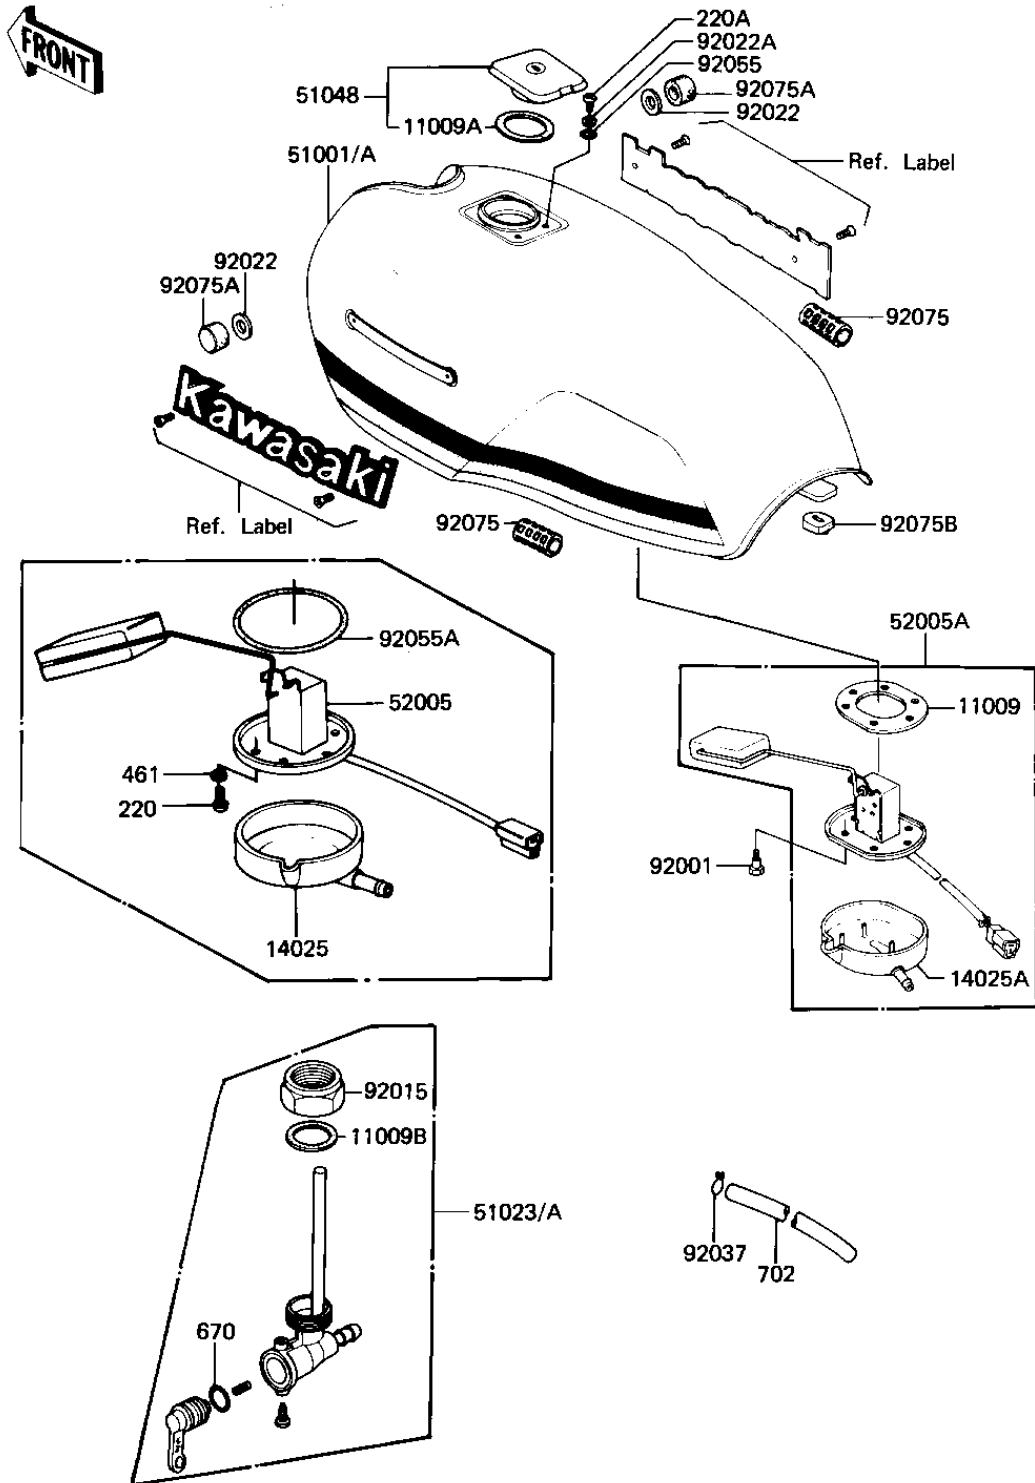

1981 GPz PARTS DIAGRAM

FUEL TANK

F2410-0101

1981 GPz PARTS LIST

FUEL TANK

ITEM NAME	PART NUMBER	QUANTITY
GASKET,FUEL TANK CAP (Ref # 11009A)	11009-1051	1
GASKET-FUEL COCK JNT. (Ref # 11009B)	92065-081	1
COVER,FUEL GAGE (Ref # 14025)	14025-1091	1
TANK-FUEL,F.RED (Ref # 51001)	51001-1077-B1	1
TAP ASSY,FUEL (Ref # 51023)	51023-1007	1
CAP-ASSY-TANK,FUEL (Ref # 51048)	51048-1015	1
GAUGE,FUEL (Ref # 52005)	52005-1018	1
FUEL COCK JOINT NUT (Ref # 92015)	51035-009	1
WASHER-PL-10.5X26X2.3 (Ref # 92022)	92022-044	2
WASHER,PLAIN (Ref # 92022A)	92022-1038	2
CLAMP,CHAIN OILER (Ref # 92037)	92037-147	1
"O" RING (Ref # 92055)	92055-1023	2
"O" RING (Ref # 92055A)	92055-1067	1
DAMPER RUBBER (Ref # 92075)	92075-084	2
DAMPER RUBBER,FL TANK (Ref # 92075A)	92075-125	2
DAMPER RUBBER FUEL TA (Ref # 92075B)	92075-295	1
SCREW PAN HEAD 5X8 (Ref # 220)	220B0508	5
SCREW PAN HEAD 5X10 (Ref # 220A)	220B0510	2
WASHER SPRING 5MM (Ref # 461)	461F0500	5
"O" RING, 10MM (Ref # 670)	670B2010	1
TUBE-BREATHER (BULK) (Ref # 702)	702A071000	1