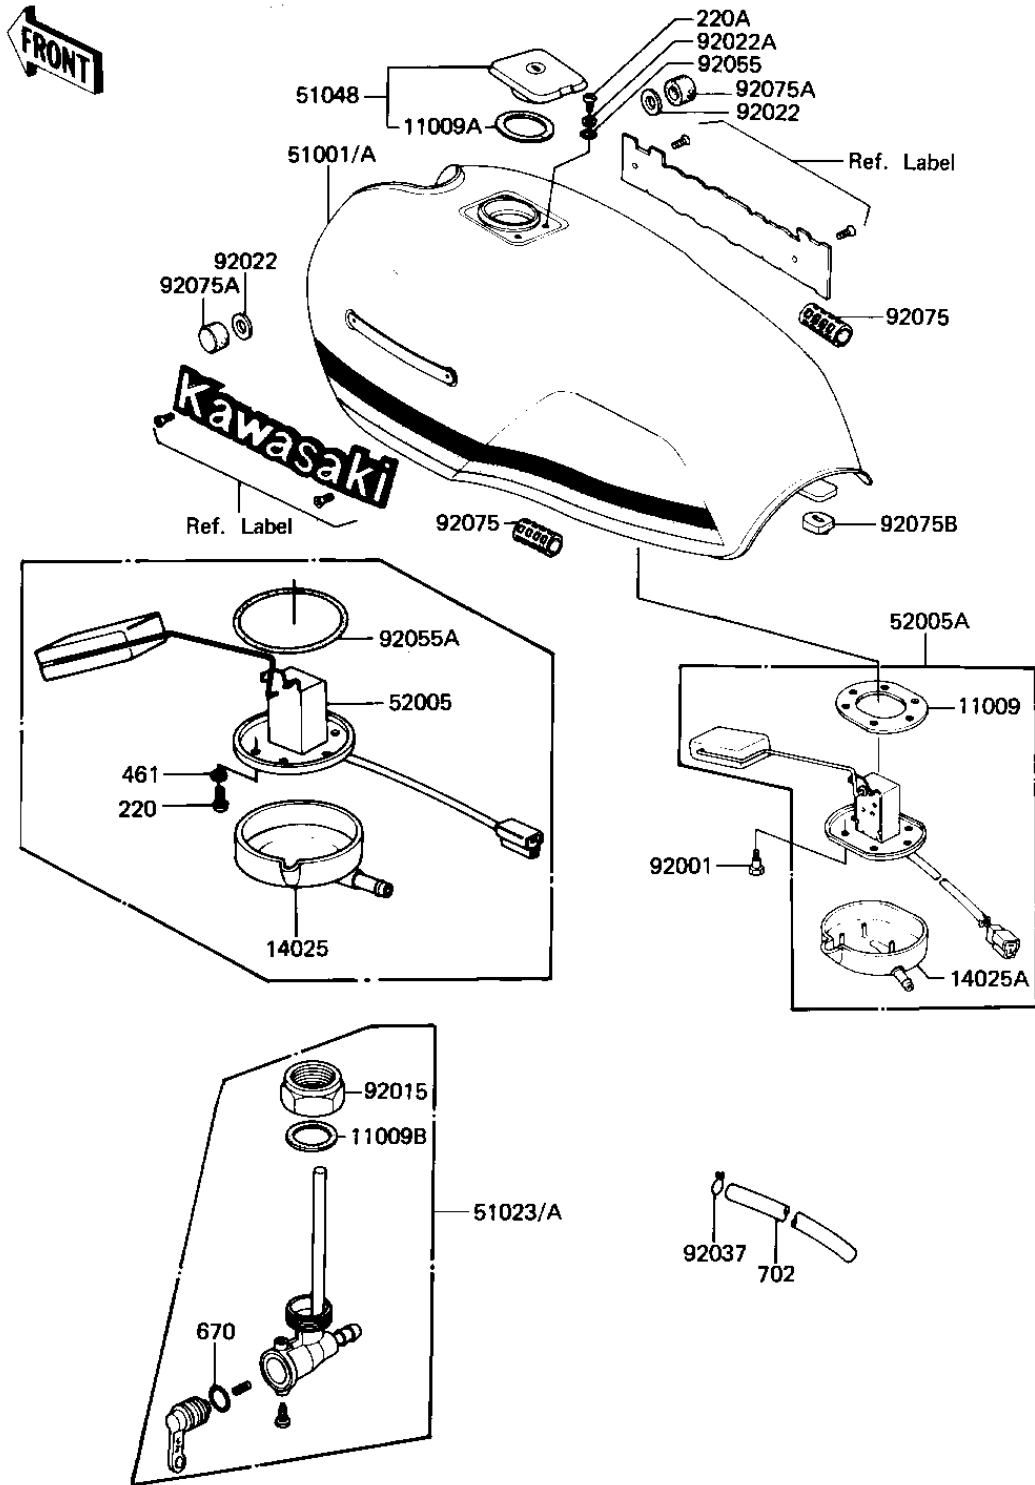

# 1982 GPz PARTS DIAGRAM

## FUEL TANK

F2410-0101

# 1982 GPz PARTS LIST

## FUEL TANK

ITEM NAME	PART NUMBER	QUANTITY
GASKET (Ref # 11009)	11009-1037	1
GASKET,FUEL TANK CAP (Ref # 11009A)	11009-1051	1
GASKET-FUEL COCK JNT. (Ref # 11009B)	92065-081	1
COVER,FUEL GAUGE (Ref # 14025A)	14024-1434	1
TANK-FUEL,F.RED (Ref # 51001A)	51001-1095-B1	1
TAP-ASSY-FUEL (Ref # 51023A)	51023-1101	1
CAP-ASSY-TANK,FUEL (Ref # 51048)	51048-1015	1
GAUGE,FUEL (Ref # 52005A)	52005-1026	1
BOLT,FUEL GAUGE FIT (Ref # 92001)	92001-1069	6
FUEL COCK JOINT NUT (Ref # 92015)	51035-009	1
WASHER-PL-10.5X26X2.3 (Ref # 92022)	92022-044	2
WASHER,PLAIN (Ref # 92022A)	92022-1038	2
CLAMP,CHAIN OILER (Ref # 92037)	92037-147	1
"O" RING (Ref # 92055)	92055-1023	2
DAMPER RUBBER (Ref # 92075)	92075-084	2
DAMPER RUBBER,FL TANK (Ref # 92075A)	92075-125	2
DAMPER RUBBER FUEL TA (Ref # 92075B)	92075-295	1
SCREW PAN HEAD 5X10 (Ref # 220A)	220B0510	2
"O" RING, 10MM (Ref # 670)	670B2010	1
TUBE-BREATHER (BULK) (Ref # 702)	702A071000	1