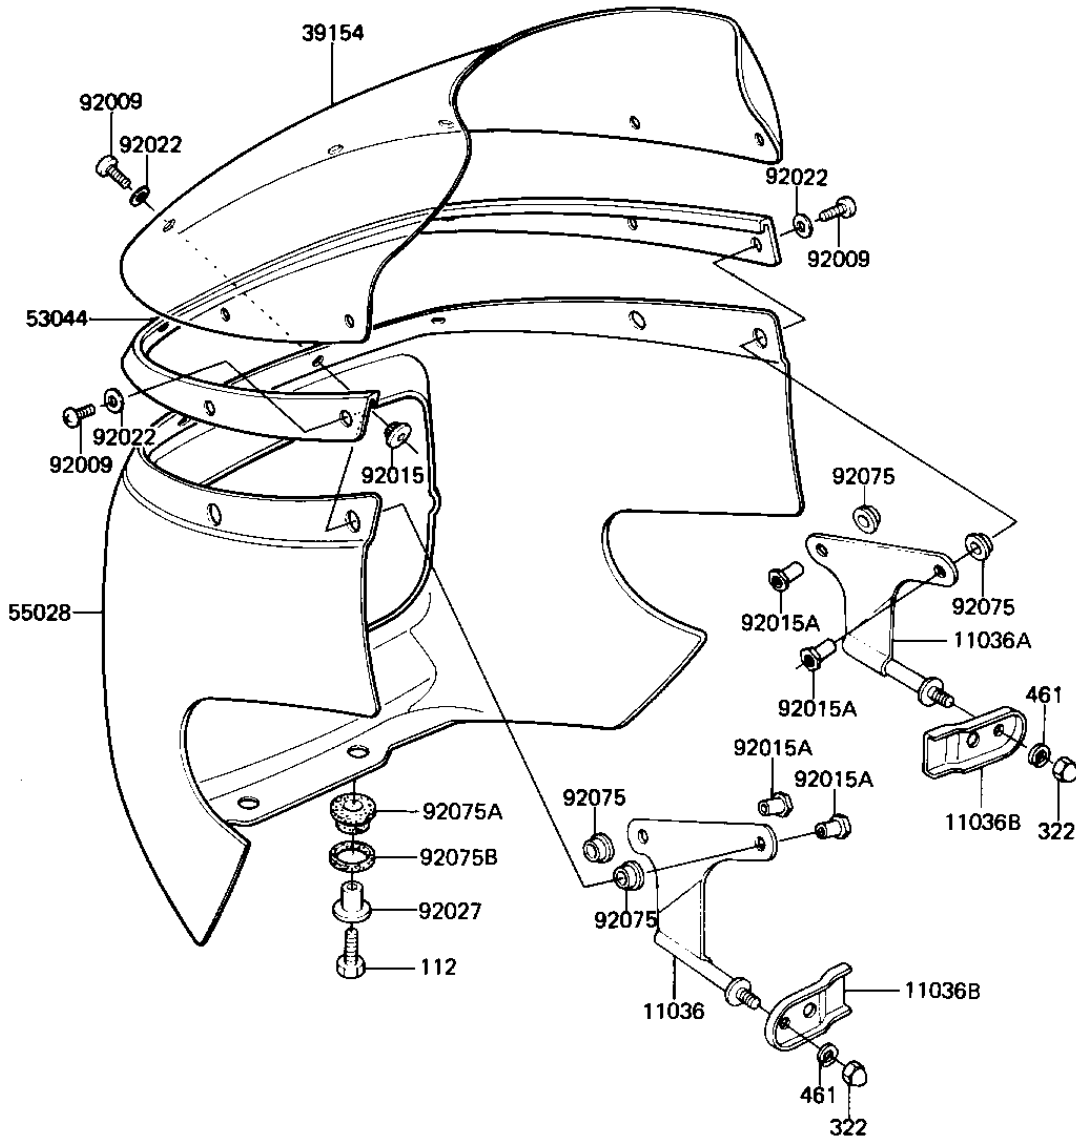

1982 GPz PARTS DIAGRAM

FAIRING

F2871-0005

I

1982 GPz PARTS LIST

FAIRING

ITEM NAME	PART NUMBER	QUANTITY
BRACKET-A,COWLING,LH, (Ref # 11036)	11036-1349	1
BRACKET-A,COWLING,RH, (Ref # 11036A)	11036-1350	1
BRACKET-A,COWLING (Ref # 11036B)	11036-1439	2
WINDSHIELD (Ref # 39154)	39154-1008	1
TRIM,COWLING (Ref # 53044)	53044-1036	1
COWLING,F.RED (Ref # 55028)	55028-1012-B1	1
SCREW-PAN-CROS,5X12,B (Ref # 92009)	220C0512	7
NUT,5M/M (Ref # 92015)	92015-1025	3
NUT,5MM (Ref # 92015A)	92015-1150	4
WASHER,PLAIN (Ref # 92022)	92022-1038	7
COLLAR,L=13.1,BLACK (Ref # 92027)	92027-1450	2
DAMPER,PILOT LAMP (Ref # 92075)	92075-1138	4
RUBBER,FENDER COVER (Ref # 92075A)	92075-174	2
DAMPER RUBBER (Ref # 92075B)	92075-175	2
BOLT-UPSET,6X25,BLACK (Ref # 112)	112C0625	2
NUT-CAP,6MM,BLACK (Ref # 322)	322C0600	2
WASHER-SPRING,6MM,BLA (Ref # 461)	461K0600	2