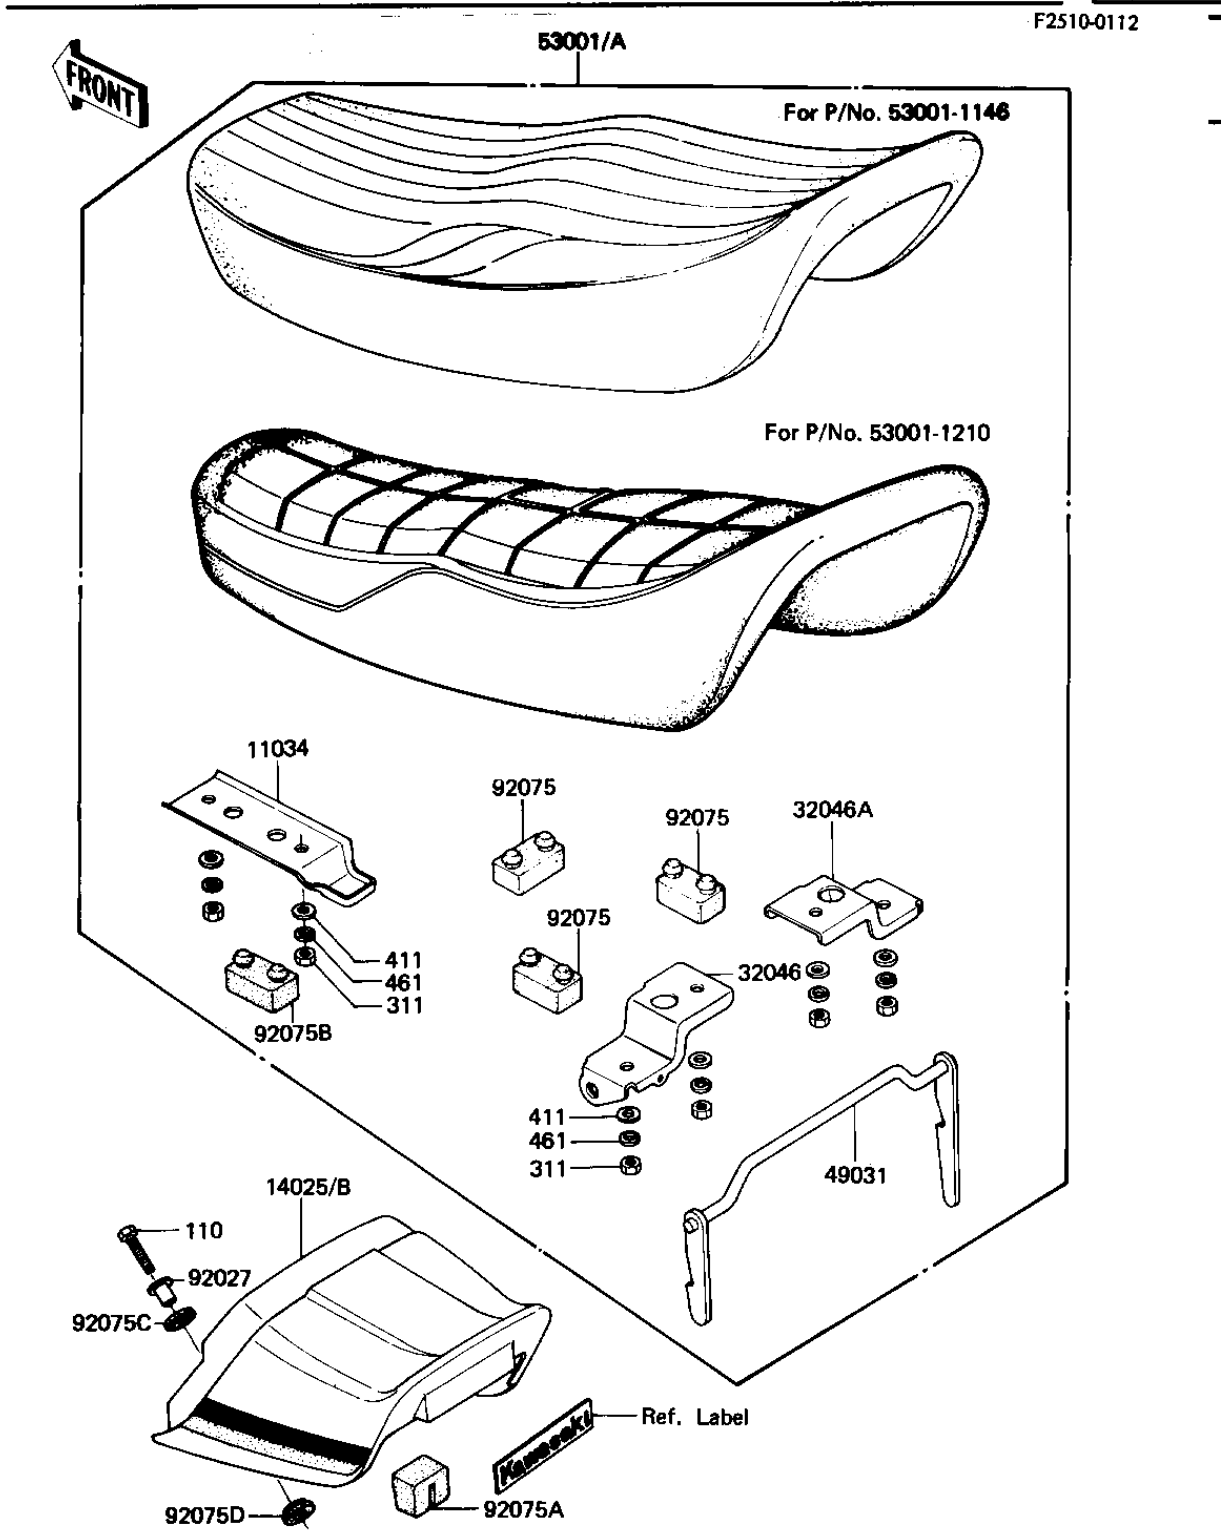

1982 GPz PARTS DIAGRAM

SEAT/SEAT COVER

I

1982 GPz PARTS LIST

SEAT/SEAT COVER

ITEM NAME	PART NUMBER	QUANTITY
BRACKET,SEAT,FR (Ref # 11034)	11034-1868	2
COVER,SEAT,F.RED (Ref # 14052B)	14025-5055-B1	1
BRACKET-SEAT,LH (Ref # 32046)	32046-1089	1
BRACKET-SEAT,RH (Ref # 32046A)	32046-1090	1
LATCH,SEAT (Ref # 49031)	49031-1006	1
SEAT-ASSY (Ref # 53001A)	53001-1210	1
COLLAR (Ref # 92027)	92027-251	2
DAMPER,SEAT,RR (Ref # 92075)	92075-1276	3
DAMPER,SEAT (Ref # 92075A)	92075-1313	1
DAMPER RUBBER,SEAT (Ref # 92075B)	92075-139	2
RUBBER,FENDER COVER (Ref # 92075C)	92075-174	2
DAMPER RUBBER (Ref # 92075D)	92075-175	2
BOLT-UPSET,6X20 (Ref # 110)	112G0620	2
NUT 6MM (Ref # 311)	311B0600	8
WASHER PLAIN 6MM (Ref # 411)	411B0600	8
WASHER SPRING 6MM (Ref # 461)	461F0600	8