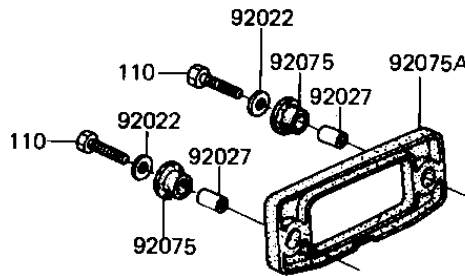

# 1982 GPz PARTS DIAGRAM

## TAILLIGHT

F2720-0094

## TAILLIGHT

ITEM NAME	PART NUMBER	QUANTITY
GASKET, TAIL LAMP (Ref # 11009)	11009-1221	1
LAMP-TAIL, BLACK (Ref # 23025A)	23025-1038	1
LENS, TAIL LAMP (Ref # 23026)	23026-1021	1
BODY-COMP-TAIL LAMP, B (Ref # 23027A)	23027-1025	1
WASHER 6.5X20X1.6T (Ref # 92022)	92022-125	2
COLLAR, 6.8X10X17.6 (Ref # 92027)	92027-1316	2
BULB, 12V 32/3CP (Ref # 92069)	92069-059	2
DAMPER RUBBER (Ref # 92075)	92075-1092	2
DAMPER (Ref # 92075A)	92075-1282	1
BOLT-UPSET (Ref # 110)	112G0625	2
SCREW-PAN-CROS (Ref # 220)	220C0465	2