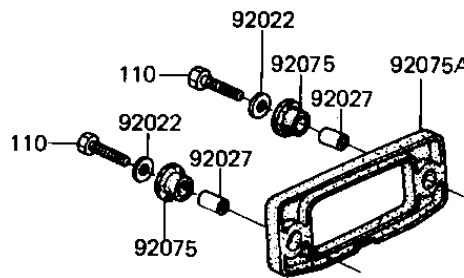

1982 GPz PARTS DIAGRAM

TAILLIGHT

F2720-0094

1982 GPz PARTS LIST

TAILLIGHT

ITEM NAME	PART NUMBER	QUANTITY
GASKET, TAIL LAMP (Ref # 11009)	11009-1221	1
LAMP-TAIL, BLACK (Ref # 23025A)	23025-1038	1
LENS, TAIL LAMP (Ref # 23026)	23026-1021	1
BODY-COMP-TAIL LAMP, B (Ref # 23027A)	23027-1025	1
WASHER 6.5X20X1.6T (Ref # 92022)	92022-125	2
COLLAR, 6.8X10X17.6 (Ref # 92027)	92027-1316	2
BULB, 12V 32/3CP (Ref # 92069)	92069-059	2
DAMPER RUBBER (Ref # 92075)	92075-1092	2
DAMPER (Ref # 92075A)	92075-1282	1
BOLT-UPSET (Ref # 110)	112G0625	2
SCREW-PAN-CROS (Ref # 220)	220C0465	2