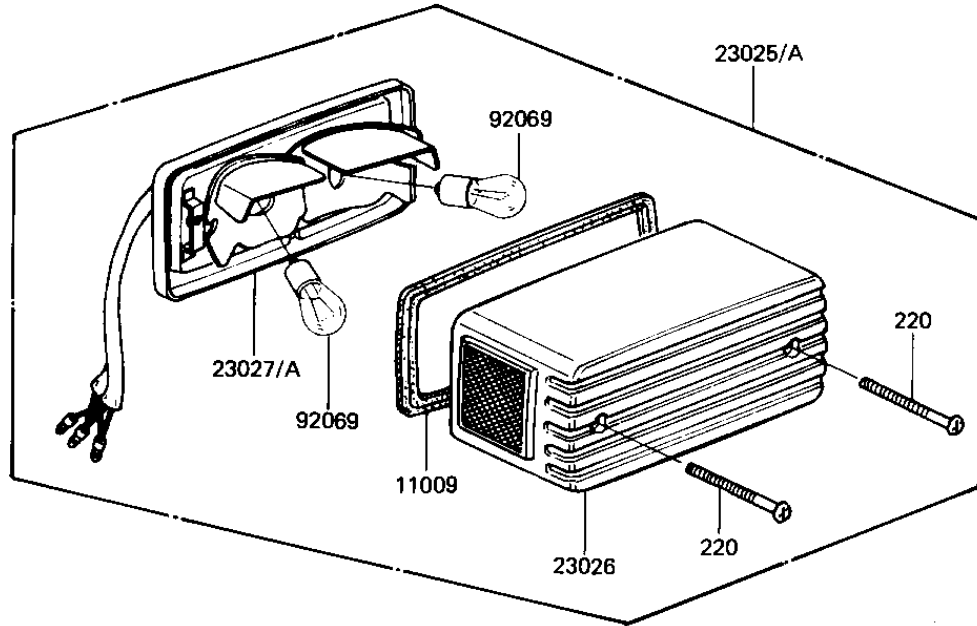

1982 GPz PARTS DIAGRAM

TAILLIGHT

F2720-0094

1982 GPz PARTS LIST

TAILLIGHT

ITEM NAME	PART NUMBER	QUANTITY
GASKET, TAIL LAMP (Ref # 11009)	11009-1221	1
LAMP-TAIL, BLACK (Ref # 23025A)	23025-1038	1
LENS, TAIL LAMP (Ref # 23026)	23026-1021	1
BODY-COMP-TAIL LAMP, B (Ref # 23027A)	23027-1025	1
WASHER 6.5X20X1.6T (Ref # 92022)	92022-125	2
COLLAR, 6.8X10X17.6 (Ref # 92027)	92027-1316	2
BULB, 12V 32/3CP (Ref # 92069)	92069-059	2
DAMPER RUBBER (Ref # 92075)	92075-1092	2
DAMPER (Ref # 92075A)	92075-1282	1
BOLT-UPSET (Ref # 110)	112G0625	2
SCREW-PAN-CROS (Ref # 220)	220C0465	2