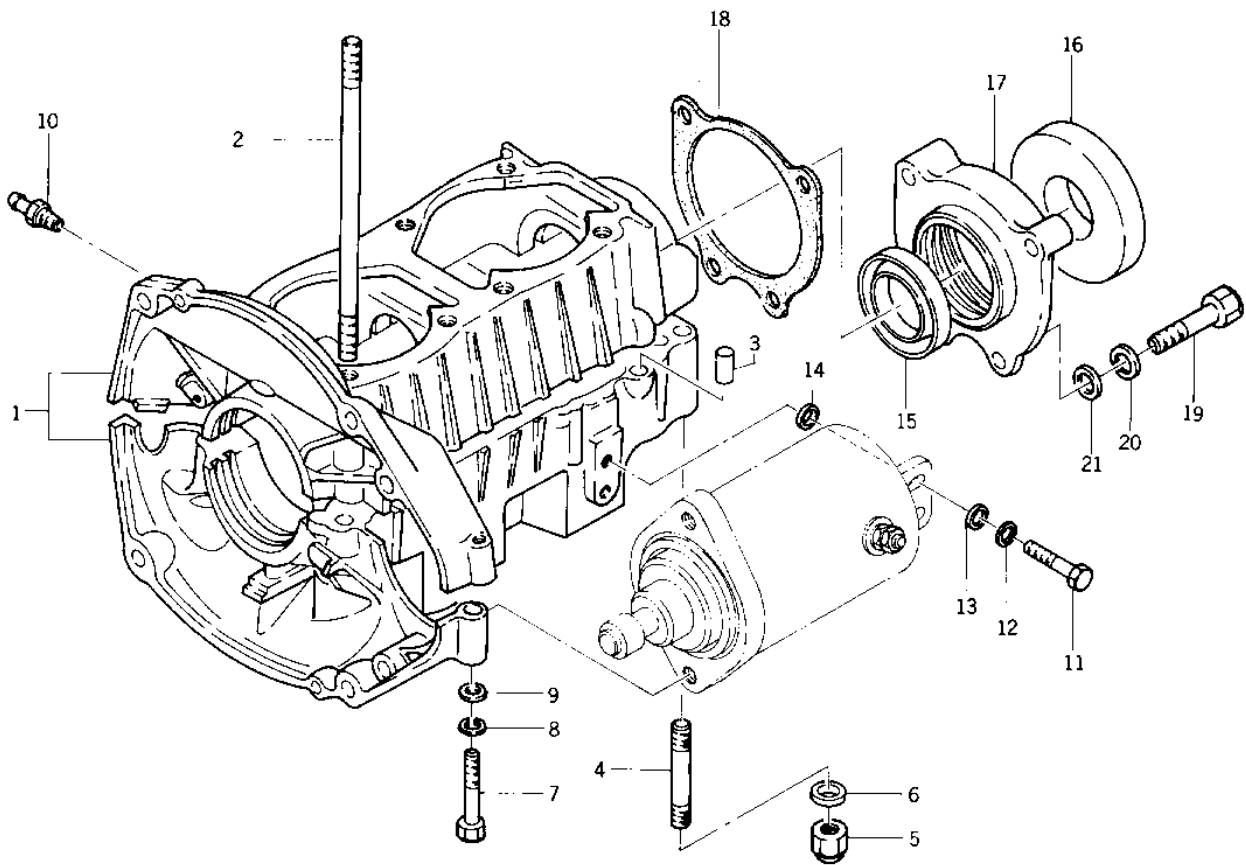

1976 JS400 PARTS DIAGRAM

CRANKCASE

1976 JS400 PARTS LIST

CRANKCASE

ITEM NAME	PART NUMBER	QUANTITY
CRANK CASE ASS'Y (Ref # 1)	14001-519-9G	1
.STUD (Ref # 2)	92004-507	8
.PIN-DOWEL (Ref # 3)	92042-007	2
.STUD (Ref # 4)	92004-514	10
.NUT 8M/M (Ref # 5)	92015-503	10
.WASHER (Ref # 6)	410S0800	10
.BOLT 6X40 (Ref # 7)	110R0640	1
.WASHER-SPRING,6MM (Ref # 8)	461S0600	1
.WASHER (Ref # 9)	410S0600	1
JOINT,PULS (Ref # 10)	59071-506	1
BOLT 6X20 (Ref # 11)	110R0620	2
WASHER-SPRING,6MM (Ref # 12)	461S0600	2
WASHER (Ref # 13)	410S0600	2
WASHER (Ref # 14)	410S0600	AR
SEAL,OIL DC305513 (Ref # 15)	92050-512	1
SEAL,OIL SCY547410 (Ref # 16)	92050-508	1
HOUSING,OIL SEAL (Ref # 17)	23072-513-9G	1
GASKET,HOUSING (Ref # 18)	92065-515	1
BOLT,8X38 (Ref # 19)	92001-3017	4
WASHER SPRING 8MM (Ref # 20)	461S0800	4
WASHER (Ref # 21)	410S0800	4