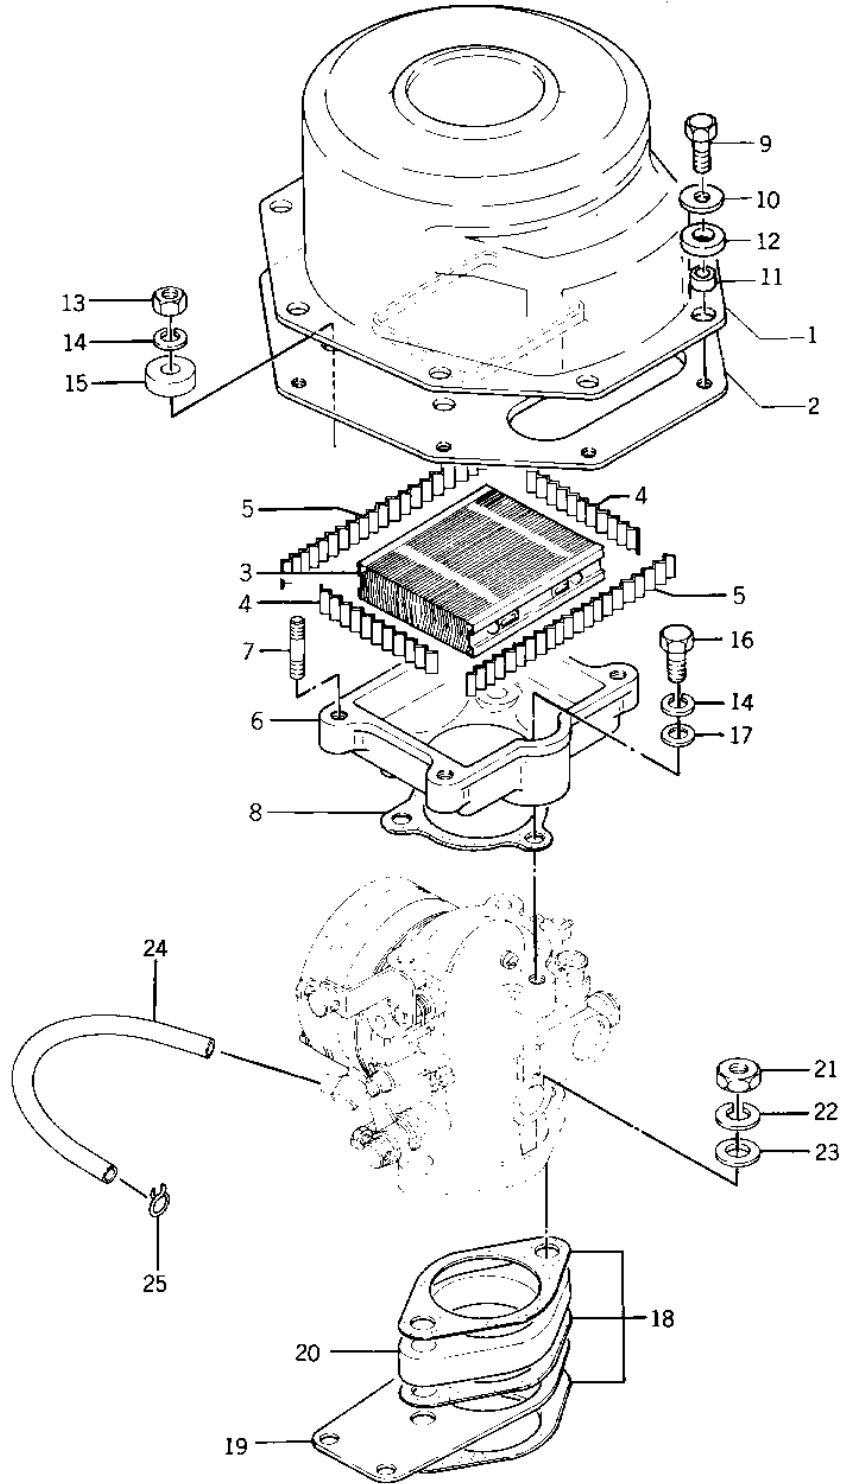

# 1976 JS400 PARTS DIAGRAM

# 1976 JS400 PARTS LIST

## CARBURETOR BRACKETS/FLAME ARRESTER

ITEM NAME	PART NUMBER	QUANTITY
COVER,AIR INTAKE (Ref # 1)	59036-502-9G	1
PLATE,FLAME ARRESTER (Ref # 2)	59086-533	1
ARRESTER,FLAME (Ref # 3)	59006-502	1
SPRING (Ref # 4)	92081-544	2
SPRING (Ref # 5)	92081-545	2
CASE,FLAME ARRESTER (Ref # 6)	59021-527-9G	1
STUD (Ref # 7)	172R0616	4
GASKET (Ref # 8)	11060-3702	1
BOLT 5X14 (Ref # 9)	110R0514A	8
WASHER,AIR INTAKE (Ref # 10)	92022-506	8
COLLAR (Ref # 11)	92027-526	8
DAMPER,AIR INTAKE (Ref # 12)	92075-505	8
NUT,6M/M (Ref # 13)	311R0600	4
WASHER-SPRING,6MM (Ref # 14)	461S0600	7
WASHER,COVER (Ref # 15)	92022-508	4
UNAVAILABLE IN PRICE BOOK (Ref # 16)	110T0620	3
WASHER (Ref # 17)	410S0600	3
GASKET,INSULATOR (Ref # 18)	11009-3786	3
BRACKET,CONTROL (Ref # 19)	59016-506	1
INSULATOR (Ref # 20)	16061-511	1
UNAVAILABLE IN PRICE BOOK (Ref # 21)	312T0800	2
WASHER SPRING 8MM (Ref # 22)	461S0800	2
WASHER (Ref # 23)	410S0800	2
PIPE,PULS (Ref # 24)	92059-518	1
CLAMP,SPARK PLUG CAP (Ref # 25)	92037-1173	1