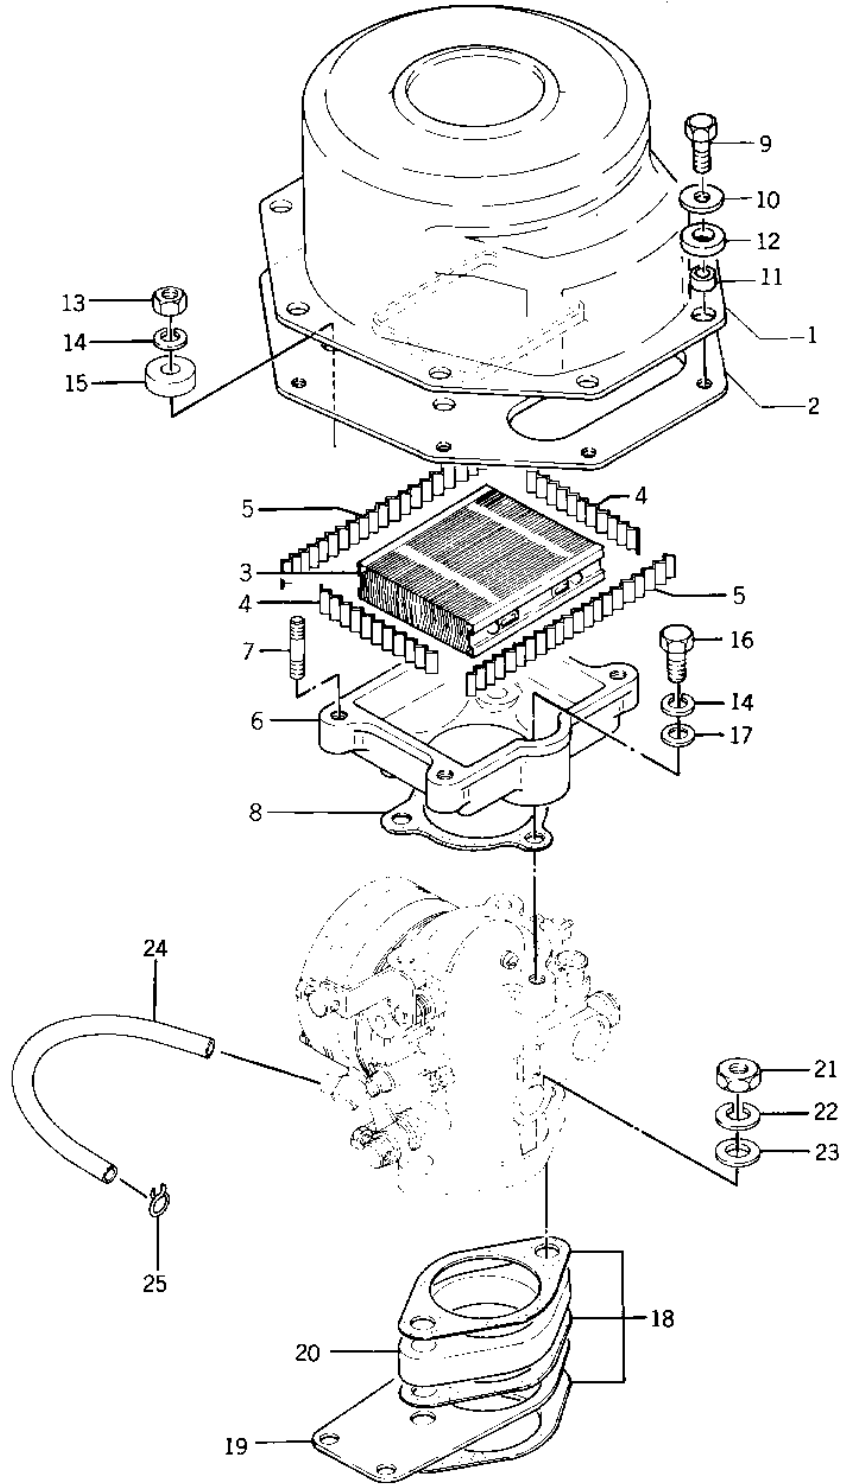

1976 JS400 PARTS DIAGRAM

CARBURETOR BRACKETS/FLAME ARRESTER

1976 JS400 PARTS LIST

CARBURETOR BRACKETS/FLAME ARRESTER

ITEM NAME	PART NUMBER	QUANTITY
COVER,AIR INTAKE (Ref # 1)	59036-502-9G	1
PLATE,FLAME ARRESTER (Ref # 2)	59086-533	1
ARRESTER,FLAME (Ref # 3)	59006-502	1
SPRING (Ref # 4)	92081-544	2
SPRING (Ref # 5)	92081-545	2
CASE,FLAME ARRESTER (Ref # 6)	59021-527-9G	1
STUD (Ref # 7)	172R0616	4
GASKET (Ref # 8)	11060-3702	1
BOLT 5X14 (Ref # 9)	110R0514A	8
WASHER,AIR INTAKE (Ref # 10)	92022-506	8
COLLAR (Ref # 11)	92027-526	8
DAMPER,AIR INTAKE (Ref # 12)	92075-505	8
NUT,6M/M (Ref # 13)	311R0600	4
WASHER-SPRING,6MM (Ref # 14)	461S0600	7
WASHER,COVER (Ref # 15)	92022-508	4
UNAVAILABLE IN PRICE BOOK (Ref # 16)	110T0620	3
WASHER (Ref # 17)	410S0600	3
GASKET,INSULATOR (Ref # 18)	11009-3786	3
BRACKET,CONTROL (Ref # 19)	59016-506	1
INSULATOR (Ref # 20)	16061-511	1
UNAVAILABLE IN PRICE BOOK (Ref # 21)	312T0800	2
WASHER SPRING 8MM (Ref # 22)	461S0800	2
WASHER (Ref # 23)	410S0800	2
PIPE,PULS (Ref # 24)	92059-518	1
CLAMP,SPARK PLUG CAP (Ref # 25)	92037-1173	1