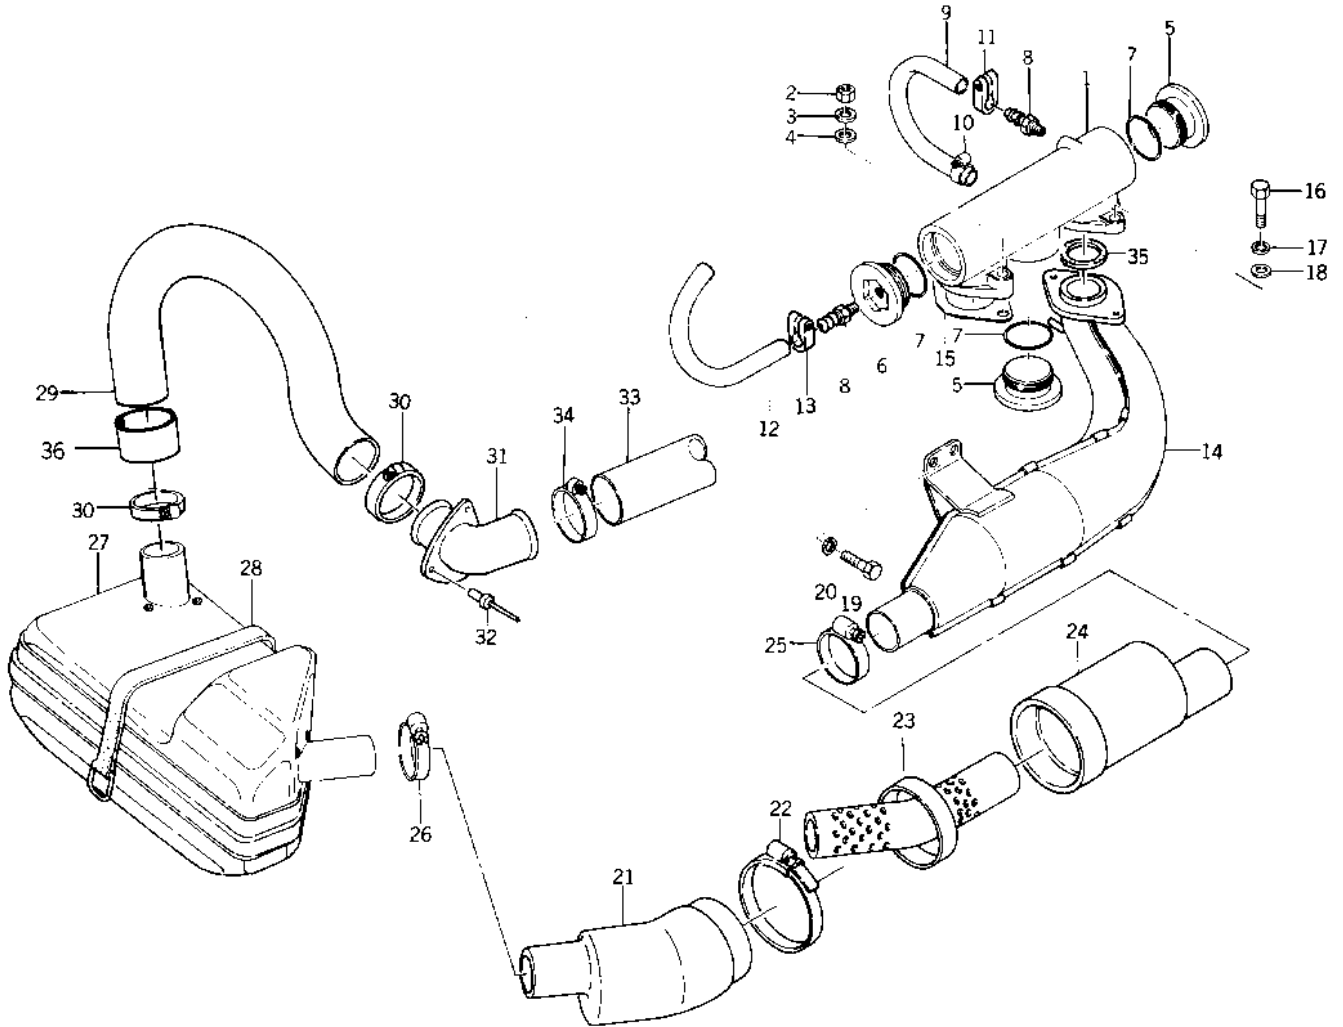

1976 JS400 PARTS DIAGRAM

MUFFLER

1976 JS400 PARTS LIST

MUFFLER

ITEM NAME	PART NUMBER	QUANTITY
PIPE-EXHAUST (Ref # 1)	18049-3006-YR	1
NUT,8 M/M (Ref # 2)	311M0800	2
WASHER SPRING 8MM (Ref # 3)	461S0800	2
WASHER (Ref # 4)	410S0800	2
PLUG,EXHAUST(1) (Ref # 5)	92066-501-9G	2
PLUG,EXHAUST(2) (Ref # 6)	92066-502-9G	1
"O" RING (Ref # 7)	671B2545	3
JOINT,HOSE (Ref # 8)	92005-3001	2
HOSE (Ref # 9)	92059-523	1
CLAMP,HOSE (Ref # 10)	92037-504	1
CLAMP,HOSE (Ref # 11)	92037-504	1
HOSE (Ref # 12)	92059-523	1
CLAMP,HOSE (Ref # 13)	92037-504	2
EXPANSION CHAMBER (Ref # 14)	18001-520	1
GASKET,EXHAUST (Ref # 15)	11060-3710	1
BOLT,8X45 (Ref # 16)	110R0845	2
WASHER SPRING 8MM (Ref # 17)	461S0800	2
WASHER (Ref # 18)	410S0800	2
BOLT,8X20 (Ref # 19)	110R0820	2
WASHER SPRING 8MM (Ref # 20)	461S0800	2
TUBE (Ref # 21)	92059-543	1
CLAMP (Ref # 22)	92037-541	1
PIPE-RESNTR. CONNECTR (Ref # 23)	59151-528	1
TUBE (Ref # 24)	92059-542	1
CLAMP,HOSE (Ref # 25)	92037-506	1
CLAMP (Ref # 26)	92037-509	1
MUFFLER-COMP,WATERBOX (Ref # 27)	49070-3714	1
BAND (Ref # 28)	92072-511	1
HOSE (Ref # 29)	92059-528	1