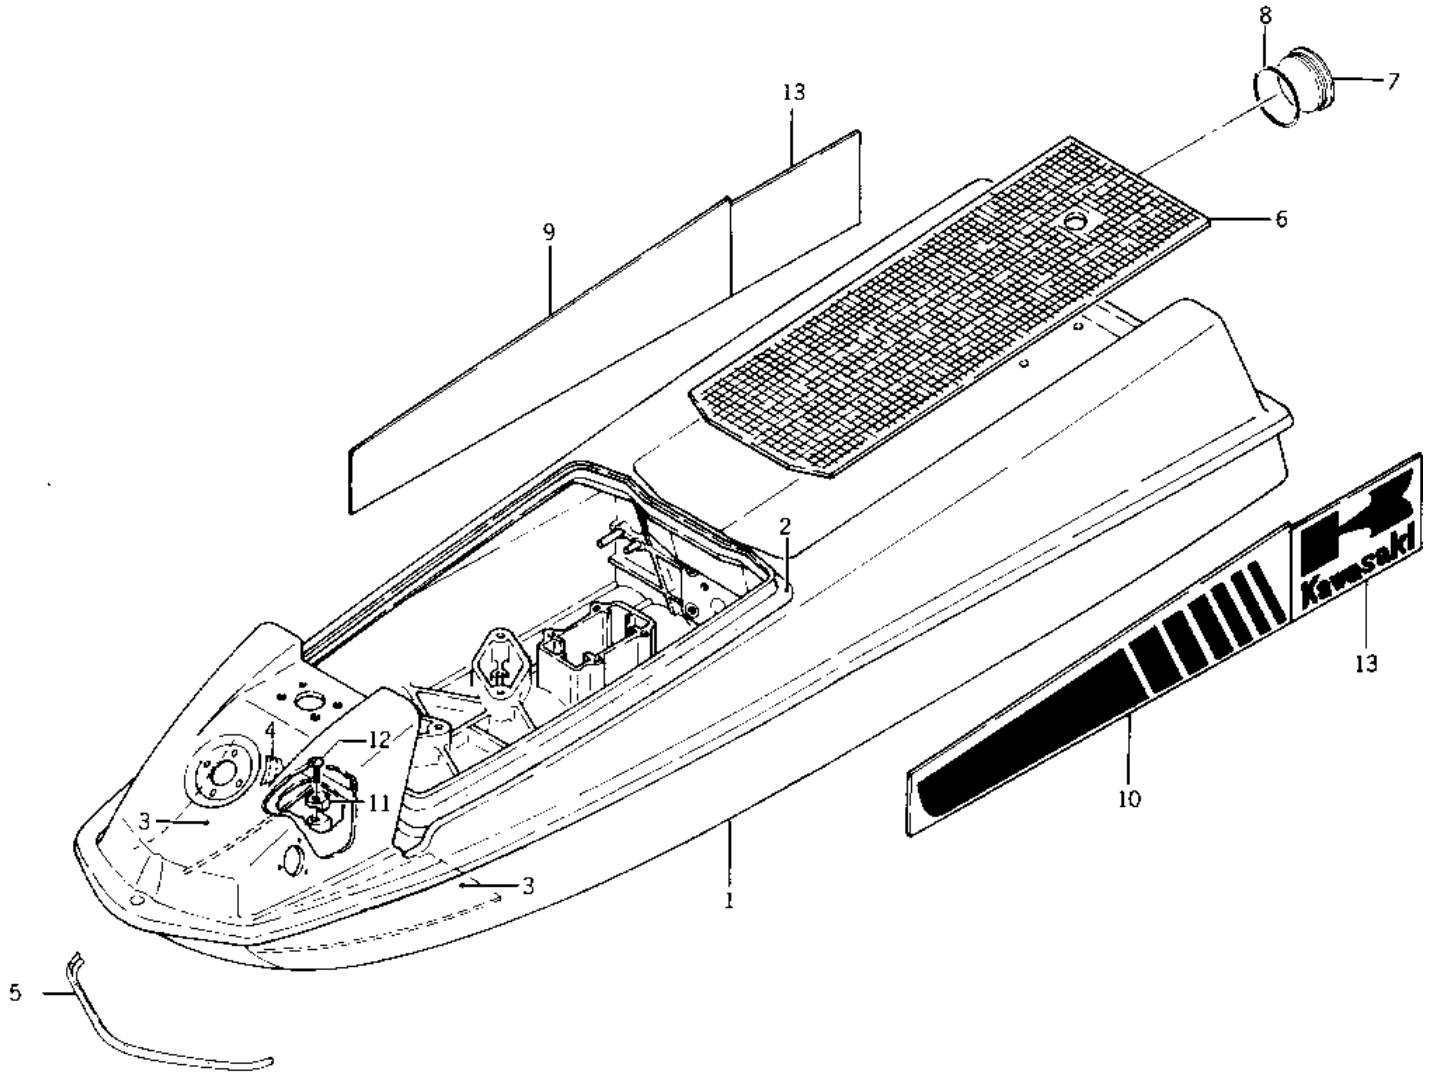

1976 JS400 PARTS DIAGRAM

HULL

1976 JS400 PARTS LIST

HULL

| ITEM NAME | PART NUMBER | QUANTITY |
|-------------------------------|---------------|----------|
| HULL-ASSY,JET-WHITE (Ref # 1) | 59431-3704-8C | 1 |
| GASKET,ENGINE COVER (Ref # 2) | 92065-539 | 1 |
| DAMPER (Ref # 3) | 92075-512 | 2 |
| LABEL-FUEL (Ref # 4) | 56022-503 | 1 |
| BUMPER (Ref # 5) | 59201-502 | 1 |
| MAT (Ref # 6) | 59131-502 | 1 |
| CAP,FIRE EXT.BLACK (Ref # 7) | 11012-3724 | 1 |
| "O" RING (Ref # 8) | 671B2585 | 1 |
| LABEL-HULL-RT (Ref # 9) | 56027-521 | 1 |
| LABEL-HULL-LEFT (Ref # 10) | 56027-520 | 1 |
| HOOK (Ref # 11) | 27012-501 | 10 |
| SCREW 0.22 X 0.563 (Ref # 12) | 92011-561 | 10 |
| LABEL-HULL,"K" (Ref # 13) | 56027-522 | 2 |