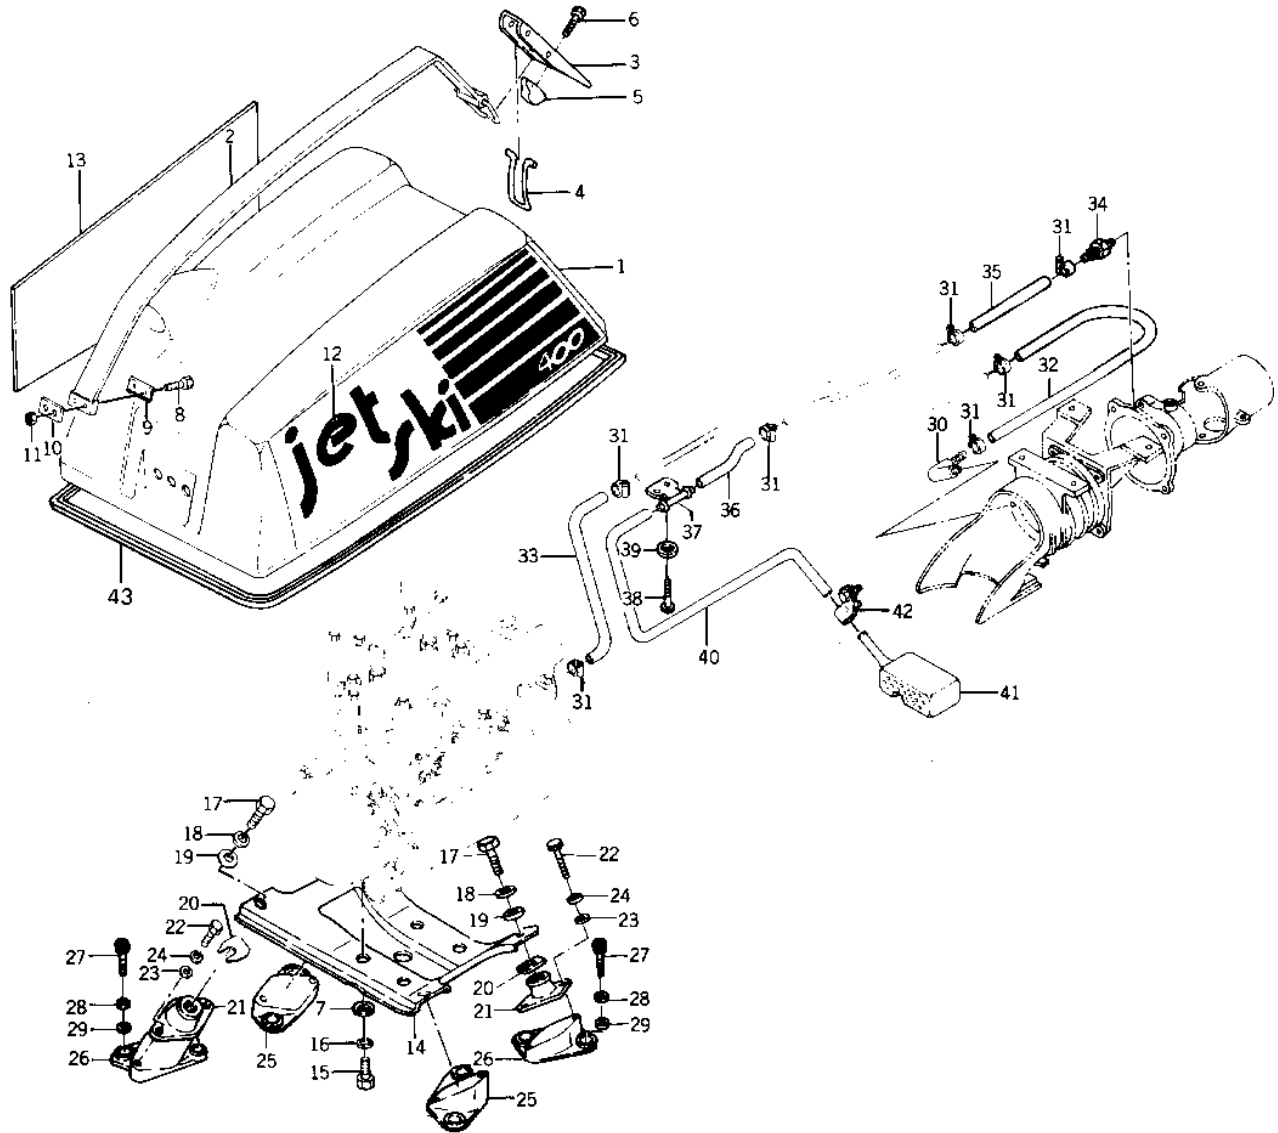

# 1976 JS400 PARTS DIAGRAM

ENGINE HOOD/COOLING & BILGE

# 1976 JS400 PARTS LIST

## ENGINE HOOD/COOLING & BILGE

ITEM NAME	PART NUMBER	QUANTITY
ENGINE COVER (Ref # 1)	59246-3001-8A	1
BAND,HOOD (Ref # 2)	92072-3746	1
LEVER (Ref # 3)	59126-506	1
HINGE-HOOD LEVER (Ref # 4)	53009-503	1
DETENT-HOOD LEVER (Ref # 5)	59346-503	1
SCREW 0.16X0.5 (Ref # 6)	92011-562	1
WASHER (Ref # 7)	411S1400	4
BOLT,6X30 (Ref # 8)	92001-3022	2
WASHER,BAND (Ref # 9)	92022-509	1
PLATE-ENG. CVR. STRAP (Ref # 10)	59086-501	1
NUT,6M/M (Ref # 11)	311R0600	2
LABEL-ENG COVER-LH (Ref # 12)	56027-512	1
LABEL-ENG COVER-RH (Ref # 13)	56027-513	1
BED,ENGINE (Ref # 14)	59181-509-9G	1
BOLT 1/2 IN.X31 (Ref # 15)	92003-533	4
WASHER-SPRING,14MM (Ref # 16)	461S1400	4
BOLT 10X25 (Ref # 17)	110R1025	4
WASHER-SPRING,10MM (Ref # 18)	461S1000	4
WASHER,O32XO10.5X4T (Ref # 19)	92022-3023	4
SHIM-1.0T (Ref # 20)	92025-529	AR
SHIM 0.3T (Ref # 20)	92025-510	AR
SHIM 0.5T (Ref # 20)	92025-511	AR
SHIM 1.0T (Ref # 20)	92025-512	AR
DAMPER,ENGINE MOUNT (Ref # 21)	92160-3756	4
BOLT,8X20 (Ref # 22)	110R0820	8
WASHER (Ref # 23)	411S0800	8
WASHER SPRING 8MM (Ref # 24)	461S0800	8
BRACKET-ENGINE BED (Ref # 25)	59016-532	2
BRACKET-ENGINE BED (Ref # 26)	59016-533	2

### ENGINE HOOD/COOLING & BILGE

ITEM NAME	PART NUMBER	QUANTITY
BOLT 8X22 (Ref # 27)	92003-528	8
WASHER SPRING 8MM (Ref # 28)	461S0800	8
WASHER (Ref # 29)	411S0800	8
ELBOW (Ref # 30)	52014-503	1
CLAMP,HOSE (Ref # 31)	92037-504	7
HOSE,WATER (1) (Ref # 32)	92059-503	1
HOSE,WATER (3) (Ref # 33)	92059-534	1
JOINT,HOSE (Ref # 34)	92005-3001	1
HOSE,BILGE (3) (Ref # 35)	92059-536	1
HOSE,BILGE (2) (Ref # 36)	92059-535	1
BREATHER-BILGE LINE (Ref # 37)	43056-501	1
SCREW 0.16X0.5 (Ref # 38)	92011-562	2
WASHER (Ref # 39)	92022-563	2
HOSE,BILGE (1) (Ref # 40)	92059-506	1
FILTER,BILGE PUMP (Ref # 41)	59236-504	1
CLAMP (Ref # 42)	92037-537	1
GROMMET (Ref # 43)	92071-532	1