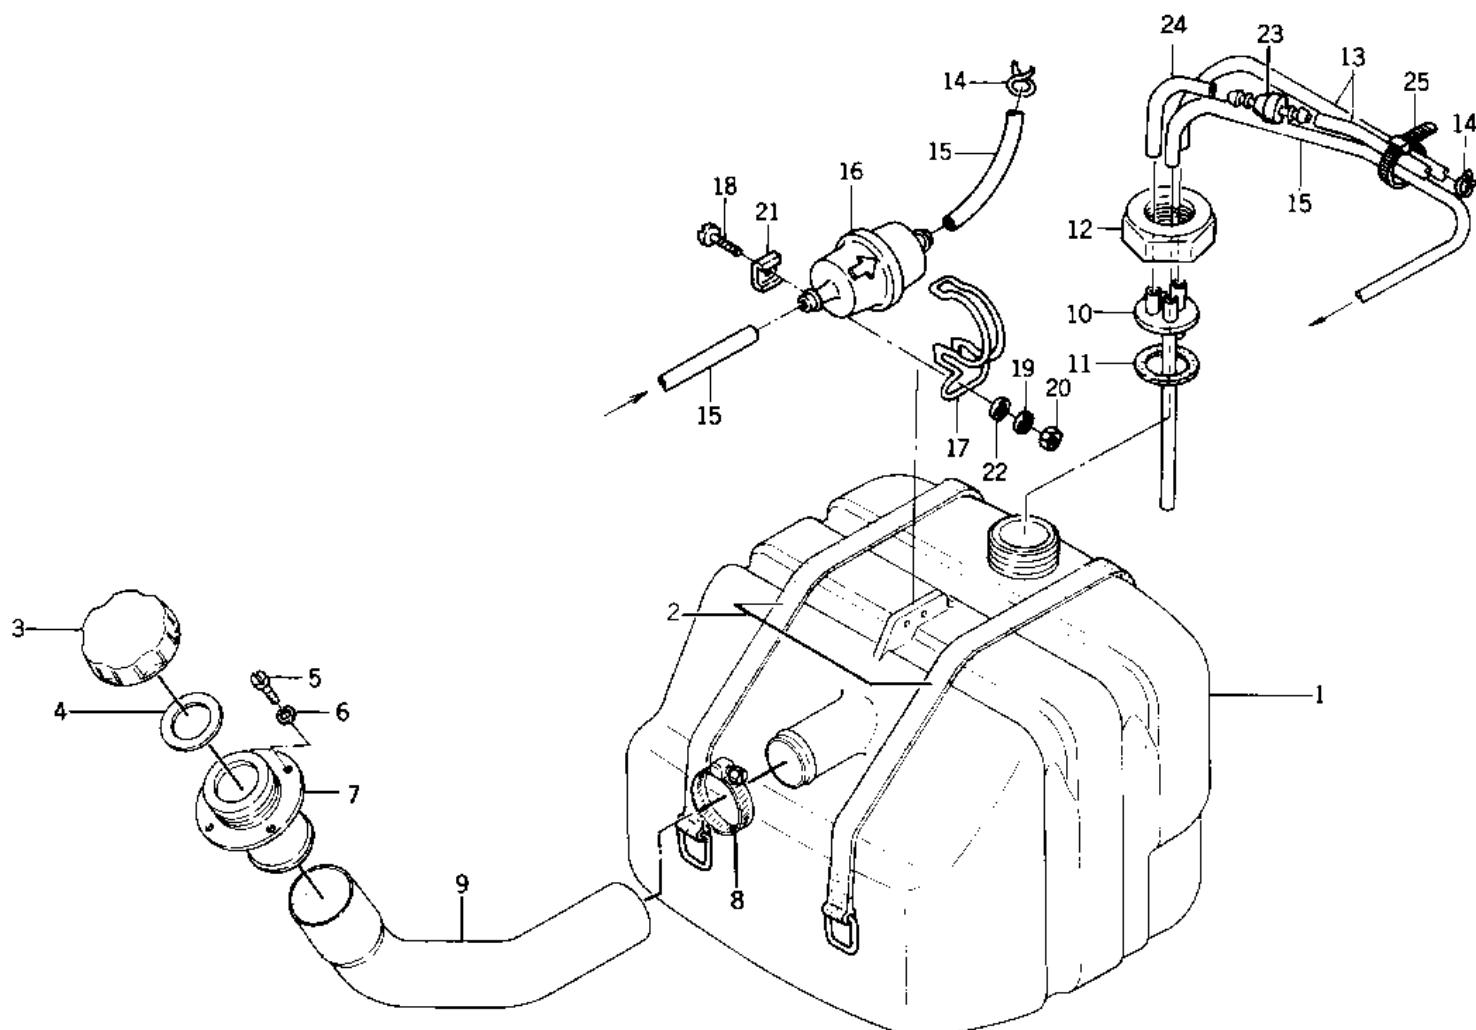

1976 JS400 PARTS DIAGRAM

FUEL TANK

1976 JS400 PARTS LIST

FUEL TANK

ITEM NAME	PART NUMBER	QUANTITY
TANK-FUEL (Ref # 1)	51004-3702	1
BAND,FUEL TANK (Ref # 2)	92072-521	2
CAP,FUEL TANK (Ref # 3)	51049-3001	1
GASKET (Ref # 4)	92065-504	1
UNAVAILABLE IN PRICE BOOK (Ref # 5)	92014-562	4
WASHER (Ref # 6)	92022-563	4
FILLER,FUEL TANK (Ref # 7)	59231-3001	1
CLAMP,HOSE (Ref # 8)	92037-506	1
HOSE,FUEL INLET (Ref # 9)	92059-525	1
OUTLET,FUEL (Ref # 10)	59151-514	1
GASKET (Ref # 11)	92065-504	1
RETAINER (Ref # 12)	23072-501	1
TUBE,FUEL,6X10X940 (Ref # 13)	92059-3025	2
CLAMP,SPARK PLUG CAP (Ref # 14)	92037-1173	2
TUBE (Ref # 15)	92059-544	2
FILTER,FUEL (Ref # 16)	59236-507	1
HOLDER (Ref # 17)	16065-514	1
SCREW 6X22 (Ref # 18)	214R0622	2
WASHER-SPRING,6MM (Ref # 19)	461S0600	2
NUT,6M/M (Ref # 20)	311R0600	2
WASHER (Ref # 21)	92095-508	2
WASHER (Ref # 22)	411S0600	2
UNAVAILABLE IN PRICE BOOK (Ref # 23)	16087-304	1
PIPE,FUEL (1) (Ref # 24)	92059-527	1
BAND,SHORT (Ref # 25)	92072-030	1