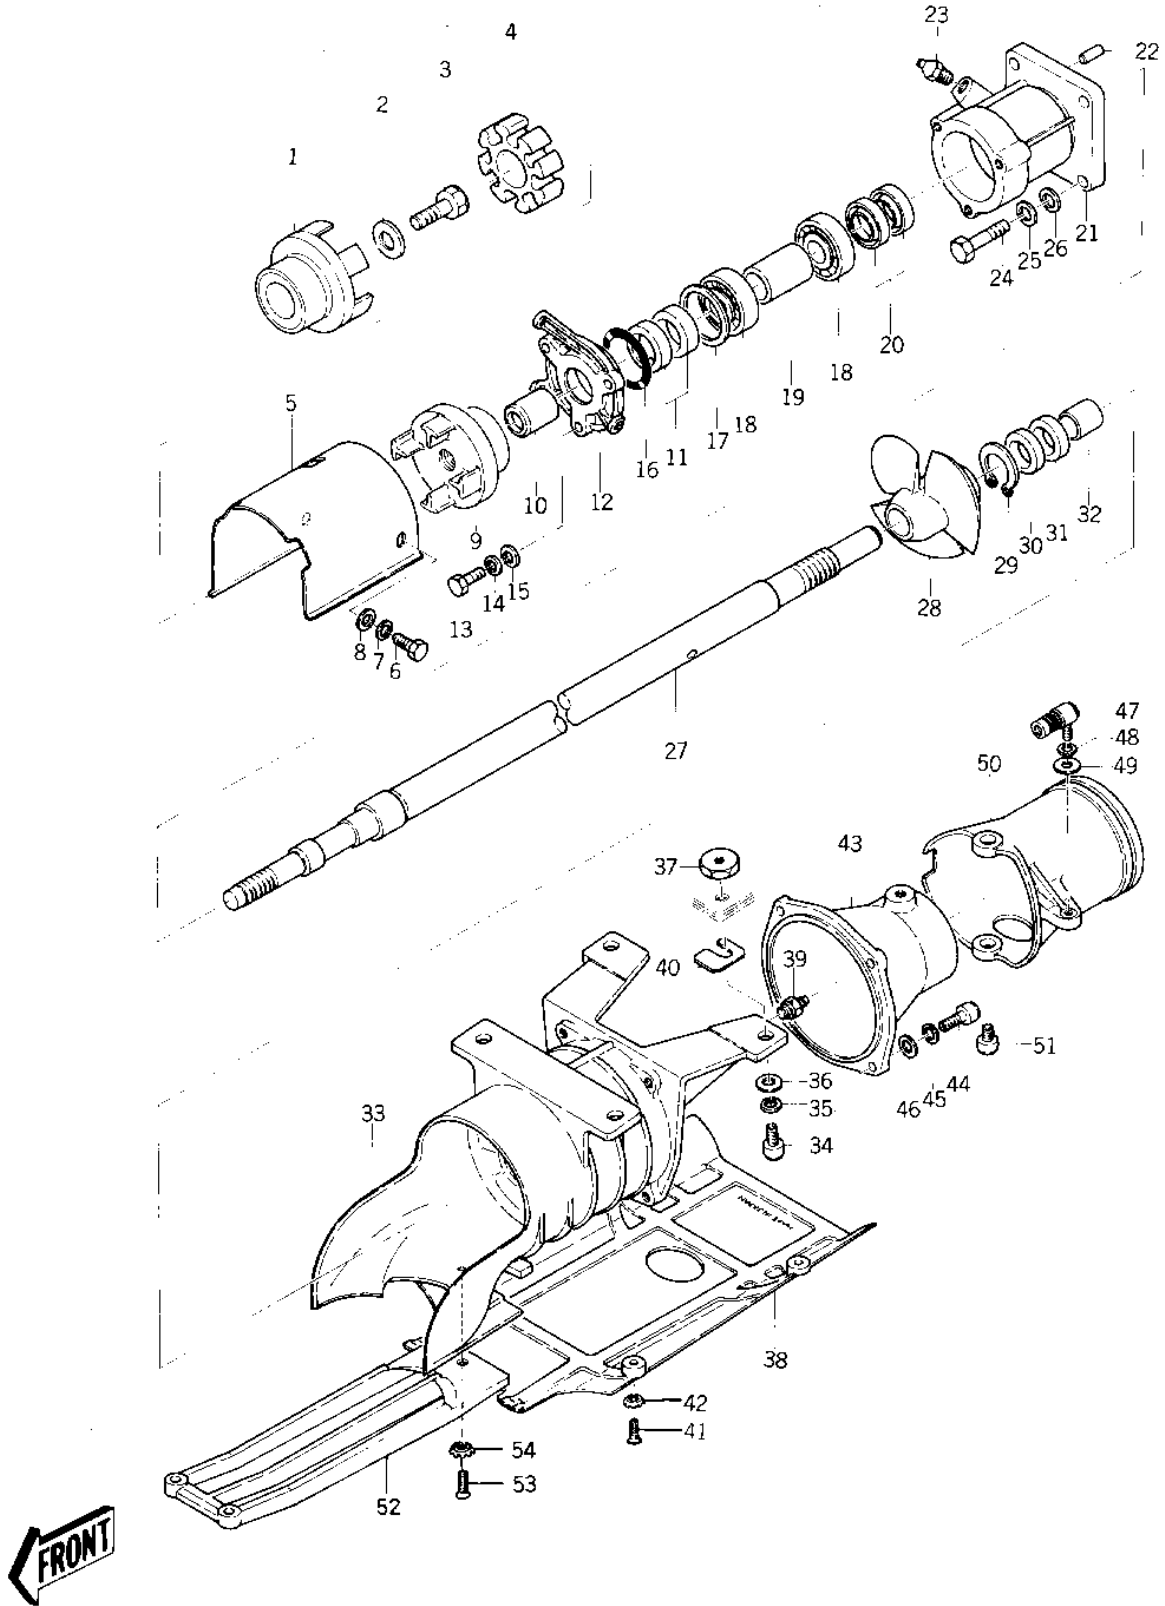

1976 JS400 PARTS DIAGRAM

DRIVE SHAFT/JET PUMP

1976 JS400 PARTS LIST

DRIVE SHAFT/JET PUMP

ITEM NAME	PART NUMBER	QUANTITY
-----------	-------------	----------