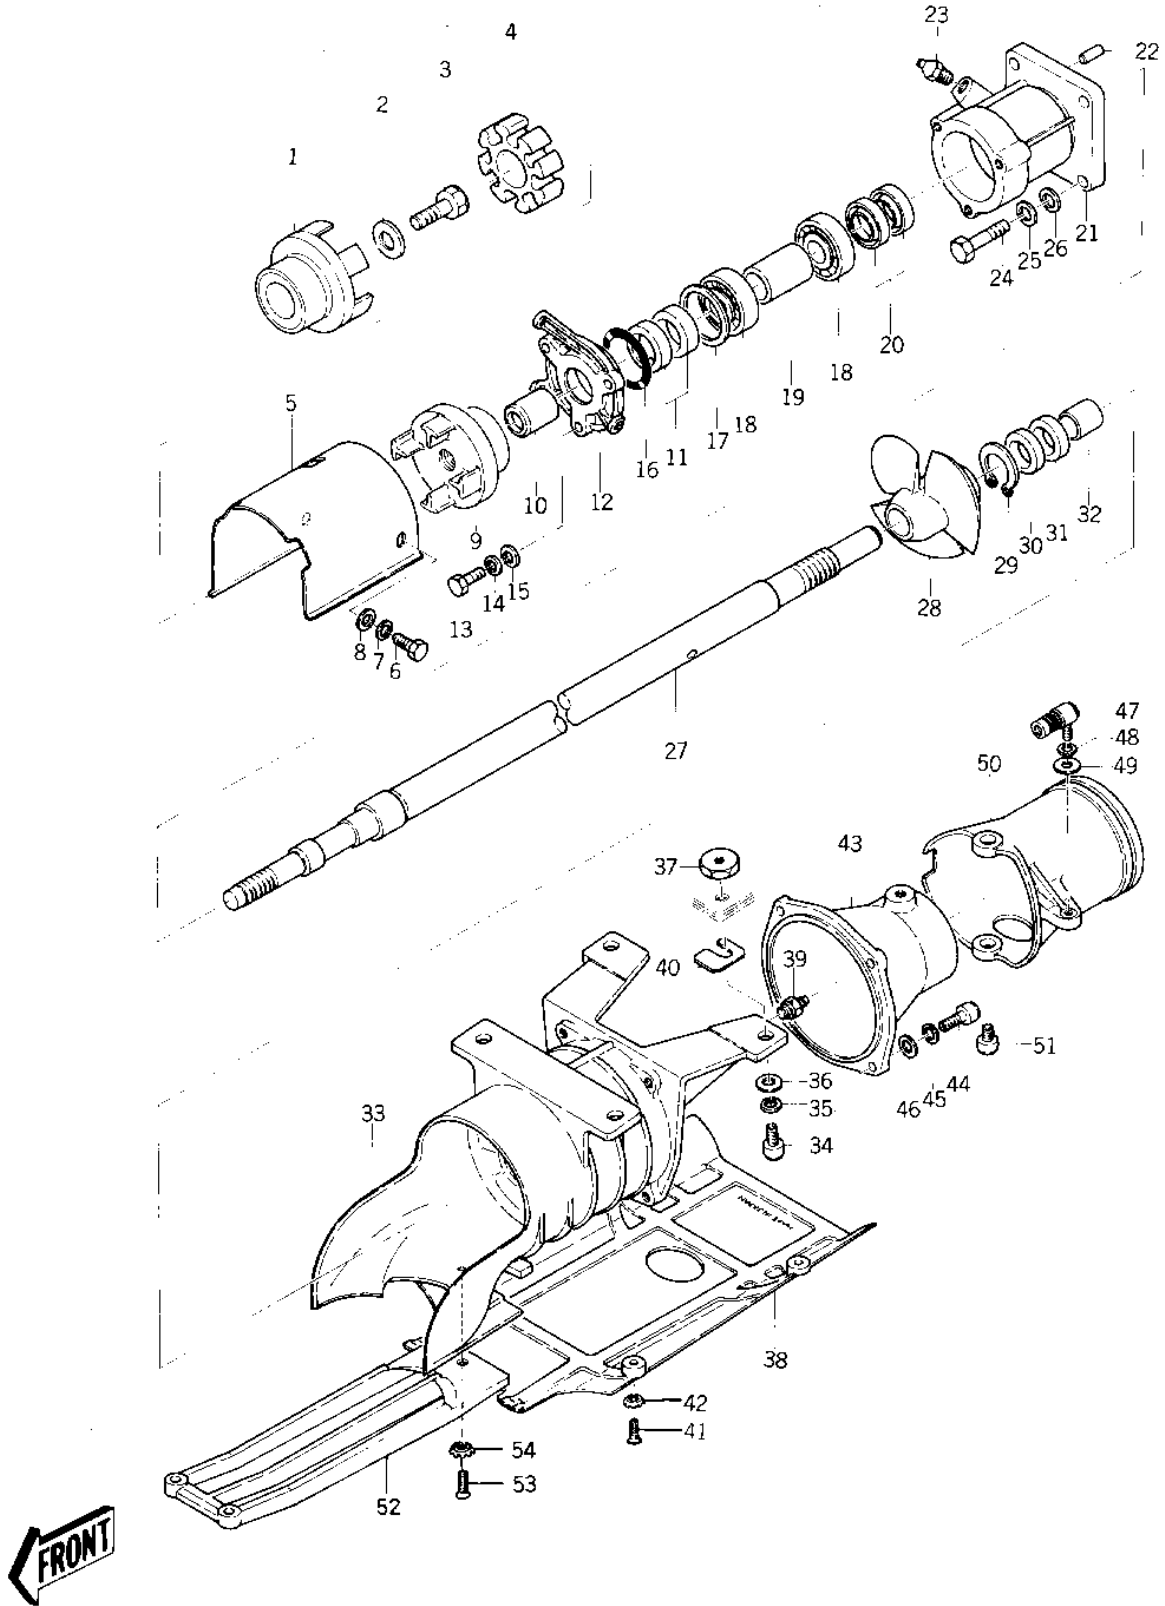

1976 JS400 PARTS DIAGRAM

DRIVE SHAFT/JET PUMP

1976 JS400 PARTS LIST

DRIVE SHAFT/JET PUMP

ITEM NAME	PART NUMBER	QUANTITY
COUPLING ASSY,DRIVER (Ref # 1)	42053-3004	1
WASHER (Ref # 2)	92022-514	1
BOLT,1/2 INCHX27 (Ref # 3)	92003-537	1
RUBBER,COUPLING (Ref # 4)	92075-501	1
COVER,COUPLING (Ref # 5)	59036-567	1
BOLT 6X12 (Ref # 6)	110R0612	3
WASHER-SPRING,6MM (Ref # 7)	461S0600	3
WASHER (Ref # 8)	411S0600	3
COUPLING,DRIVEN (Ref # 9)	42034-501	1
SLEEVE,BEARING (Ref # 10)	42036-501	1
SEAL,OIL AC1799EX (Ref # 11)	92050-501	2
COVER,BEARING (Ref # 12)	14025-3008	1
BOLT,8X25 (Ref # 13)	110R0825	3
WASHER SPRING 8MM (Ref # 14)	461S0800	3
WASHER (Ref # 15)	411S0800	3
"O" RING (Ref # 16)	92055-501	1
SHIM 0.15T (Ref # 17)	92025-502	AR
SHIM 0.3T (Ref # 17)	92025-503	AR
BEARING BALL #6305 (Ref # 18)	601B6305	2
COLLAR (Ref # 19)	92027-502	1
SEAL,OIL AC1799EX (Ref # 20)	92050-501	2
HOLDER (Ref # 21)	41046-502	1
PIN,DOWEL (Ref # 22)	551R0612	2
NIPPLE,GREASE (Ref # 23)	92005-501	1
BOLT,8X25 (Ref # 24)	110R0825	4
WASHER SPRING 8MM (Ref # 25)	461S0800	4
WASHER (Ref # 26)	411S0800	3
SHAFT,DRIVE (Ref # 27)	59111-515	1
IMPELLER (Ref # 28)	59256-504	1