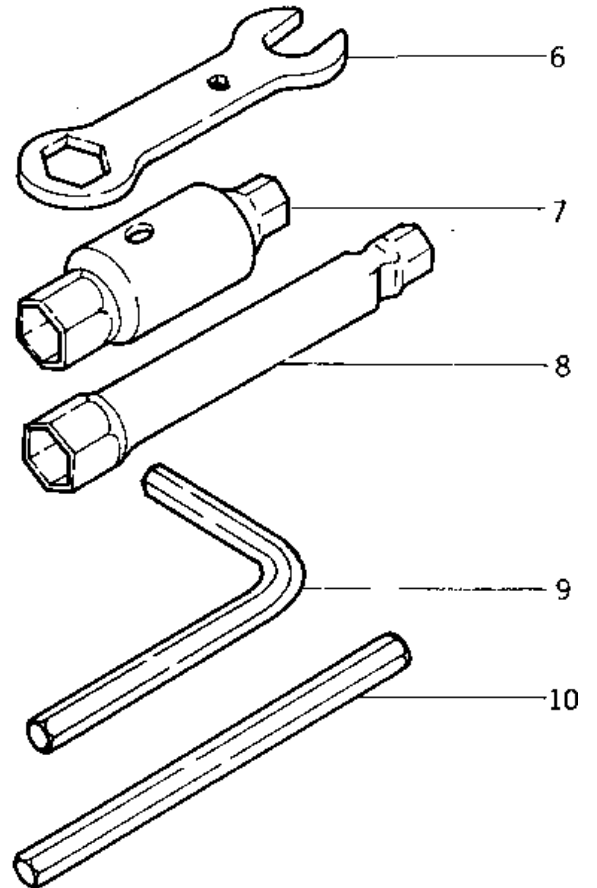

# 1976 JS400 PARTS DIAGRAM

## 1976 JS400 PARTS LIST

### OWNER TOOLS

ITEM NAME	PART NUMBER	QUANTITY
TOOLKIT (Ref # 1)	56007-3706	1
.DRIVER(-) (Ref # 2)	92107-501	1
.DRIVER(-) (Ref # 3)	954F0400	1
.UNAVAILABLE IN PRICE BOOK (Ref # 4)	960B1013	1
.UNAVAILABLE IN PRICE BOOK (Ref # 5)	960B1722	1
.WRENCH,BOX 27X32 (Ref # 6)	92108-503	1
.WRENCH,SOCKET 20X27 (Ref # 7)	92110-502	1
.WRENCH,SOCKET 8X10 (Ref # 8)	92110-503	1
.WRENCH,HEXAGON (Ref # 9)	92127-503	1
.UNAVAILABLE IN PRICE BOOK (Ref # 10)	92111-502	1