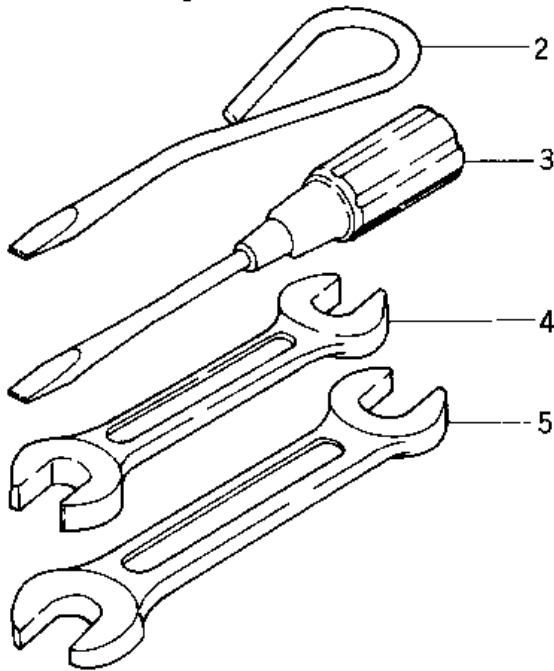

1976 JS400 PARTS DIAGRAM

OWNER TOOLS