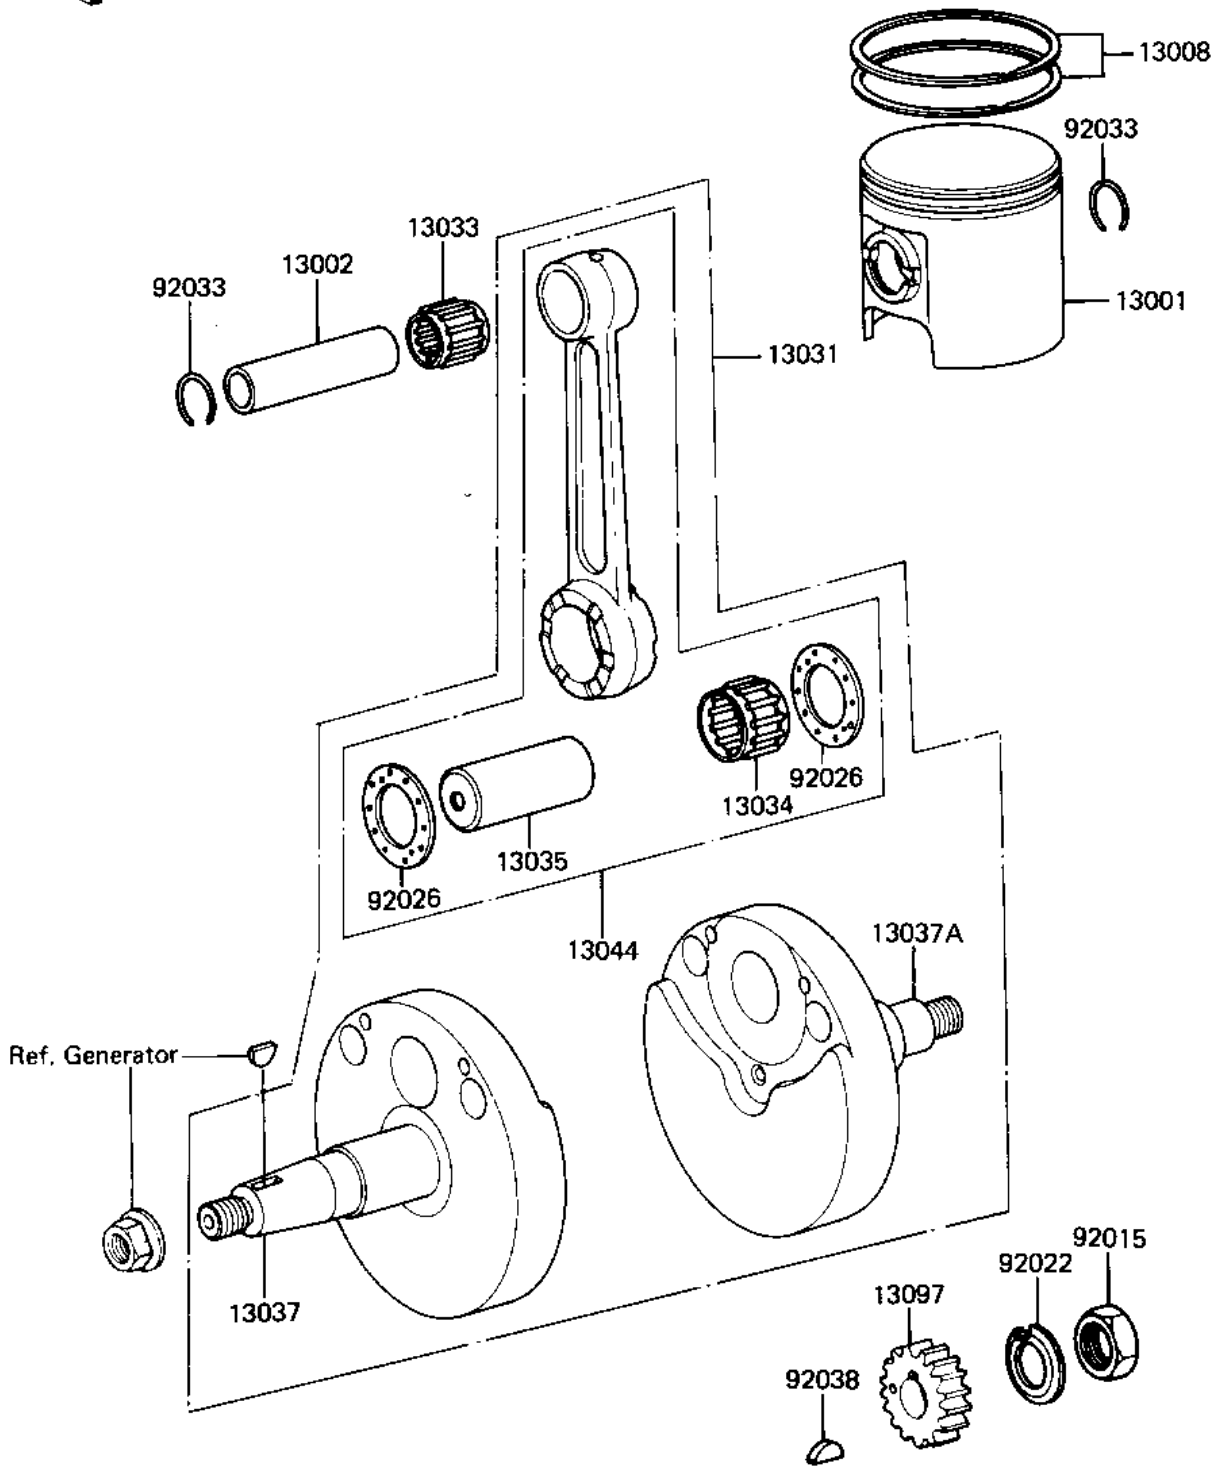

# 1983 KDX80 PARTS DIAGRAM

CRANKSHAFT/PISTON (KDX80-B3)

E1321-0045

# 1983 KDX80 PARTS LIST

## CRANKSHAFT/PISTON (KDX80-B3)

ITEM NAME	PART NUMBER	QUANTITY
PISTON-ENGINE (Ref # 13001)	13001-1184	1
PIN-PISTON (Ref # 13002)	13002-1009	1
RING-SET-PISTON (Ref # 13008)	13008-5052	1
CRANKSHAFT-COMP (Ref # 13031)	13031-1062	1
BEARING-NEEDLE,14R181 (Ref # 13033)	13033-1003	1
BEARING-BIG END (Ref # 13034)	13034-1032	1
PIN-CRANK (Ref # 13035)	13035-1075	1
CRANKSHAFT,LH (Ref # 13037)	13037-1119	1
CRANKSHAFT,RH (Ref # 13037A)	13037-1120	1
SET-CONNECTING ROD (Ref # 13044)	13044-5031	1
GEAR,PRIMARY,24T (Ref # 13097)	13097-1042	1
NUT 12MM (Ref # 92015)	92015-006	1
WASHER LOCK 12MM (Ref # 92022)	92024-003	1
WASHER SIDE (Ref # 92026)	92026-011	2
CIRCLIP PISTON PIN (Ref # 92033)	92036-003	2
WOODRUFF KEY PRY PINI (Ref # 92038)	92038-003	1