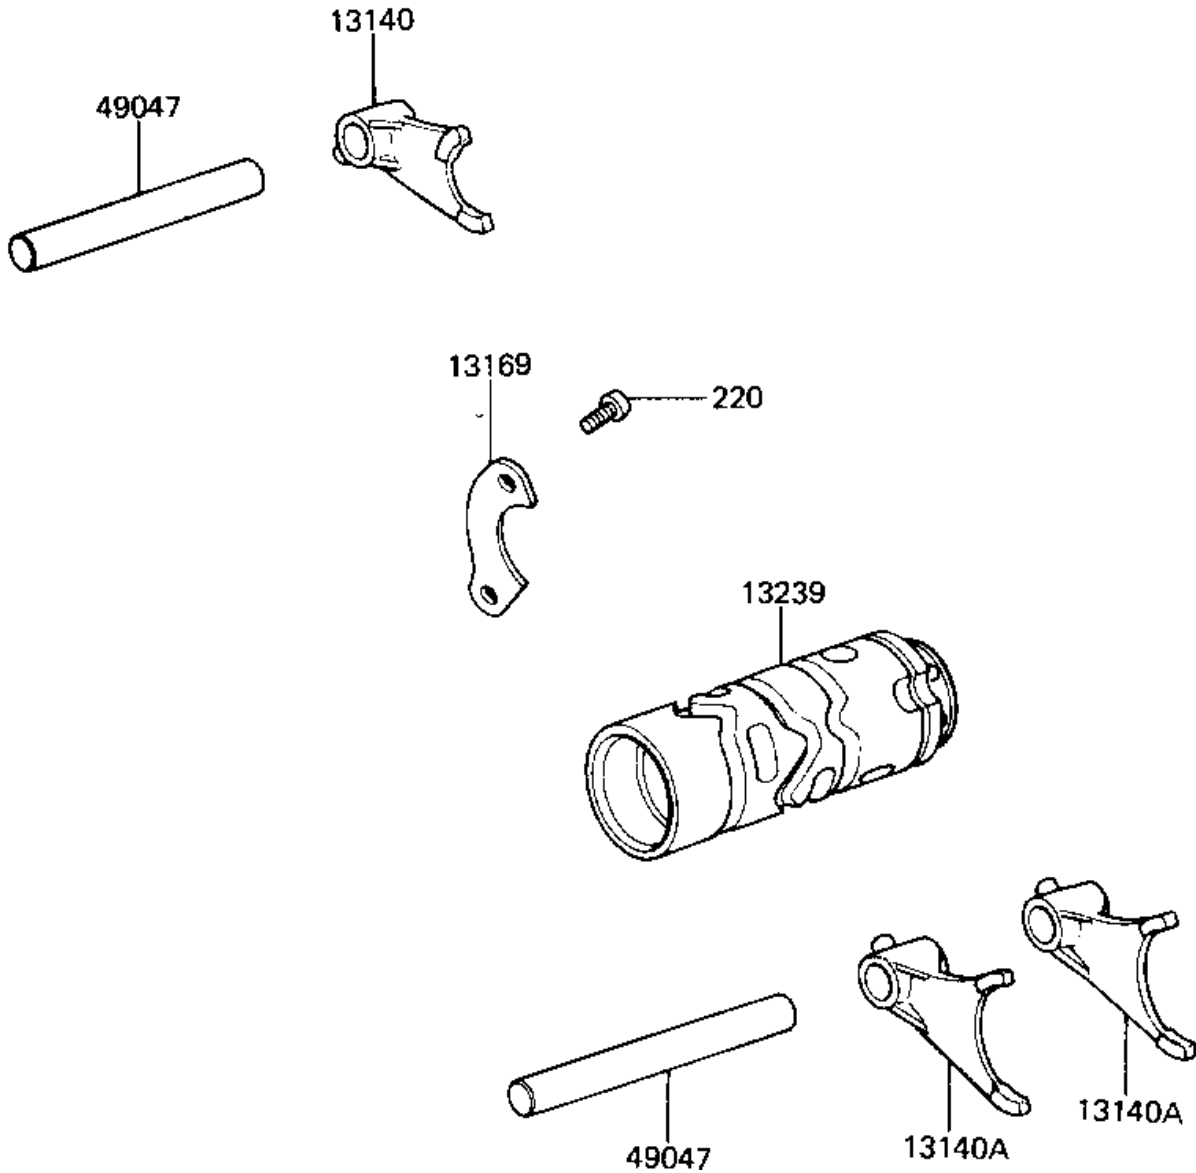

1982 KDX80 PARTS DIAGRAM

GEAR CHANGE DRUM & FORKS

E1362-0015

1982 KDX80 PARTS LIST

GEAR CHANGE DRUM & FORKS

ITEM NAME	PART NUMBER	QUANTITY
FORK,SHIFT (Ref # 13140)	13140-1039	1
FORK,SHIFT (Ref # 13140A)	13140-1041	2
PLATE,CHANGE DRUM (Ref # 13169)	13169-1309	1
DRUM-ASSY-CHANGE (Ref # 13239)	13239-1051	1
ROD,SHIFT,10X90 (Ref # 49047)	49047-1009	2
SCREW PAN HEAD 6X14 (Ref # 220)	220B0614	1